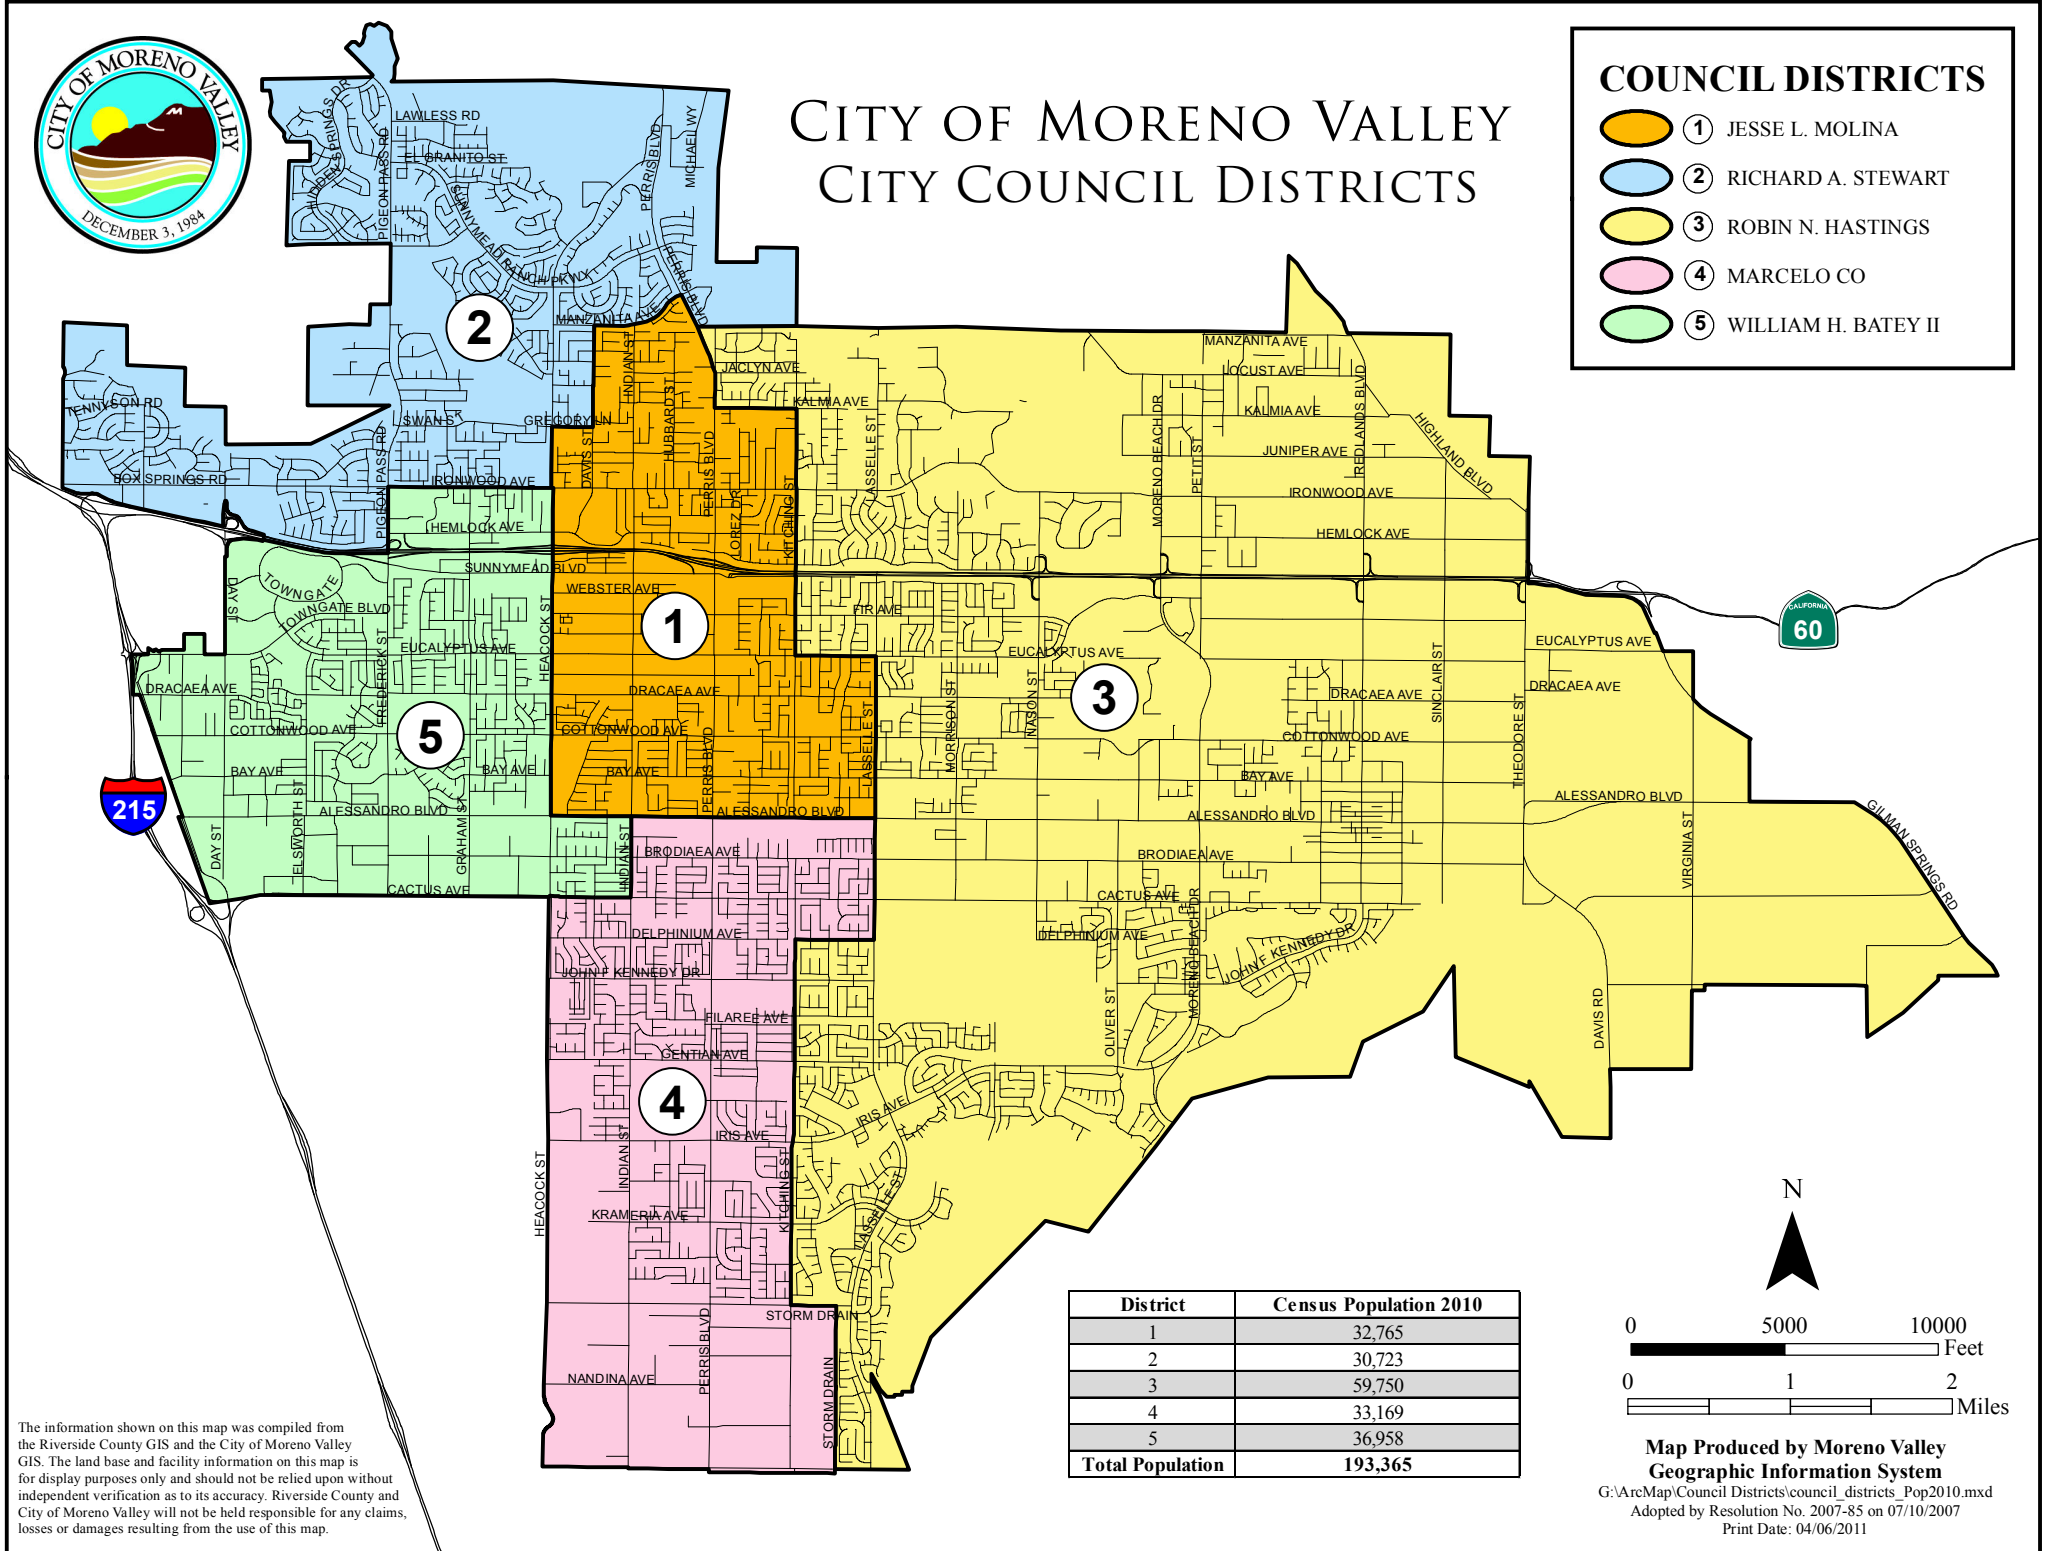

# CITY OF MORENO VALLEY CITY COUNCIL DISTRICTS

## COUNCIL DISTRICTS

-  ① JESSE L. MOLINA
-  ② RICHARD A. STEWART
-  ③ ROBIN N. HASTINGS
-  ④ MARCELO CO
-  ⑤ WILLIAM H. BATEY II

District	Census Population 2010
1	32,765
2	30,723
3	59,750
4	33,169
5	36,958
<b>Total Population</b>	<b>193,365</b>

The information shown on this map was compiled from the Riverside County GIS and the City of Moreno Valley GIS. The land base and facility information on this map is for display purposes only and should not be relied upon without independent verification as to its accuracy. Riverside County and City of Moreno Valley will not be held responsible for any claims, losses or damages resulting from the use of this map.

Map Produced by Moreno Valley  
Geographic Information System  
G:\ArcMap\Council Districts\council\_districts\_Pop2010.mxd  
Adopted by Resolution No. 2007-85 on 07/10/2007  
Print Date: 04/06/2011