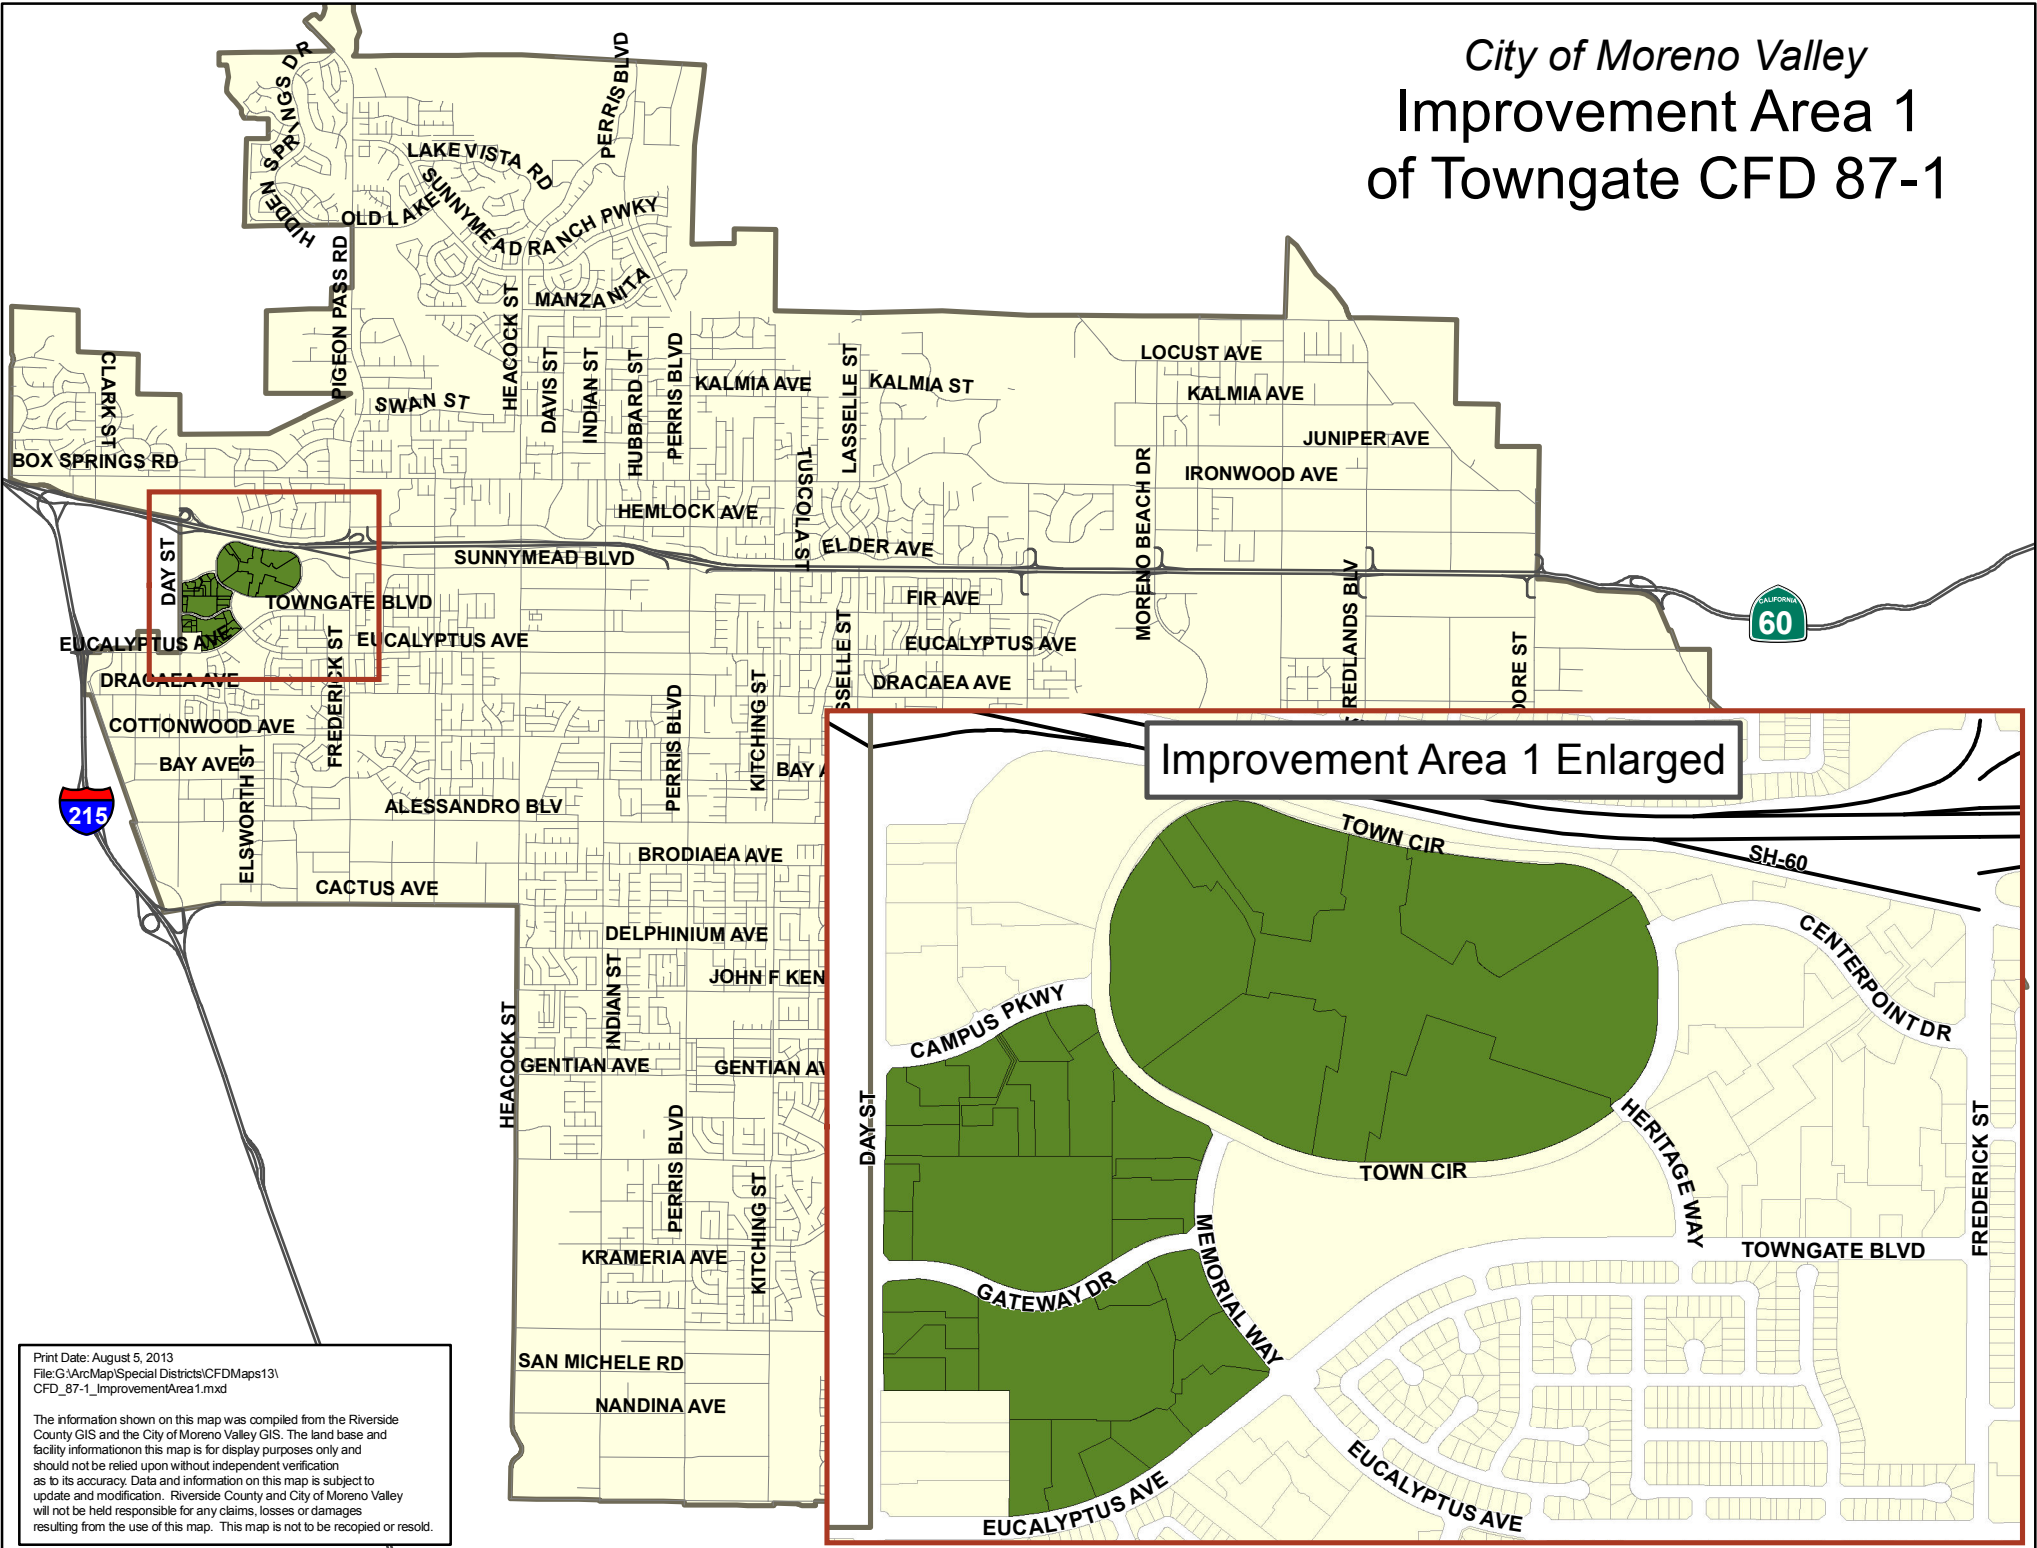

City of Moreno Valley Improvement Area 1 of Towngate CFD 87-1

Improvement Area 1 Enlarged

Print Date: August 5, 2013
 File: G:\ArcMap\Special Districts\CFDMaps\1\CFD_87-1_ImprovementArea1.mxd

The information shown on this map was compiled from the Riverside County GIS and the City of Moreno Valley GIS. The land base and facility information on this map is for display purposes only and should not be relied upon without independent verification as to its accuracy. Data and information on this map is subject to update and modification. Riverside County and City of Moreno Valley will not be held responsible for any claims, losses or damages resulting from the use of this map. This map is not to be recycled or resold.