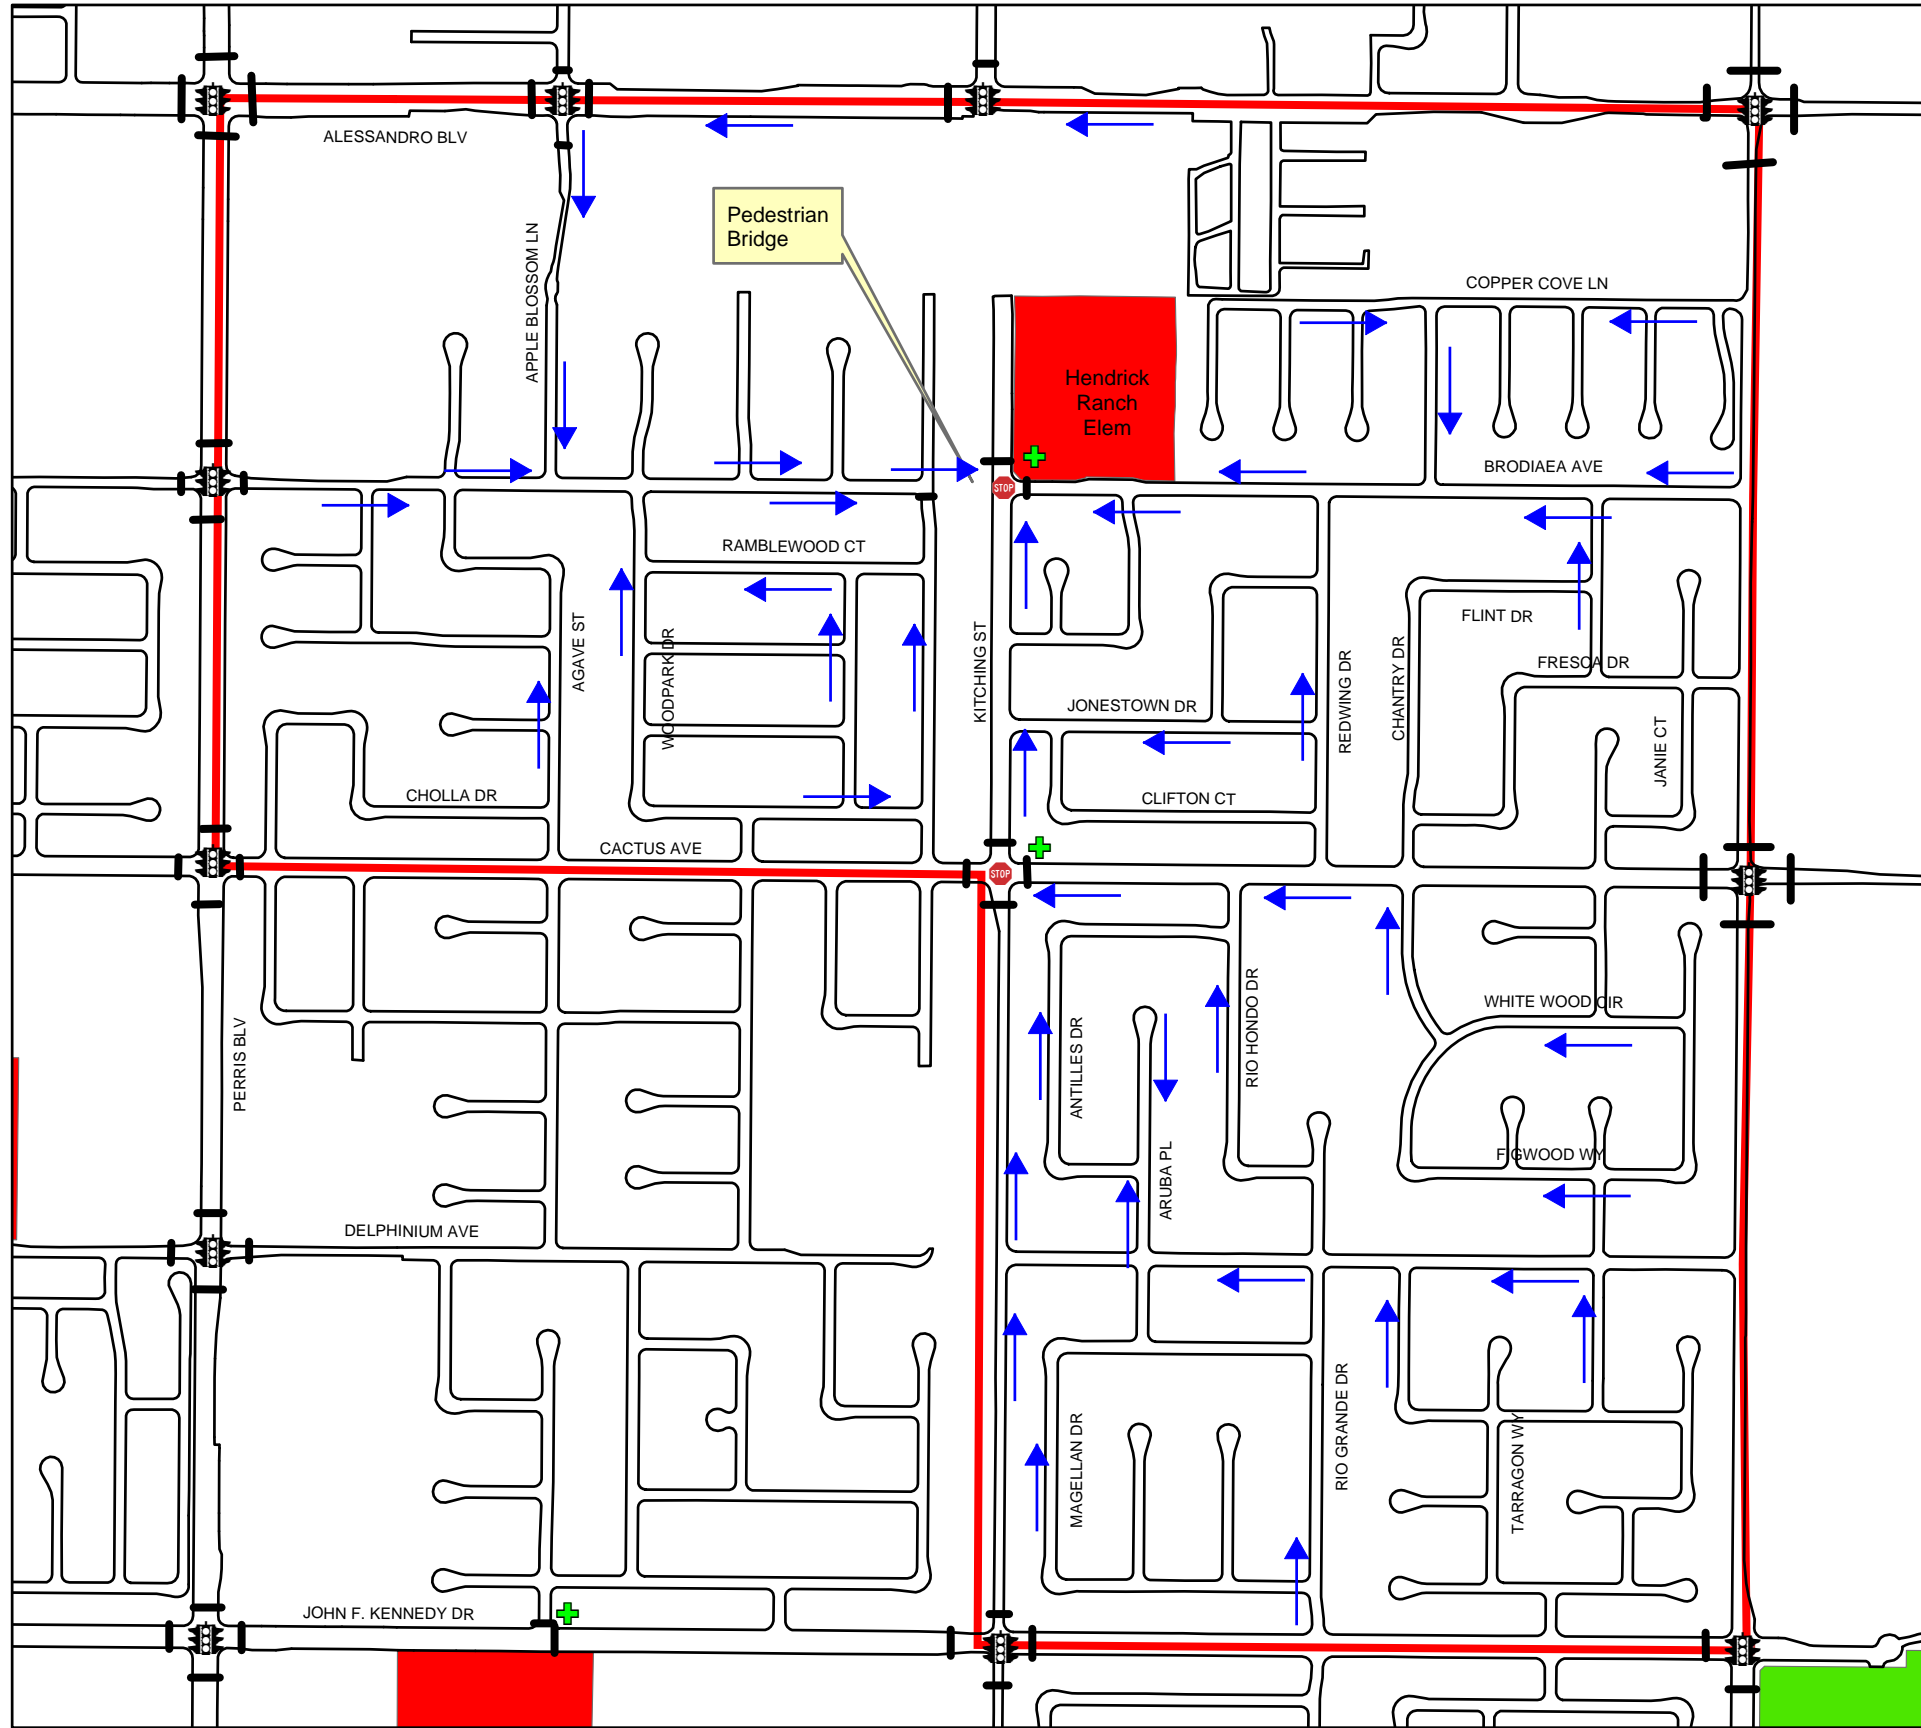

SUGGESTED WALKING ROUTES TO HENDRICK RANCH ELEMENTARY SCHOOL

LOCATION 10.

Legend

- Crosswalk
- Crossing Guard
- Signal Location
- All Way Stop
- Hendrick Ranch Boundary

School Location

- Elementary School
- Middle School
- High School
- College
- K-12 School
- Suggested Walking Route

This map is intended for informational purposes only. The City of Moreno Valley assumes no responsibility for using these routes.
Last update - April 2008.