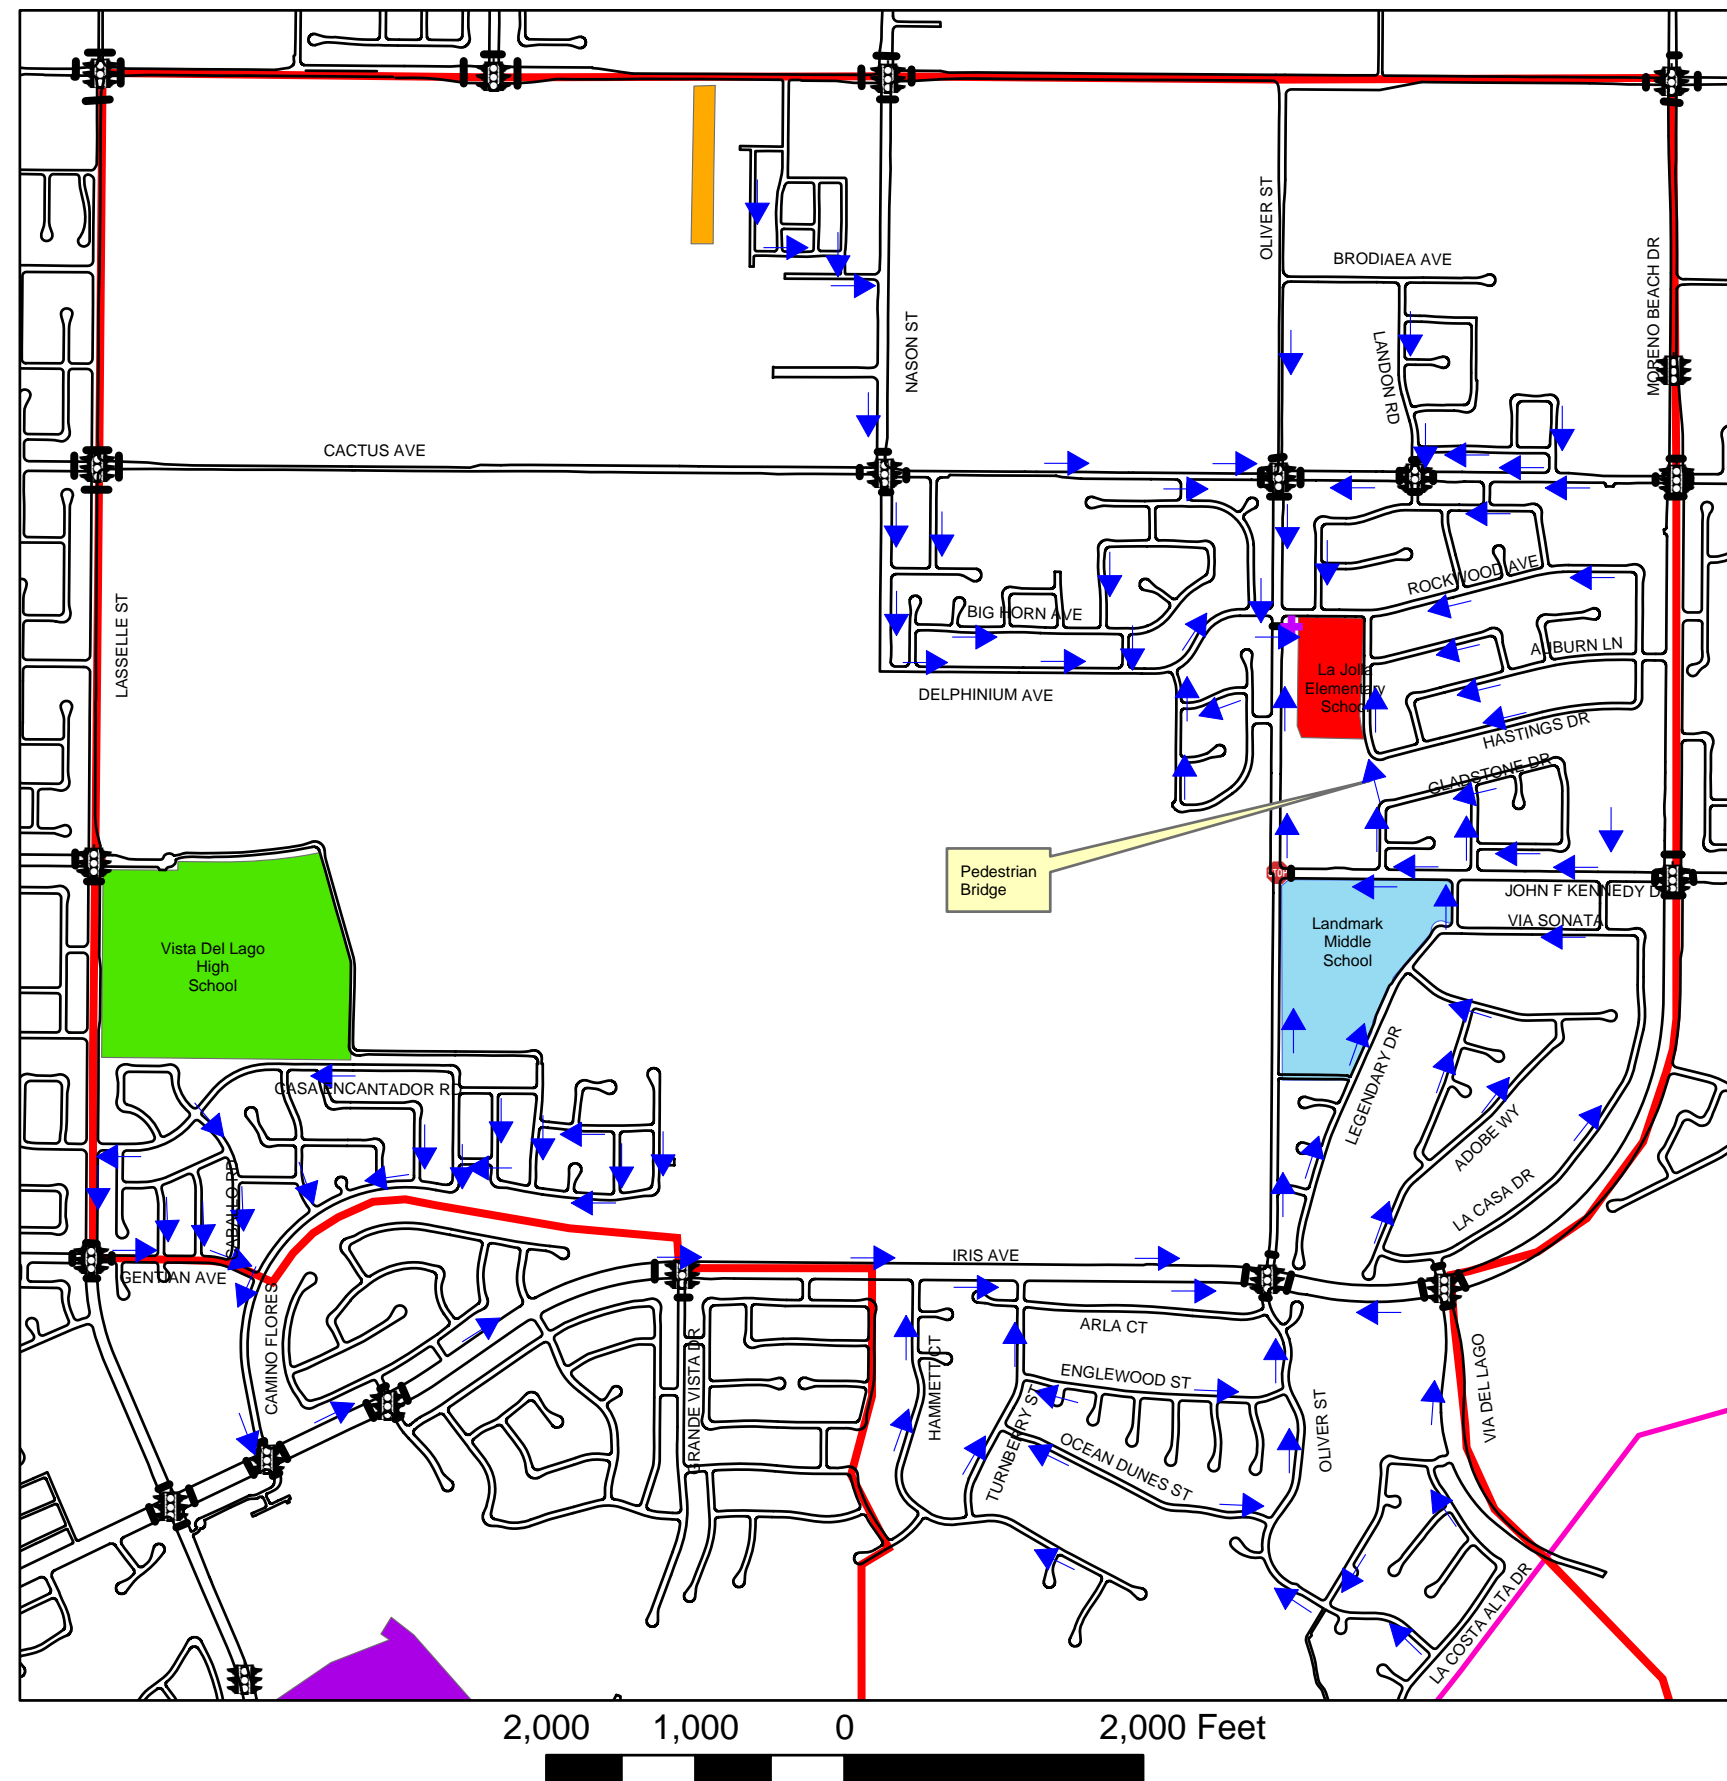

SUGGESTED WALKING ROUTES TO LA JOLLA ELEMENTARY SCHOOL

LOCATION 13.

Legend

- Crossing Guard
- Crosswalk
- Traffic Signal
- All Way Stop
- City Limits
- Attendance Boundary

School Location

- Elementary School
- Middle School
- High School
- K-12 School
- College
- Suggested Walking Route

This map is intended for informational purposes only. The City of Moreno Valley assumes no responsibility for using these routes.