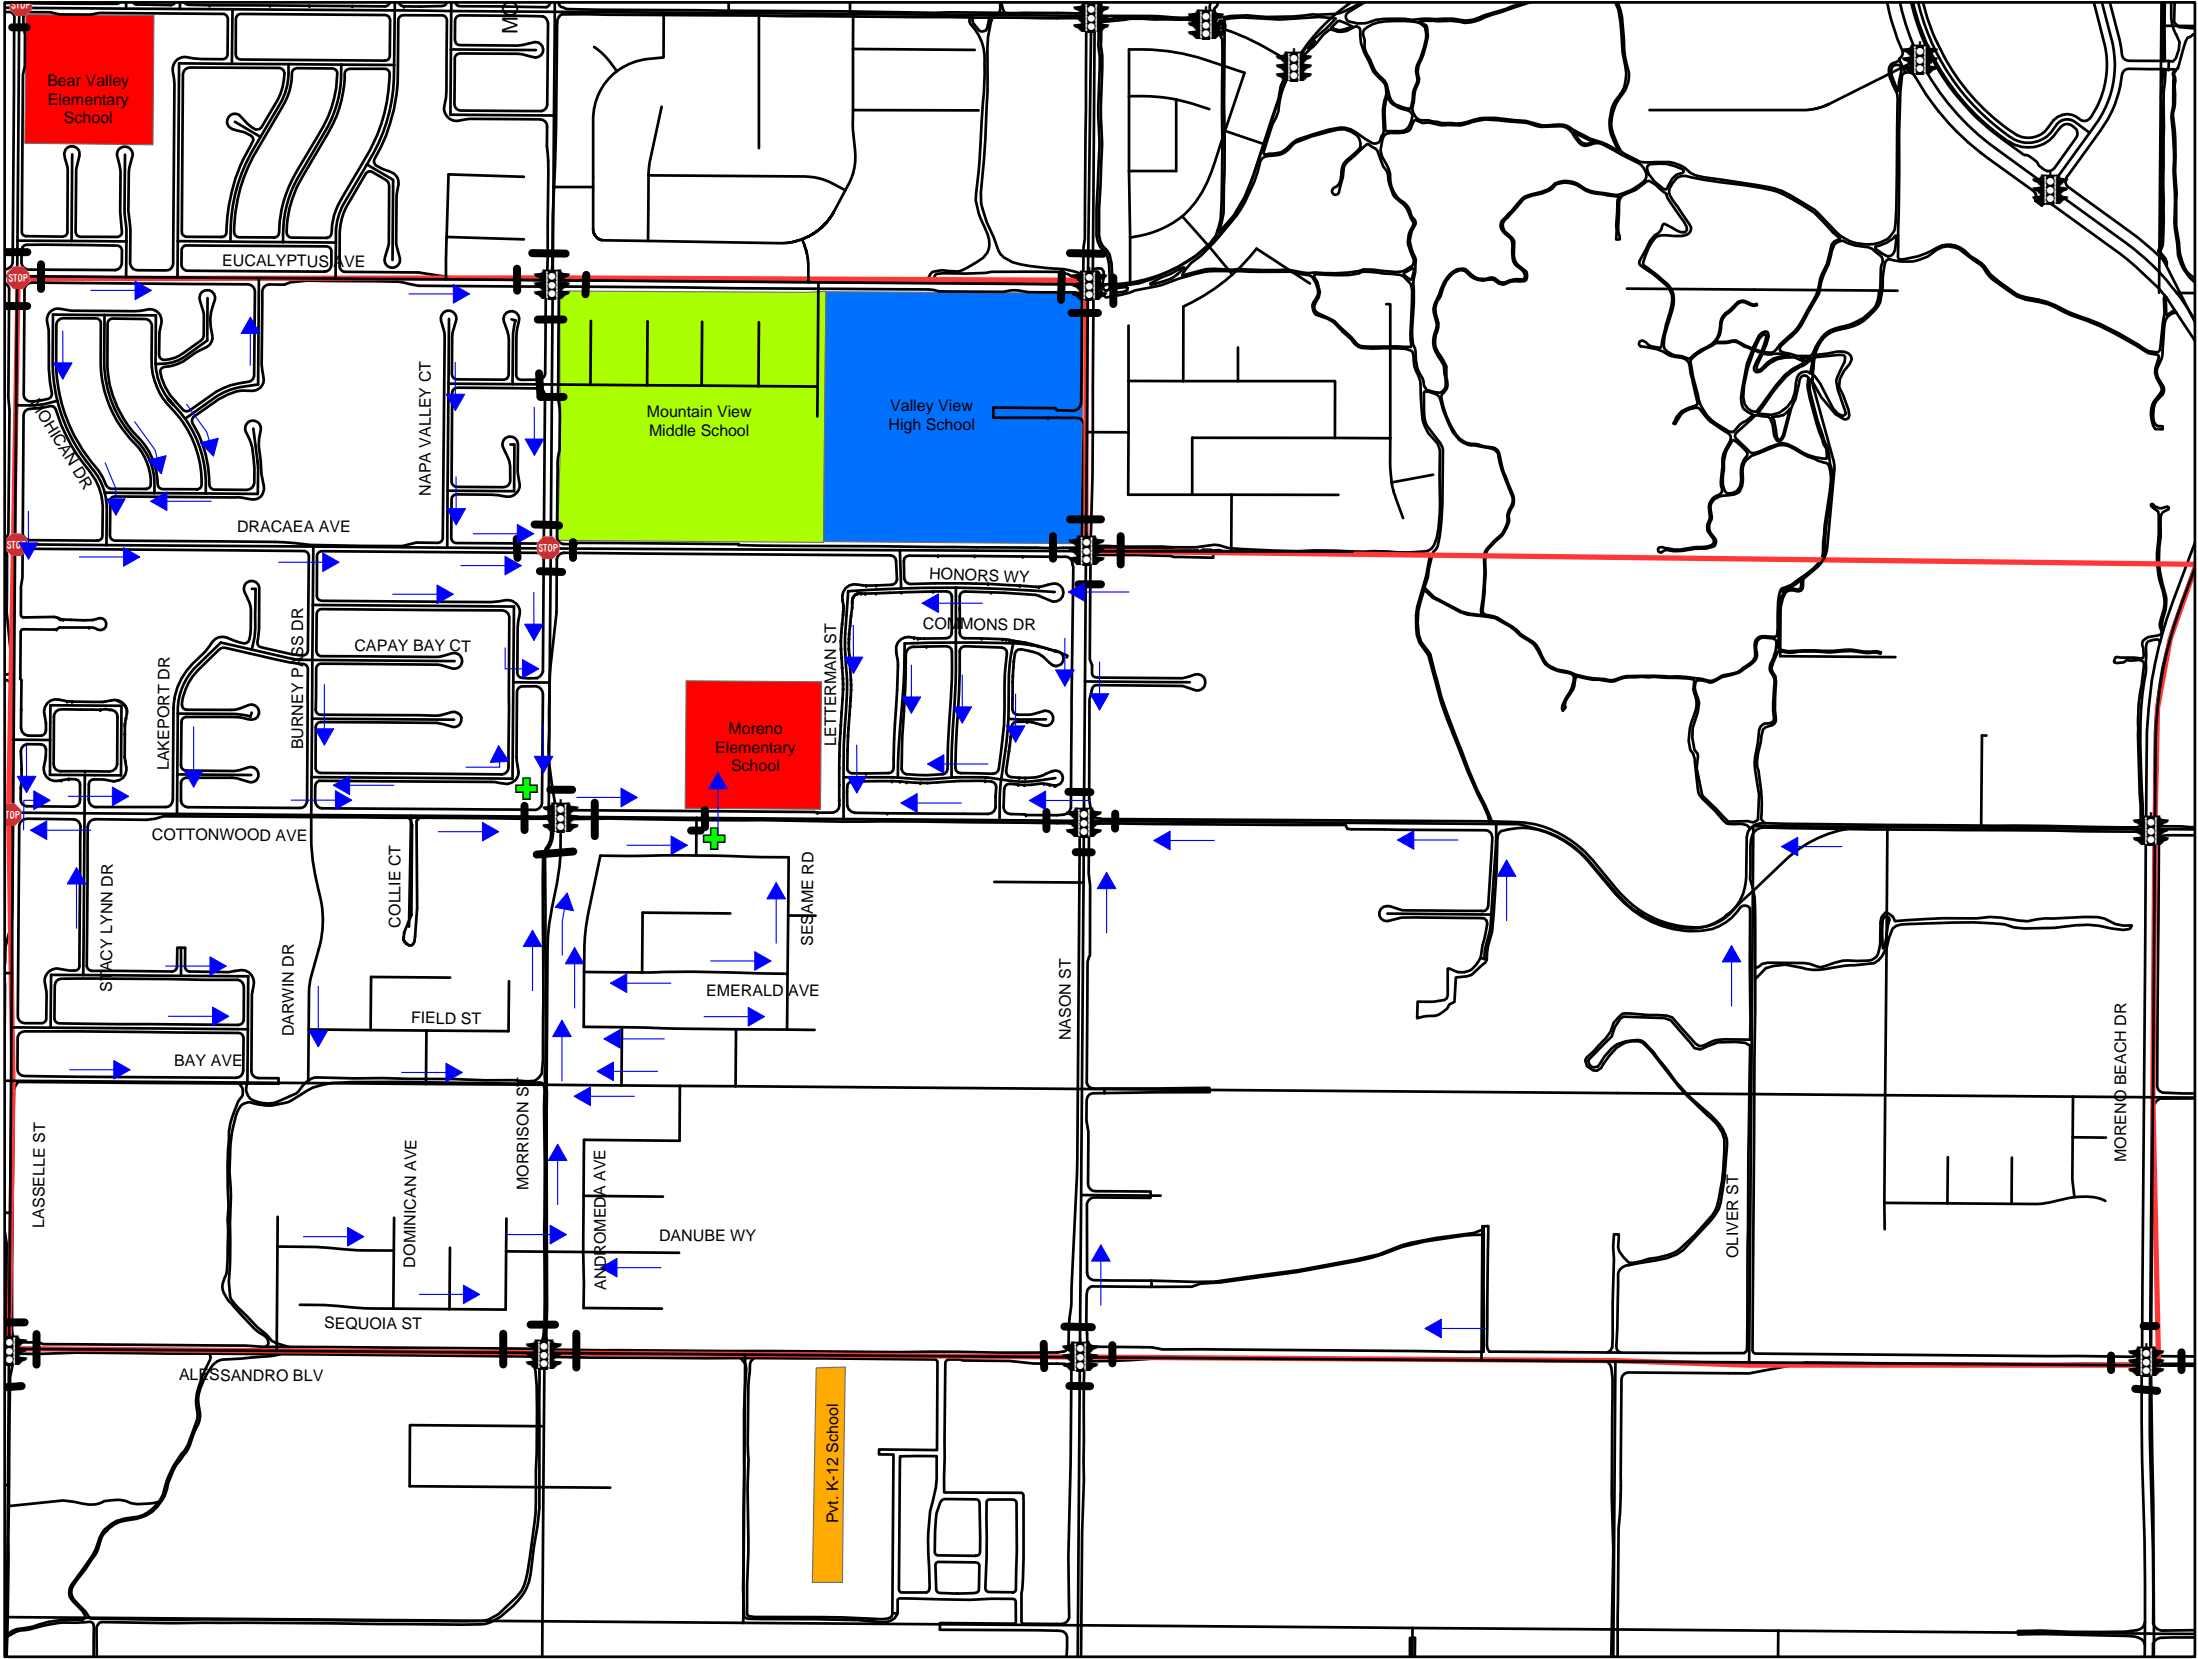

SUGGESTED WALKING ROUTES TO MORENO ELEMENTARY SCHOOL

LOCATION 16.

Legend

- Traffic Signal
- Crosswalk
- Crossing Guard
- All Way Stop
- Moreno Elementary Attendance
- cov_roads arc
- Elementary School
- Middle School
- High School
- K-12 School
- Suggested Walking Route

This map is intended for informational purposes only. The City of Moreno Valley assumes no responsibility for using these routes. Last update - August 2008.