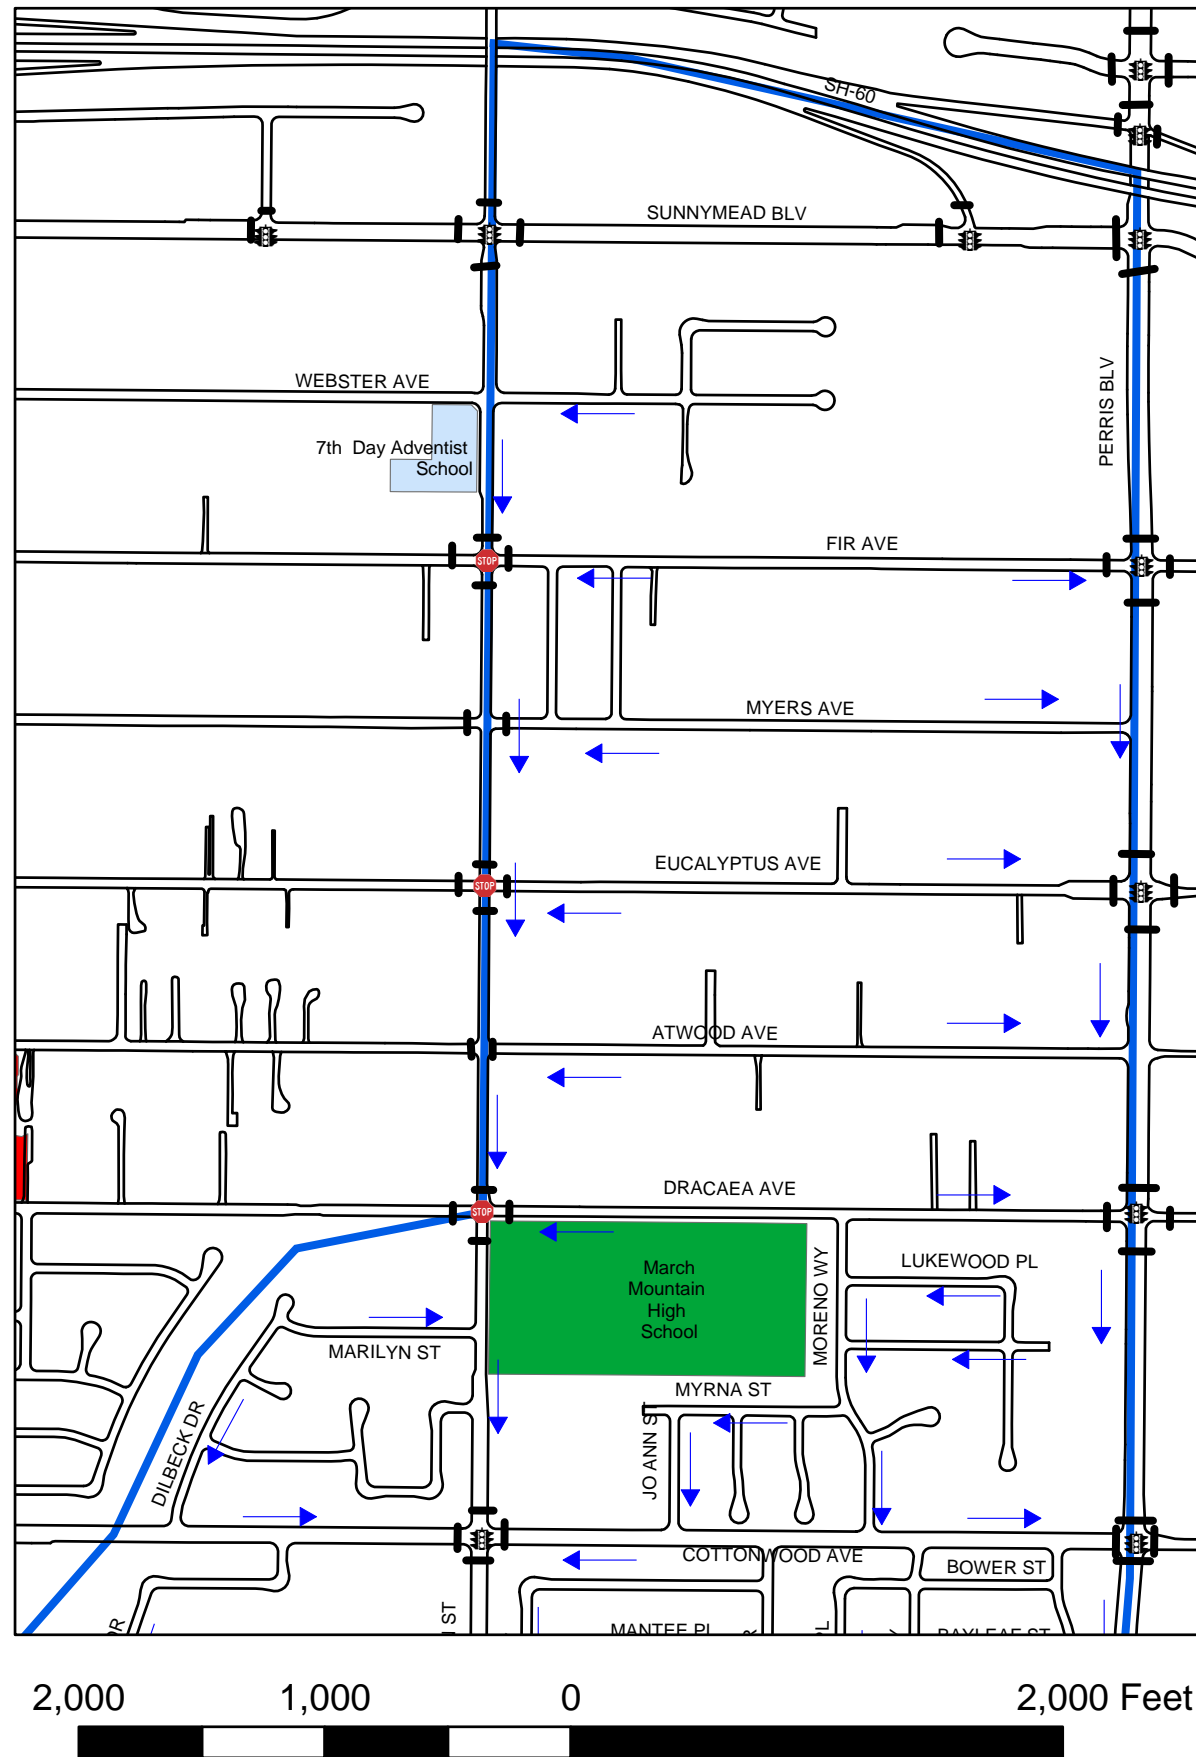

SUGGESTED WALKING ROUTES TO RAMONA ELEMENTARY SCHOOL

LOCATION 18.

Legend

- + Crossing Guard
- Crosswalk
- All Way Stop
- Traffic Signal
- Ramona Attendance Boundary
- Elementary School
- Middle School
- High School
- K-12 School
- Suggested Walking Route

This map is intended for informational purposes only. The City of Moreno Valley assumes no responsibility for using these routes. Last update - September 2008.