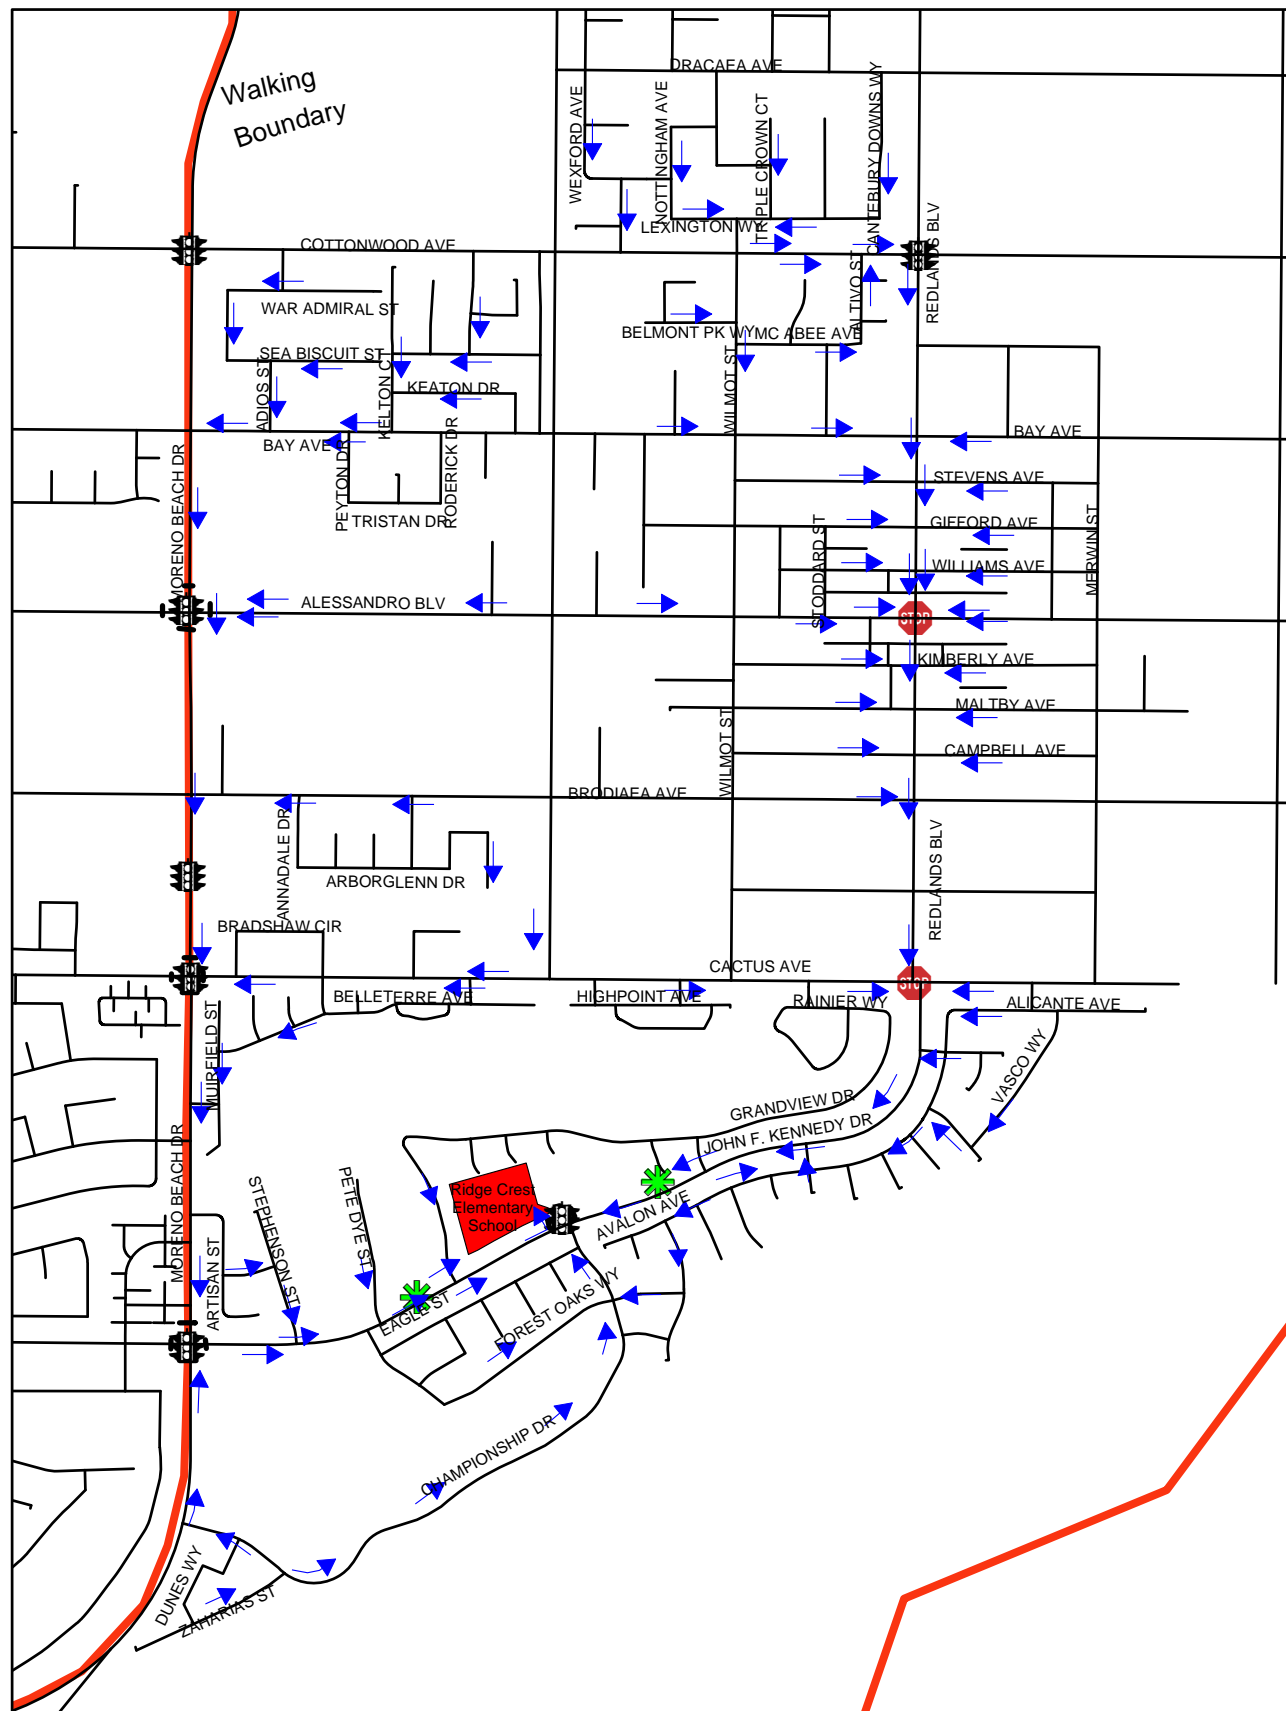

# SUGGESTED WALKING ROUTES TO RIDGECREST ELEMENTARY SCHOOL

LOCATION 19.

### Legend

- Traffic Signal
- All Way Stop
- Speed Radar Sign
- Crosswalk
- 1.5 Mile Walking Boundary
- Ridge Crest Elementary Attendance Boundary
- Elementary School
- Middle School
- High School
- Suggested Walking Route

This map is intended for informational purposes only. The City of Moreno Valley assumes no responsibility for using these routes.

Last update - September 2008.