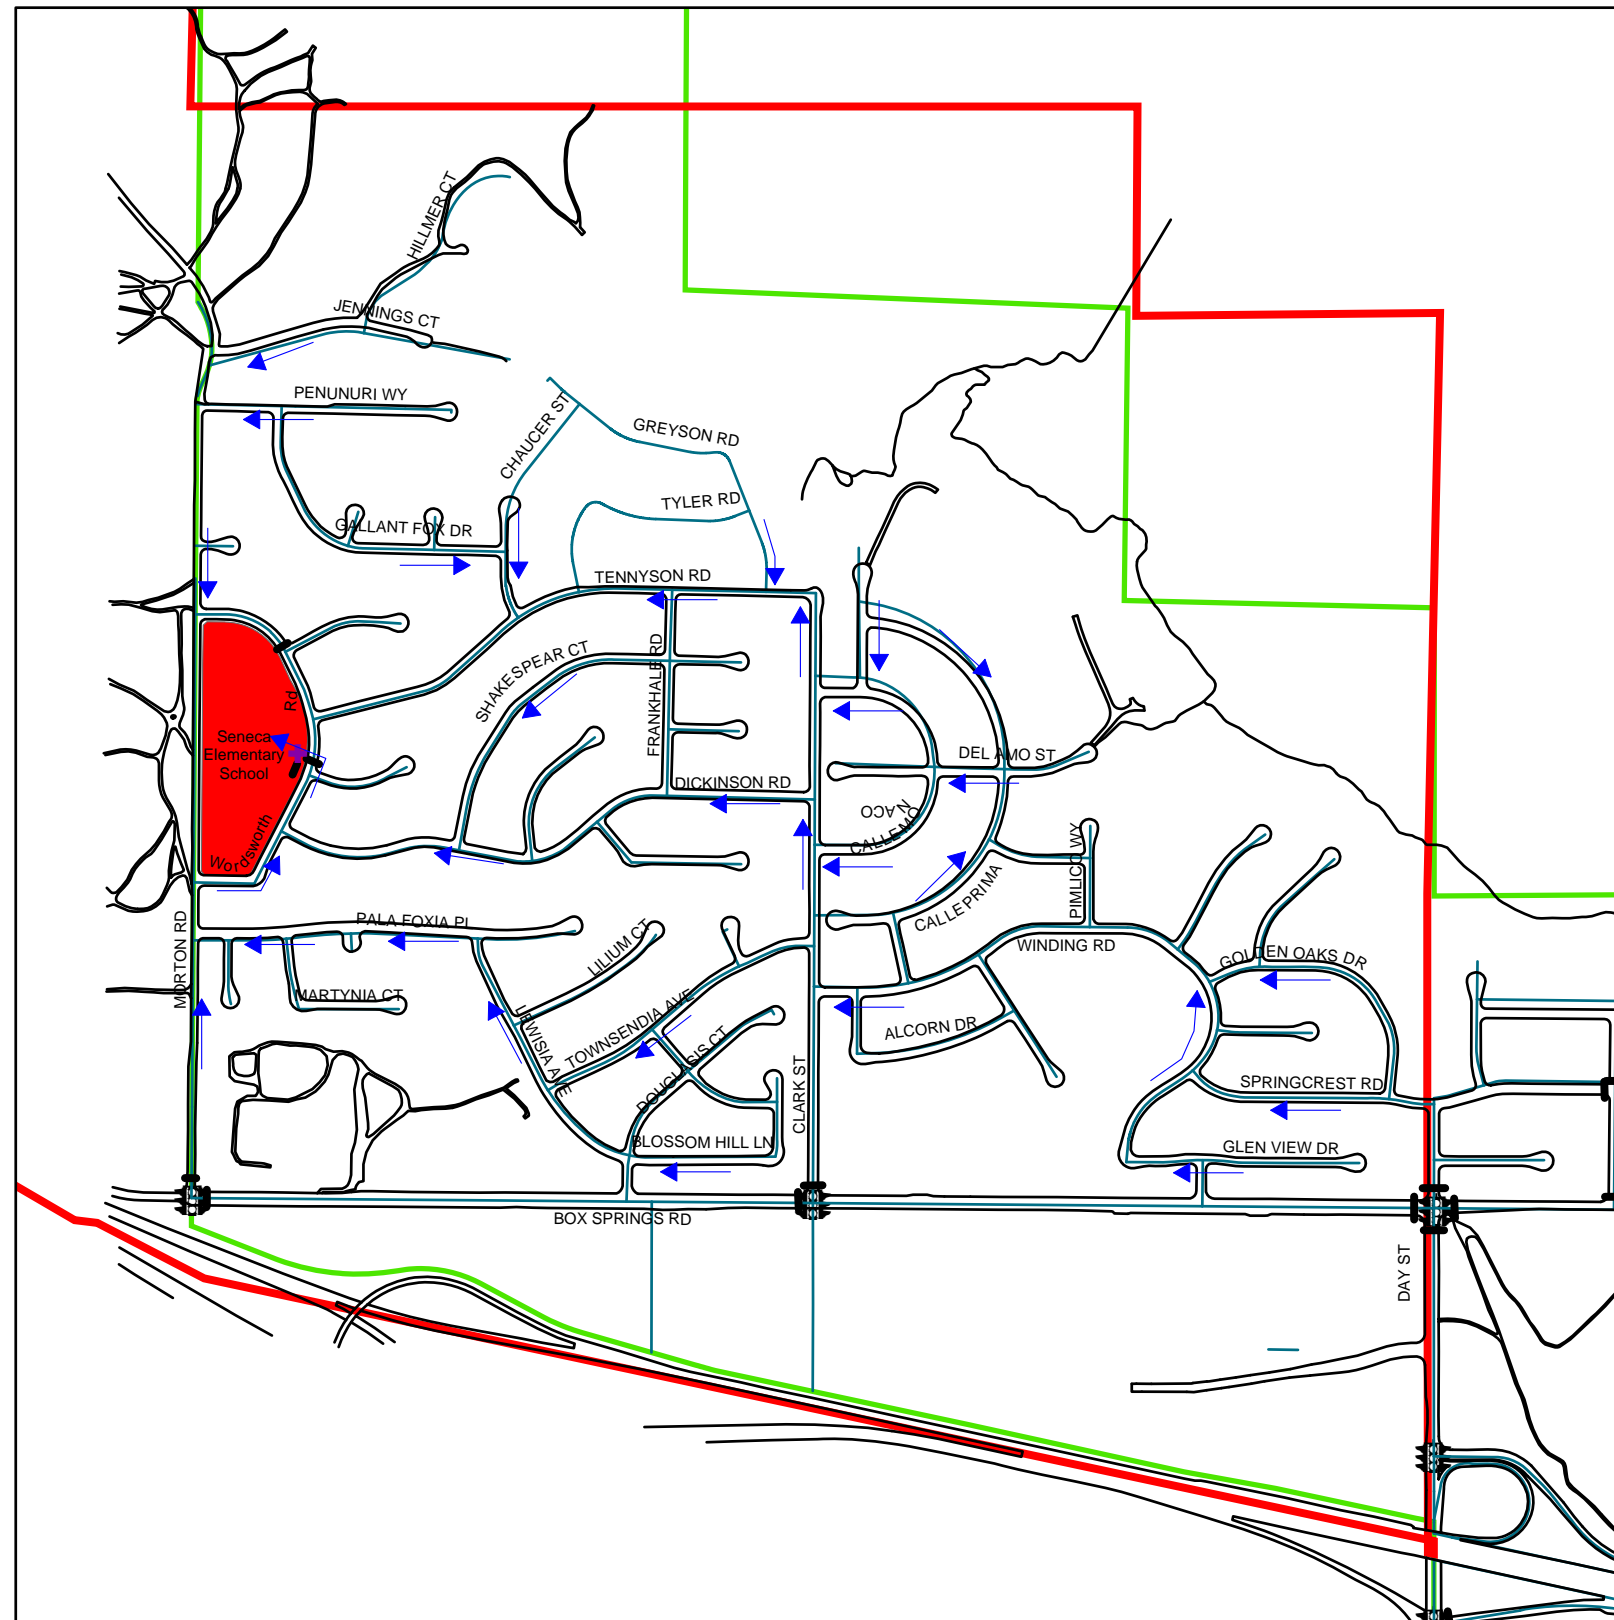

SUGGESTED WALKING ROUTES TO SENECA ELEMENTARY SCHOOL

LOCATION 20.

Legend

- Crossing Guard
- Crosswalk
- cov_roads arc
- mv roads
- Traffic Signal
- Seneca Elementary Attendance Boundary
- Seneca Elementary School
- City Limits
- Suggested Walking Route

This map is intended for informational purposes only. The City of Moreno Valley assumes no responsibility for using these routes.

Last update - September 2008.

There are no suggested walking routes