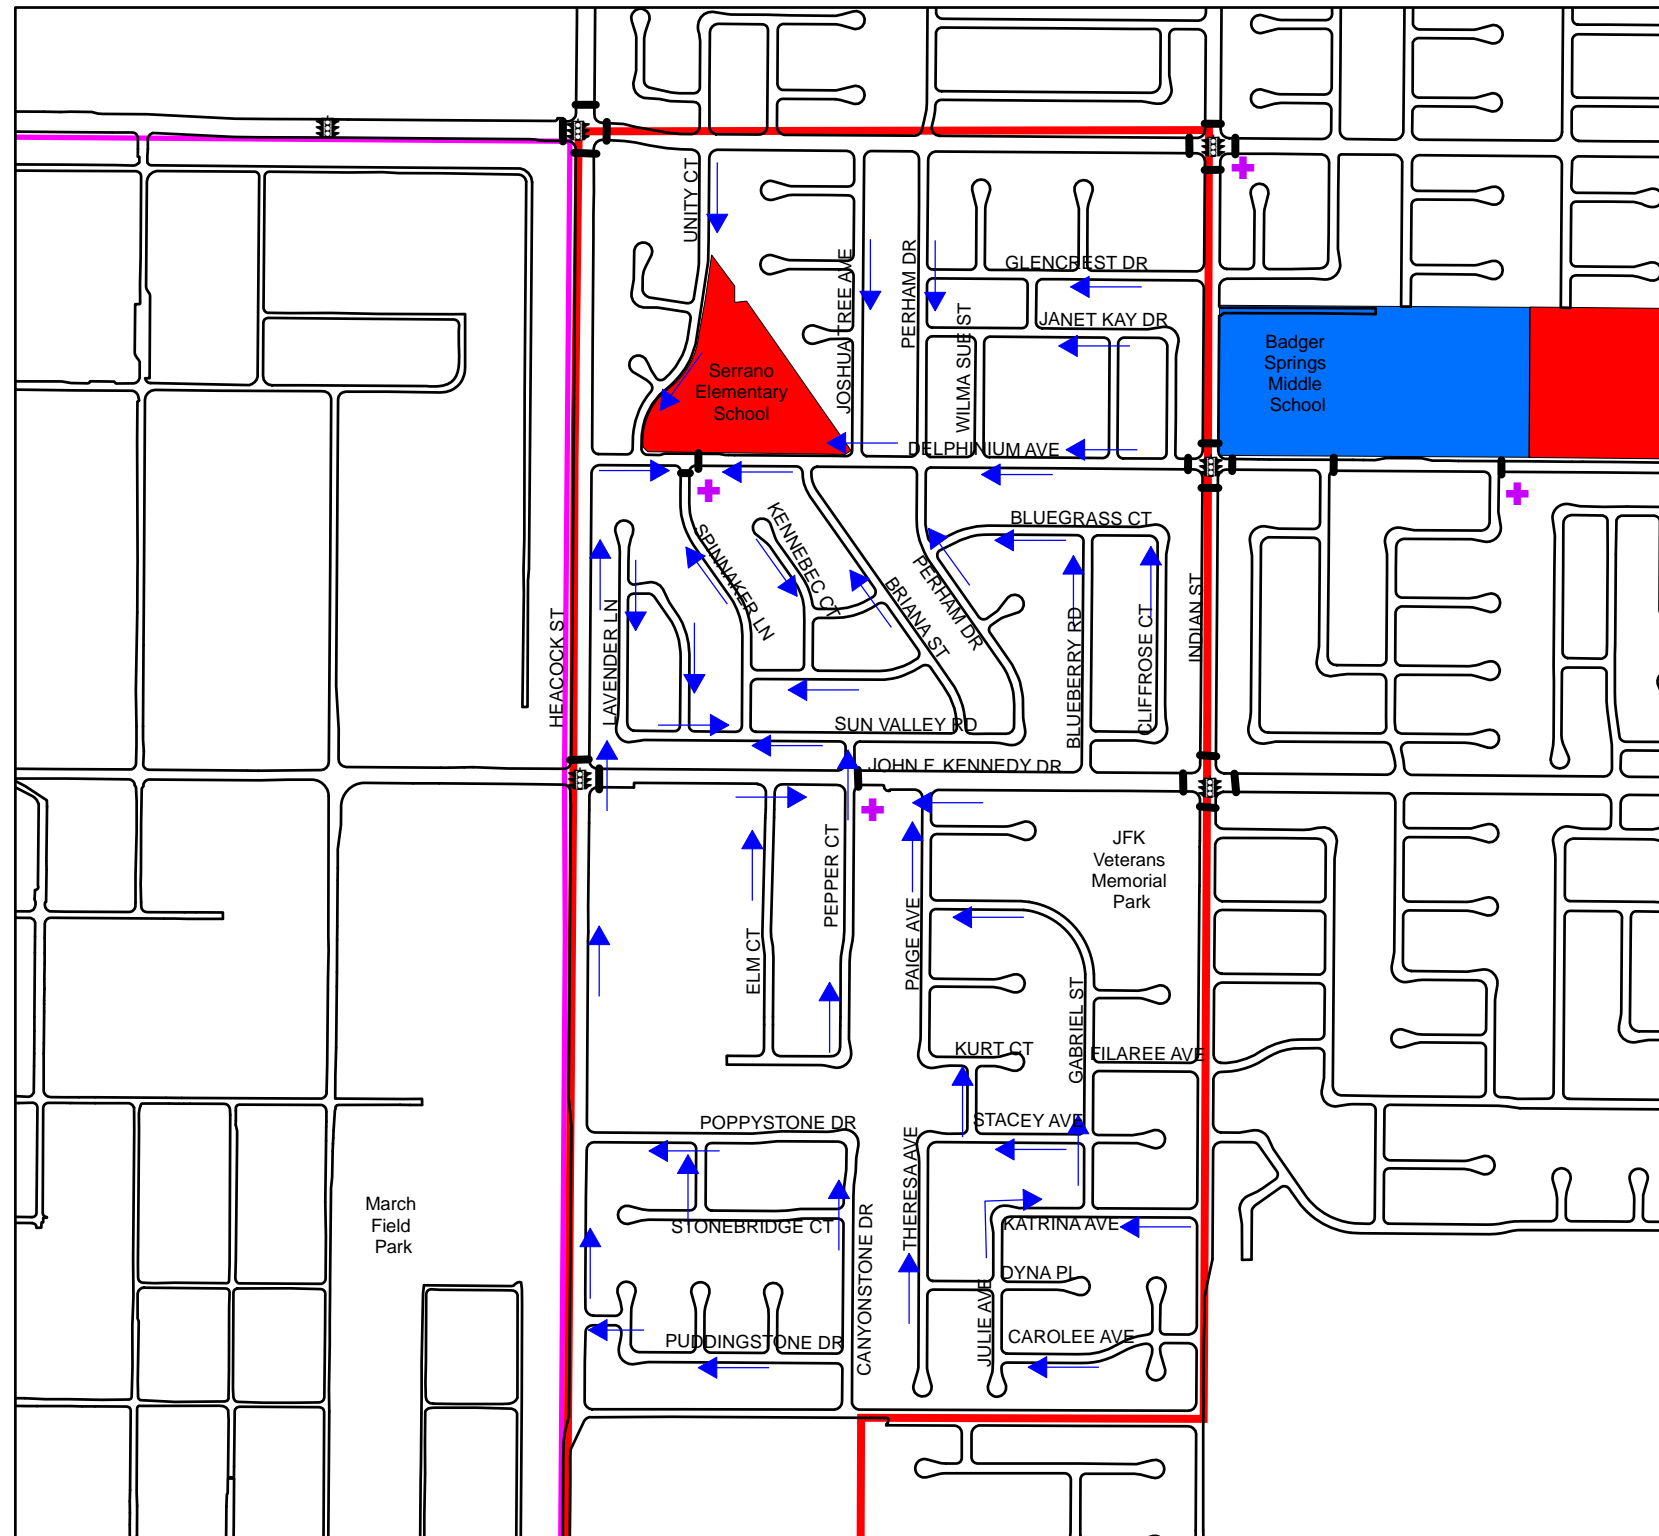

SUGGESTED WALKING ROUTES TO SERRANO ELEMENTARY SCHOOL

LOCATION 21.

Legend

- + Crossing Guard
- Traffic Signal
- Crosswalk
- Serrano Elementary School Attendance
- City Boundary
- Parks Facilities
- Elementary School
- Middle School
- Suggested Walking Route

This map is intended for informational purposes only. The City of Moreno Valley assumes no responsibility for using these routes.

Last update - September 2008.