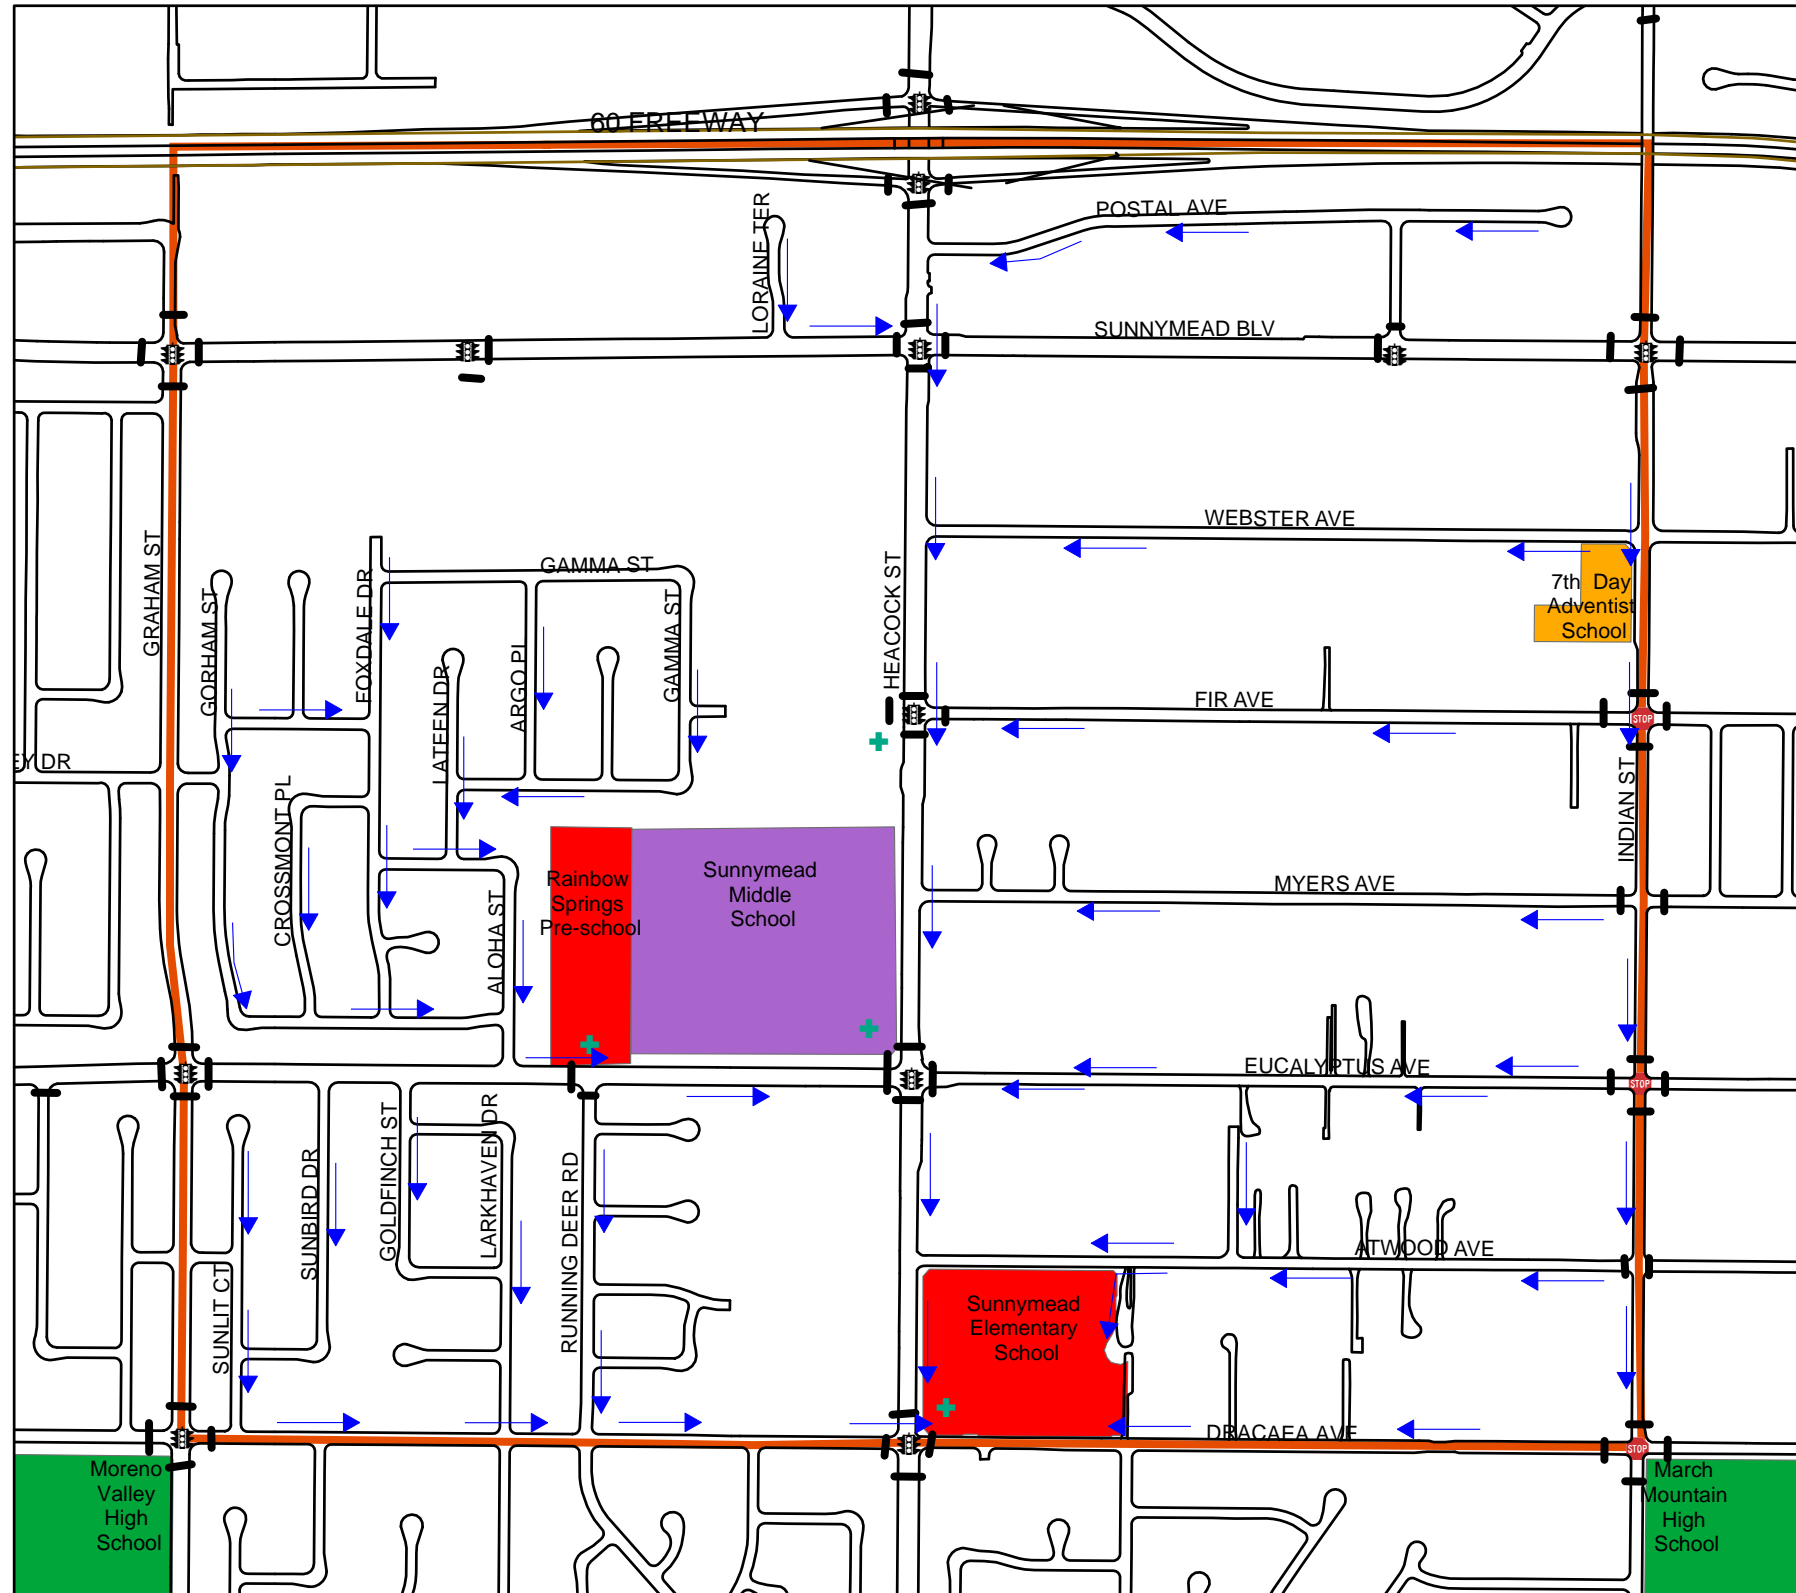

SUGGESTED WALKING ROUTES TO SUNNYMEAD ELEMENTARY SCHOOL

LOCATION 23.

Legend

- + Crossing Guard
- Traffic Signal
- All Way Stop
- cov_roads arc
- Crosswalk
- Elementary School
- Middle School
- High School
- K-12 School
- Attendance Boundary
- Suggested Walking Route

This map is intended for informational purposes only. The City of Moreno Valley assumes no responsibility for using these routes.