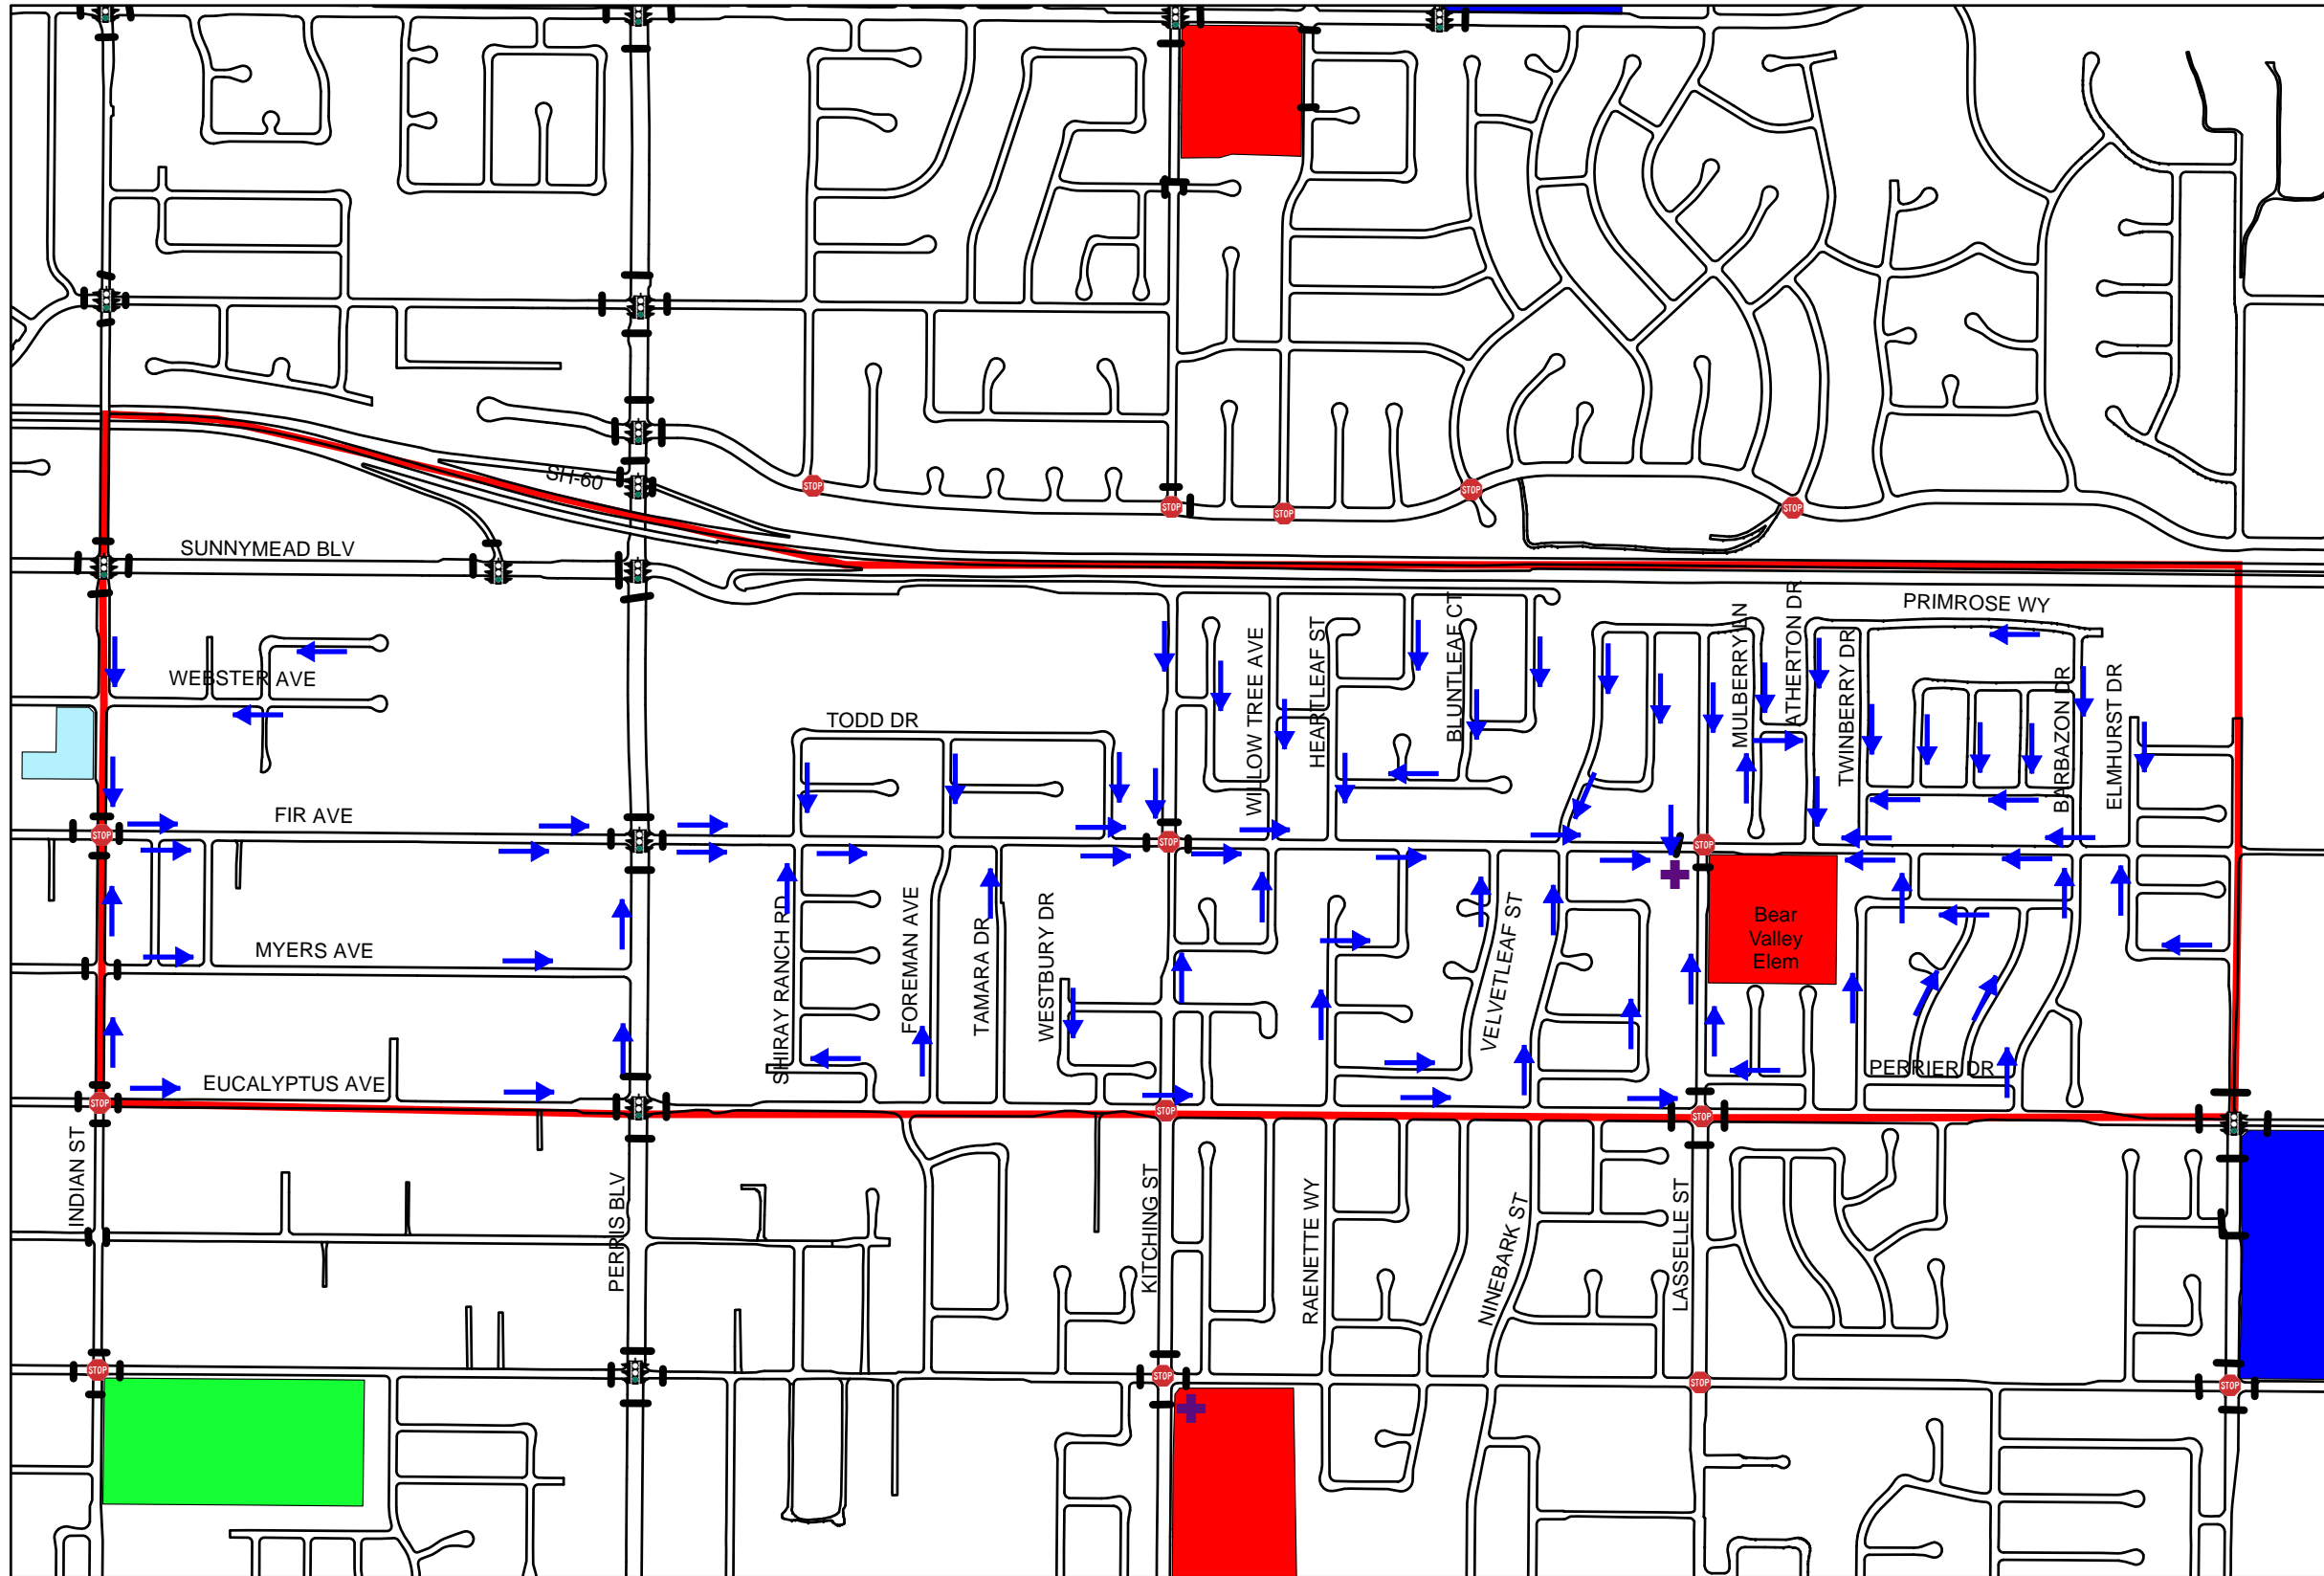

SUGGESTED WALKING ROUTES TO BEAR VALLEY ELEMENTARY SCHOOL

LOCATION 2.

Legend

- Crossing Guard
- Crosswalk
- Traffic Signal
- All Way Stop

School Location

- Elementary School
- K-12 School
- Middle School
- High School
- College
- Bear Valley Attendance
- Suggested Route

This map is intended for informational purposes only. The City of Moreno Valley assumes no responsibility for using these routes.

Last update - March 2008.