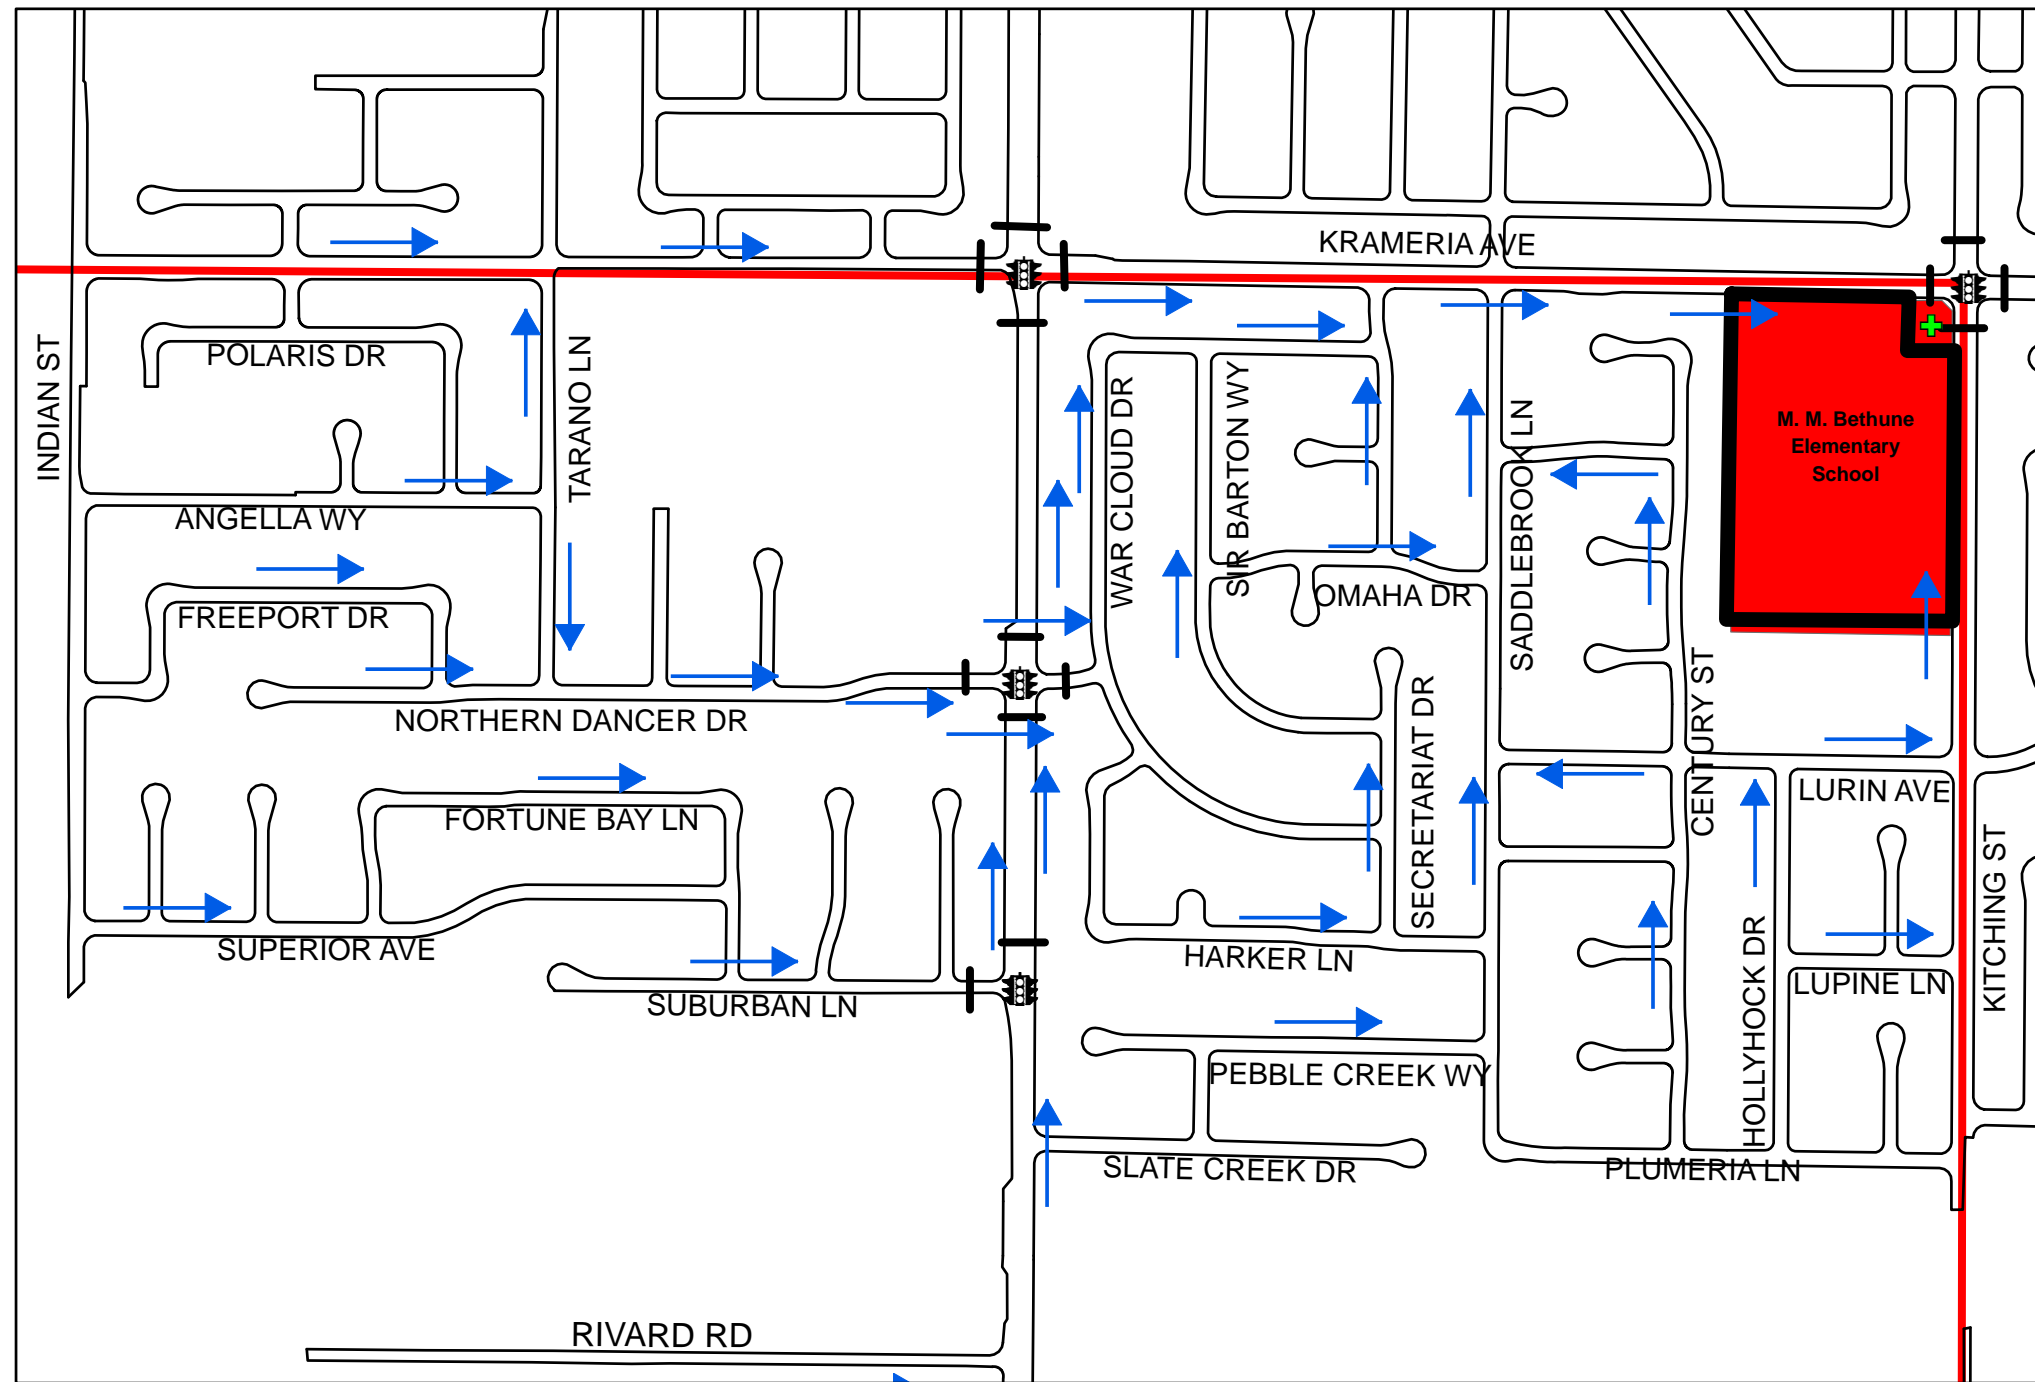

# SUGGESTED WALKING ROUTES TO MARY MCLEOD BETHUNE ELEMENTARY SCHOOL

## LOCATION 3.

### Legend

- crossing\_guard
- Crosswalks
- Signal location
- MM Bethune Elementary Attendance Boundary
- School Location
- Suggested Walking Route

This map is intended for informational purposes only. The City of Moreno Valley assumes no responsibility for using these routes.

There are no Suggested Walking Routes south of Slate Creek Dr.

Last update - July 2008.