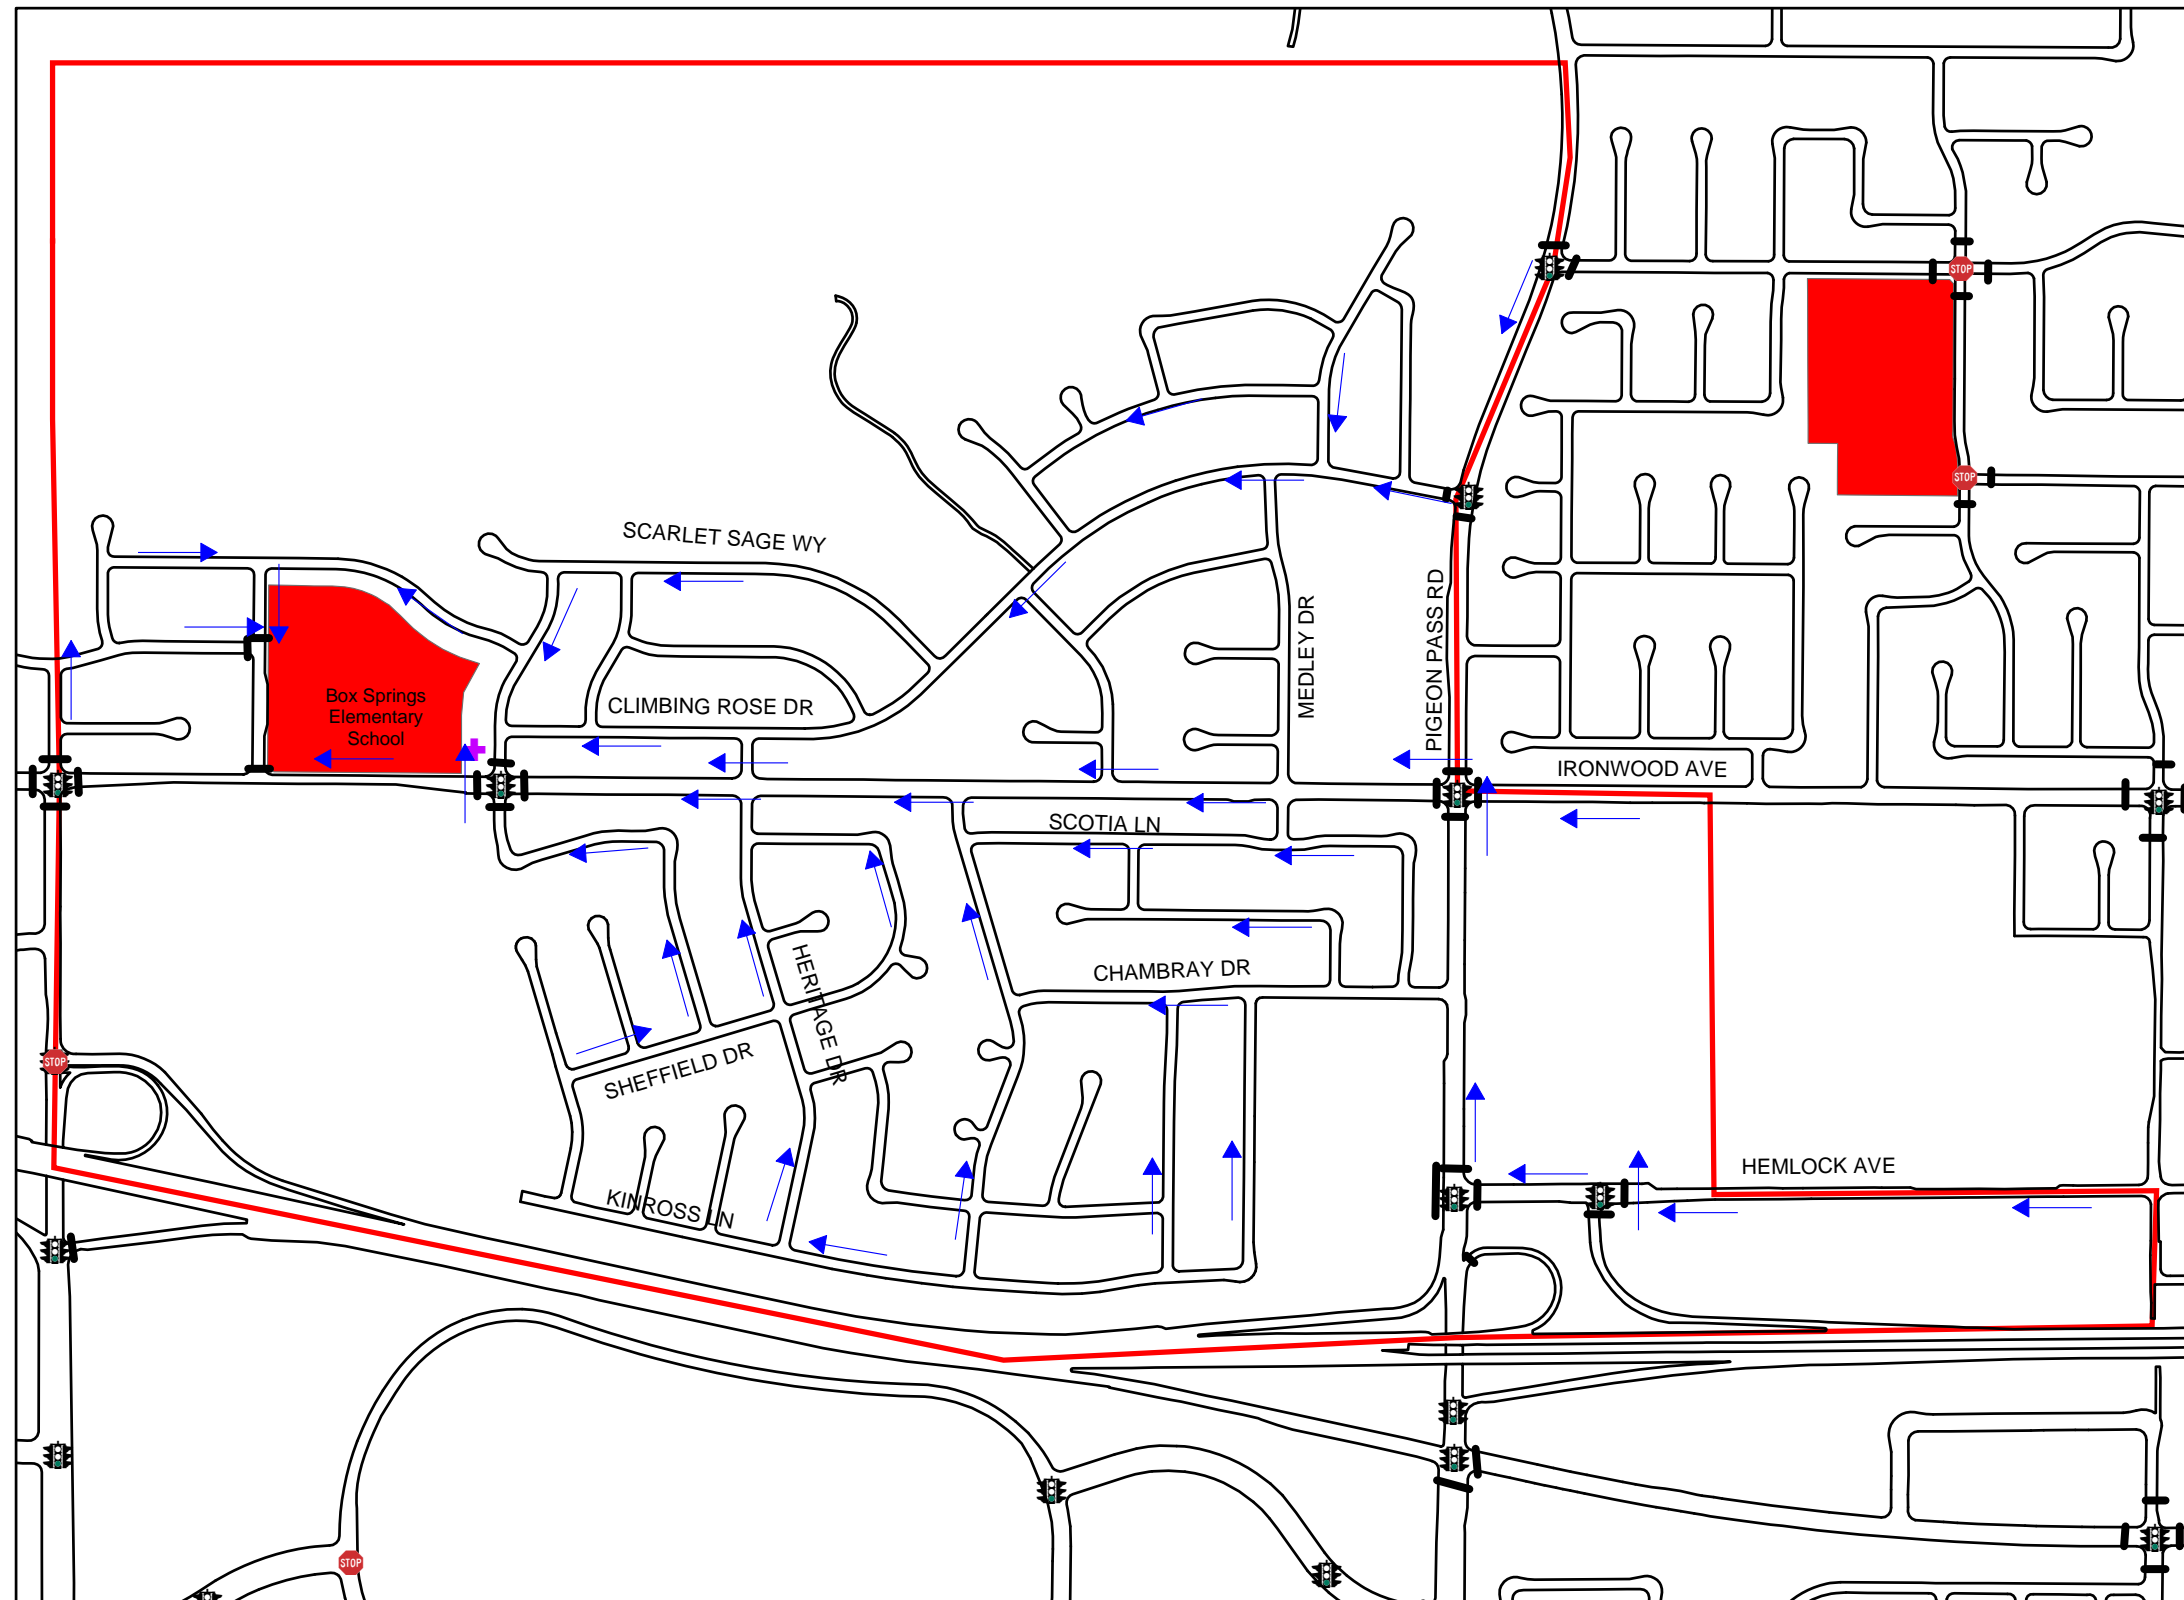

SUGGESTED WALKING ROUTES TO BOX SPRINGS ELEMENTARY SCHOOL

LOCATION 4.

Legend

- + Crossing Guard
- Crosswalk
- Traffic Signals
- All Way Stop

School Location

- Elementary School
- Middle School
- High School
- College
- K-12 School
- Box Springs Attend

This map is intended for informational purposes only. The City of Moreno Valley assumes no responsibility for using these routes.

Last update - March 2008.