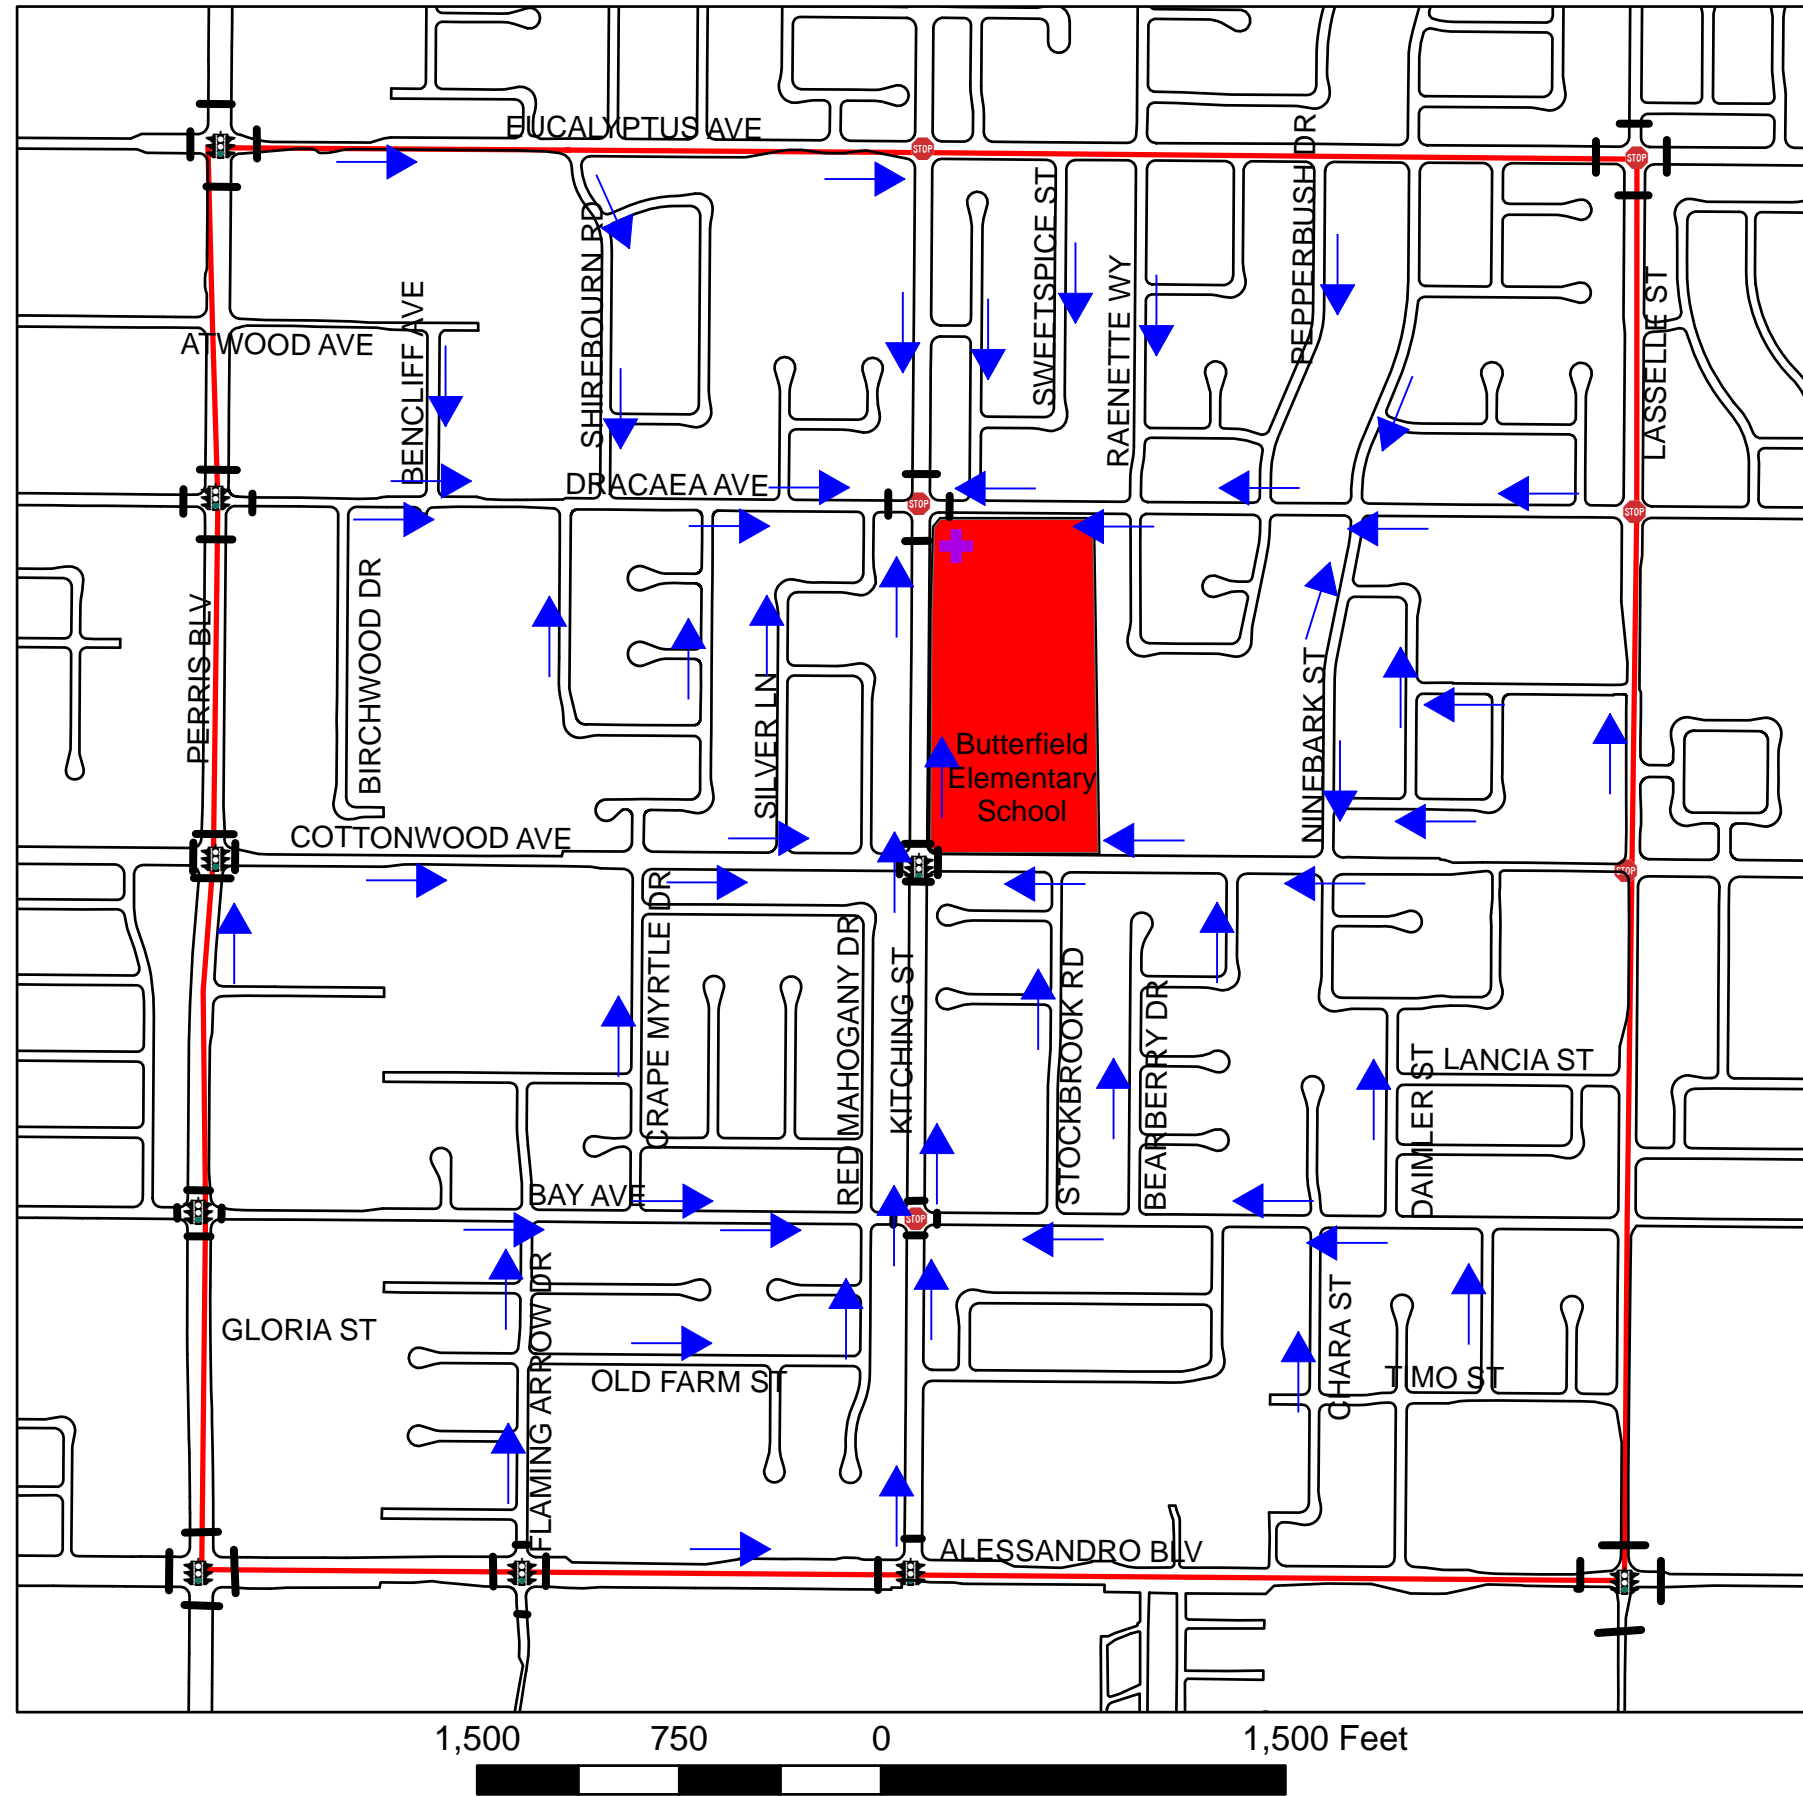

SUGGESTED WALKING ROUTES TO BUTTERFIELD ELEMENTARY SCHOOL

LOCATION 5.

Legend

- Crossing Guard
- Crosswalks
- All Way Stop
- Traffic Signal Location

School Location

- Elementary School
- Middle School
- High School
- College
- K-12 School
- Butterfield Attendance

This map is intended for informational purposes only. The City of Moreno Valley assumes no responsibility for using these routes.

Last update - March 2008.