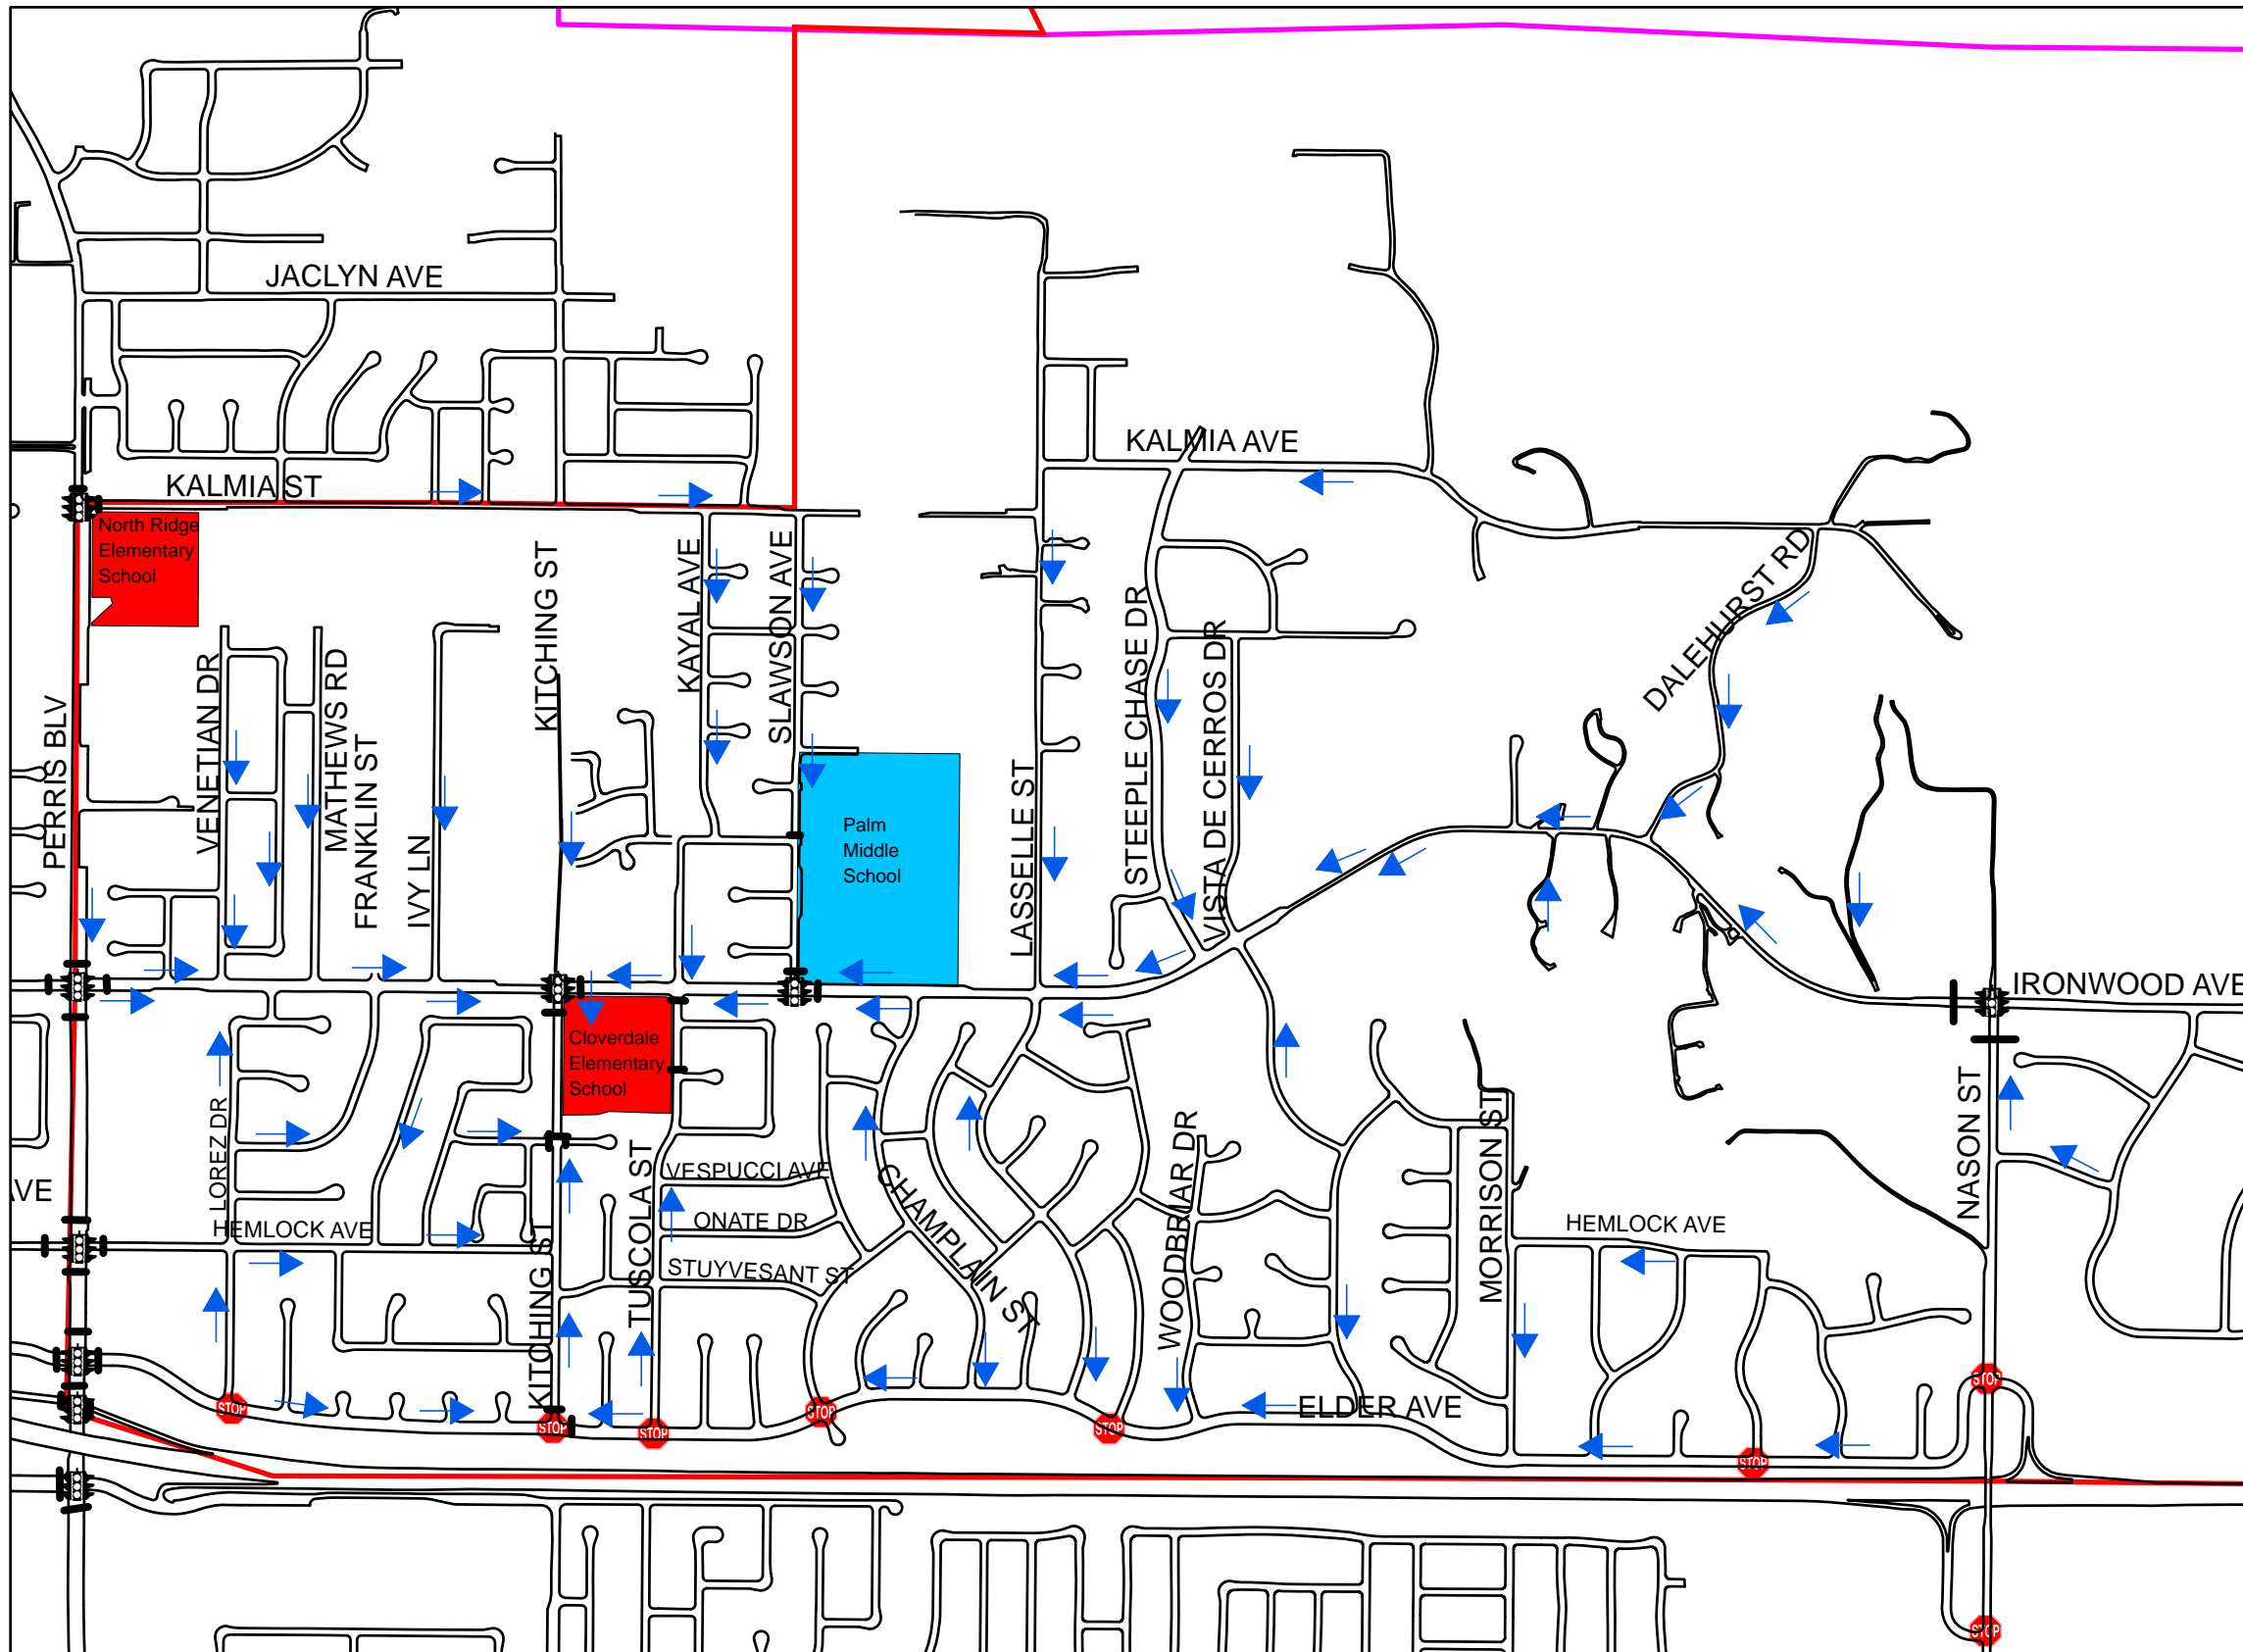

# SUGGESTED WALKING ROUTES TO CLOVERDALE ELEMENTARY SCHOOL

## LOCATION 7.

### Legend

- Crosswalk
- Signal location
- All way stop location
- Elementary School
- Middle School
- City Boundary
- Cloverdale Boundary
- Suggested Walking Route

This map is intended for informational purposes only. The City of Moreno Valley assumes no responsibility for using these routes. Last update - March 2008.