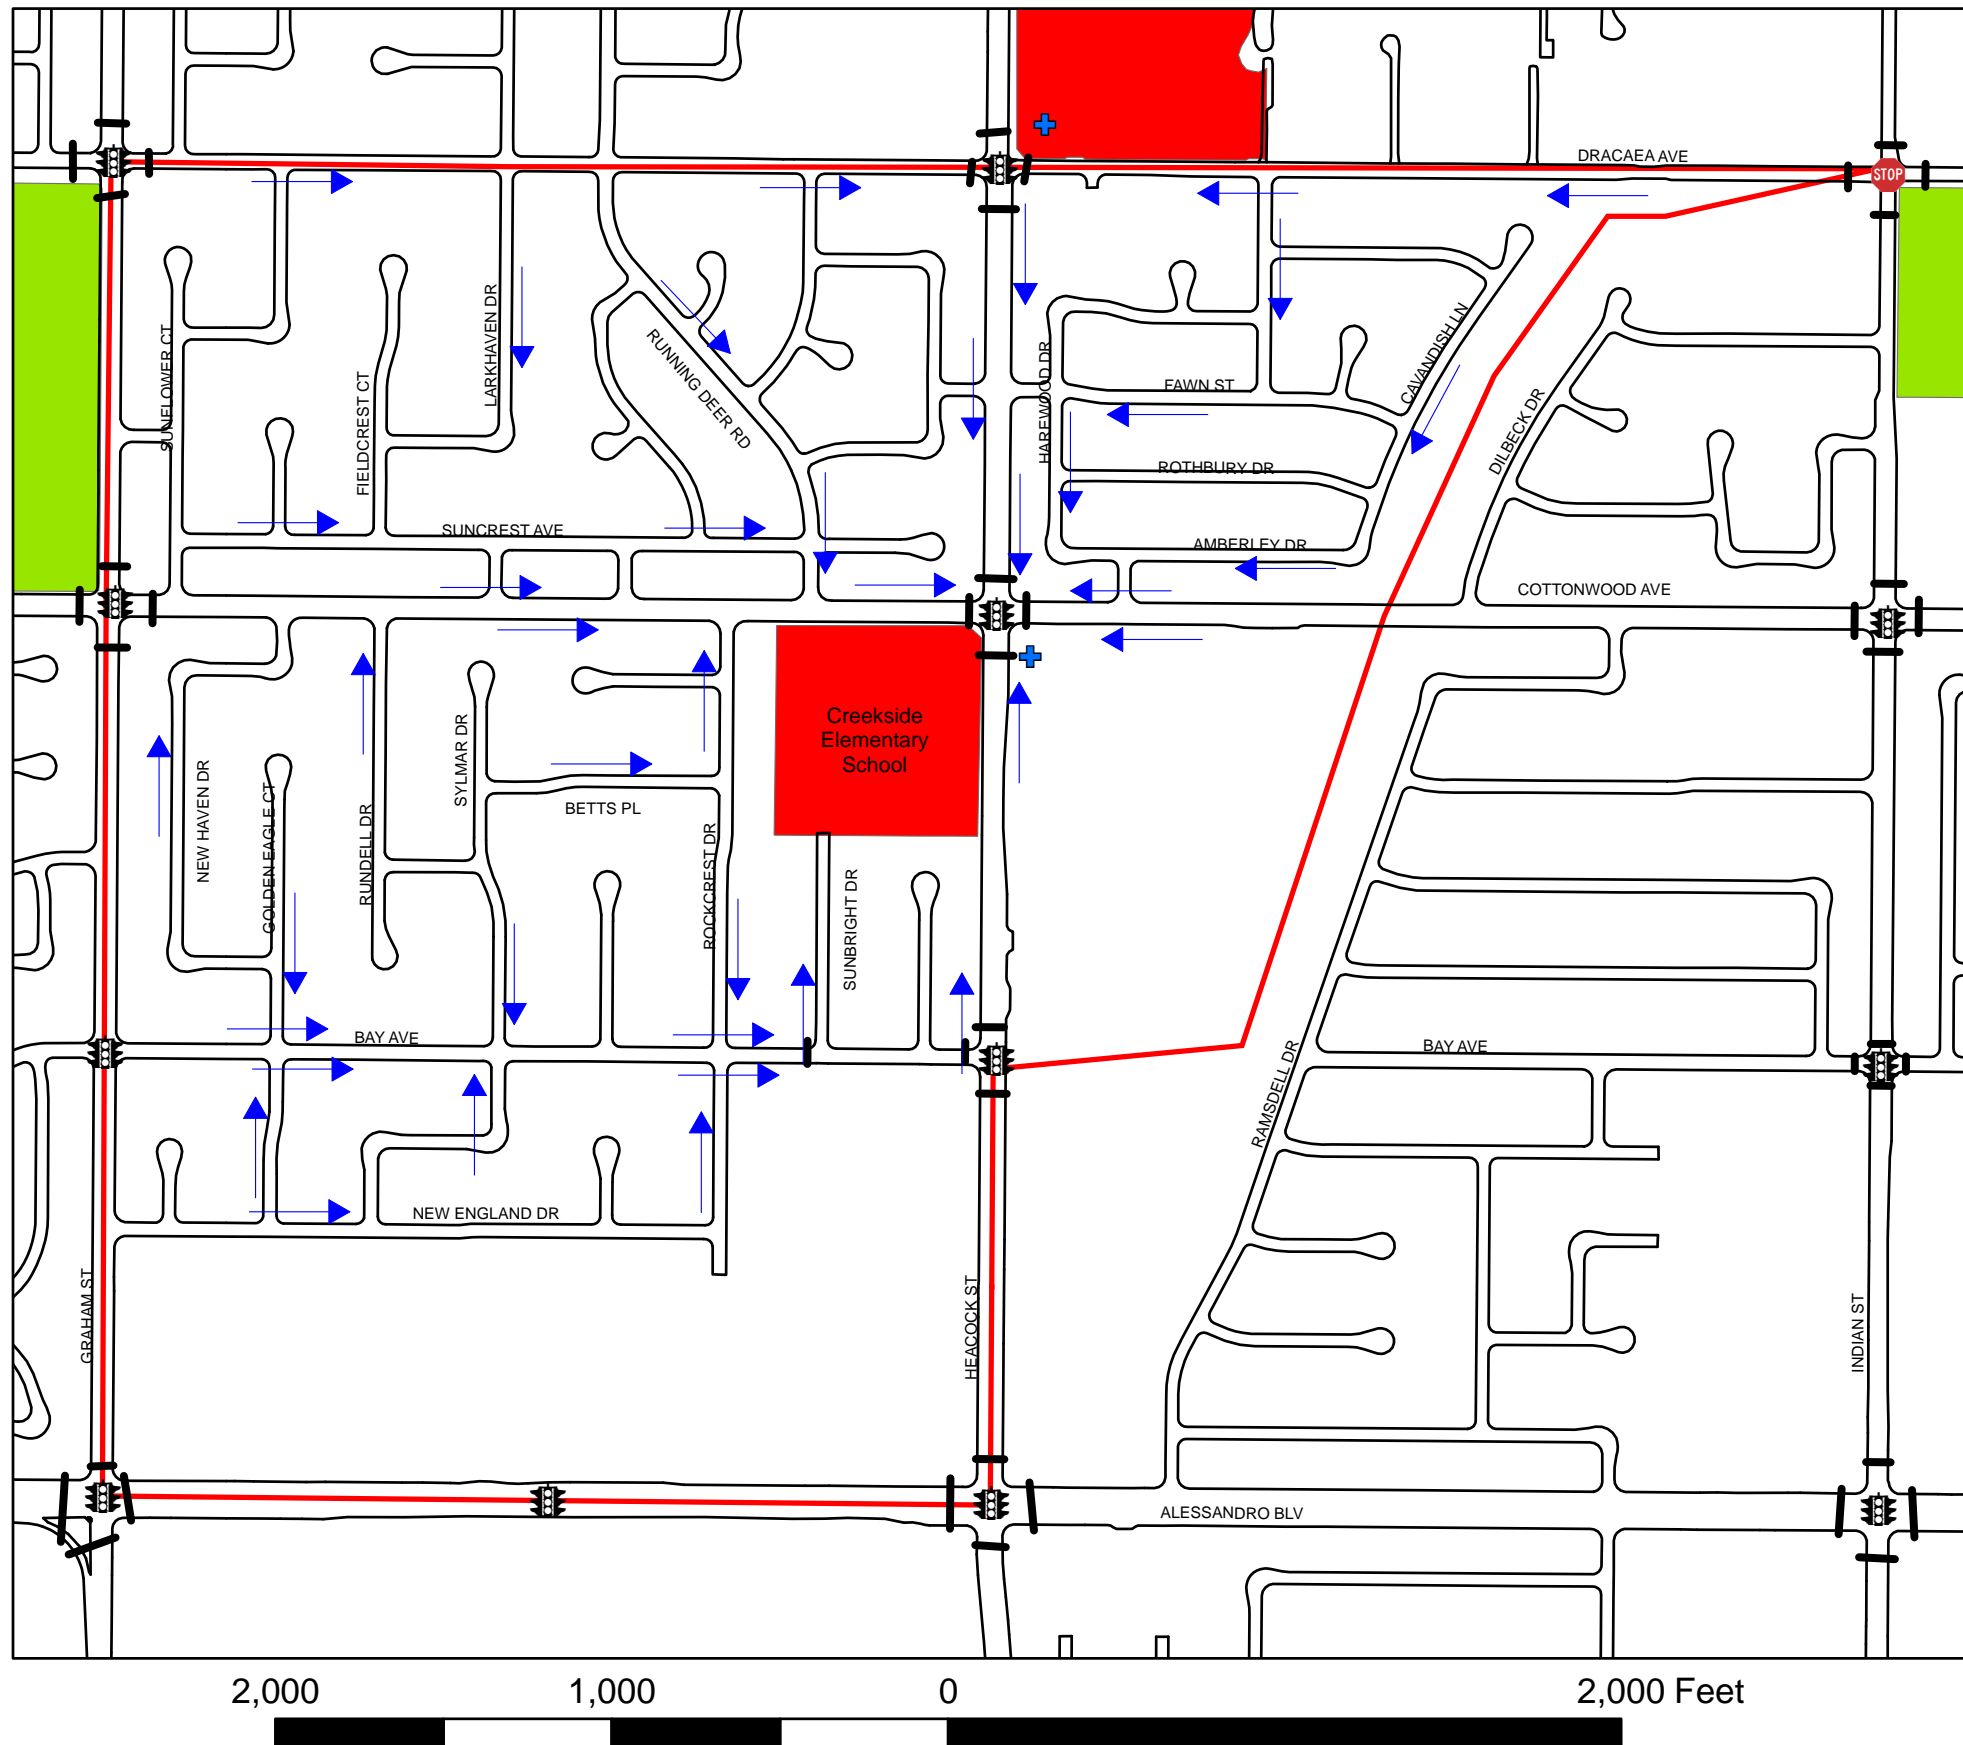

SUGGESTED WALKING ROUTES TO CREEKSIDE ELEMENTARY SCHOOL

LOCATION 8.

Legend

- Crossing Guard
- Crosswalk
- All Way Stop
- Traffic Signal

School Location

- Elementary School
- Middle School
- High School
- College
- K-12 School
- Creekside Boundary
- Suggested Walking Route

This map is intended for informational purposes only. The City of Moreno Valley assumes no responsibility for using these routes.
Last update - May 2009.