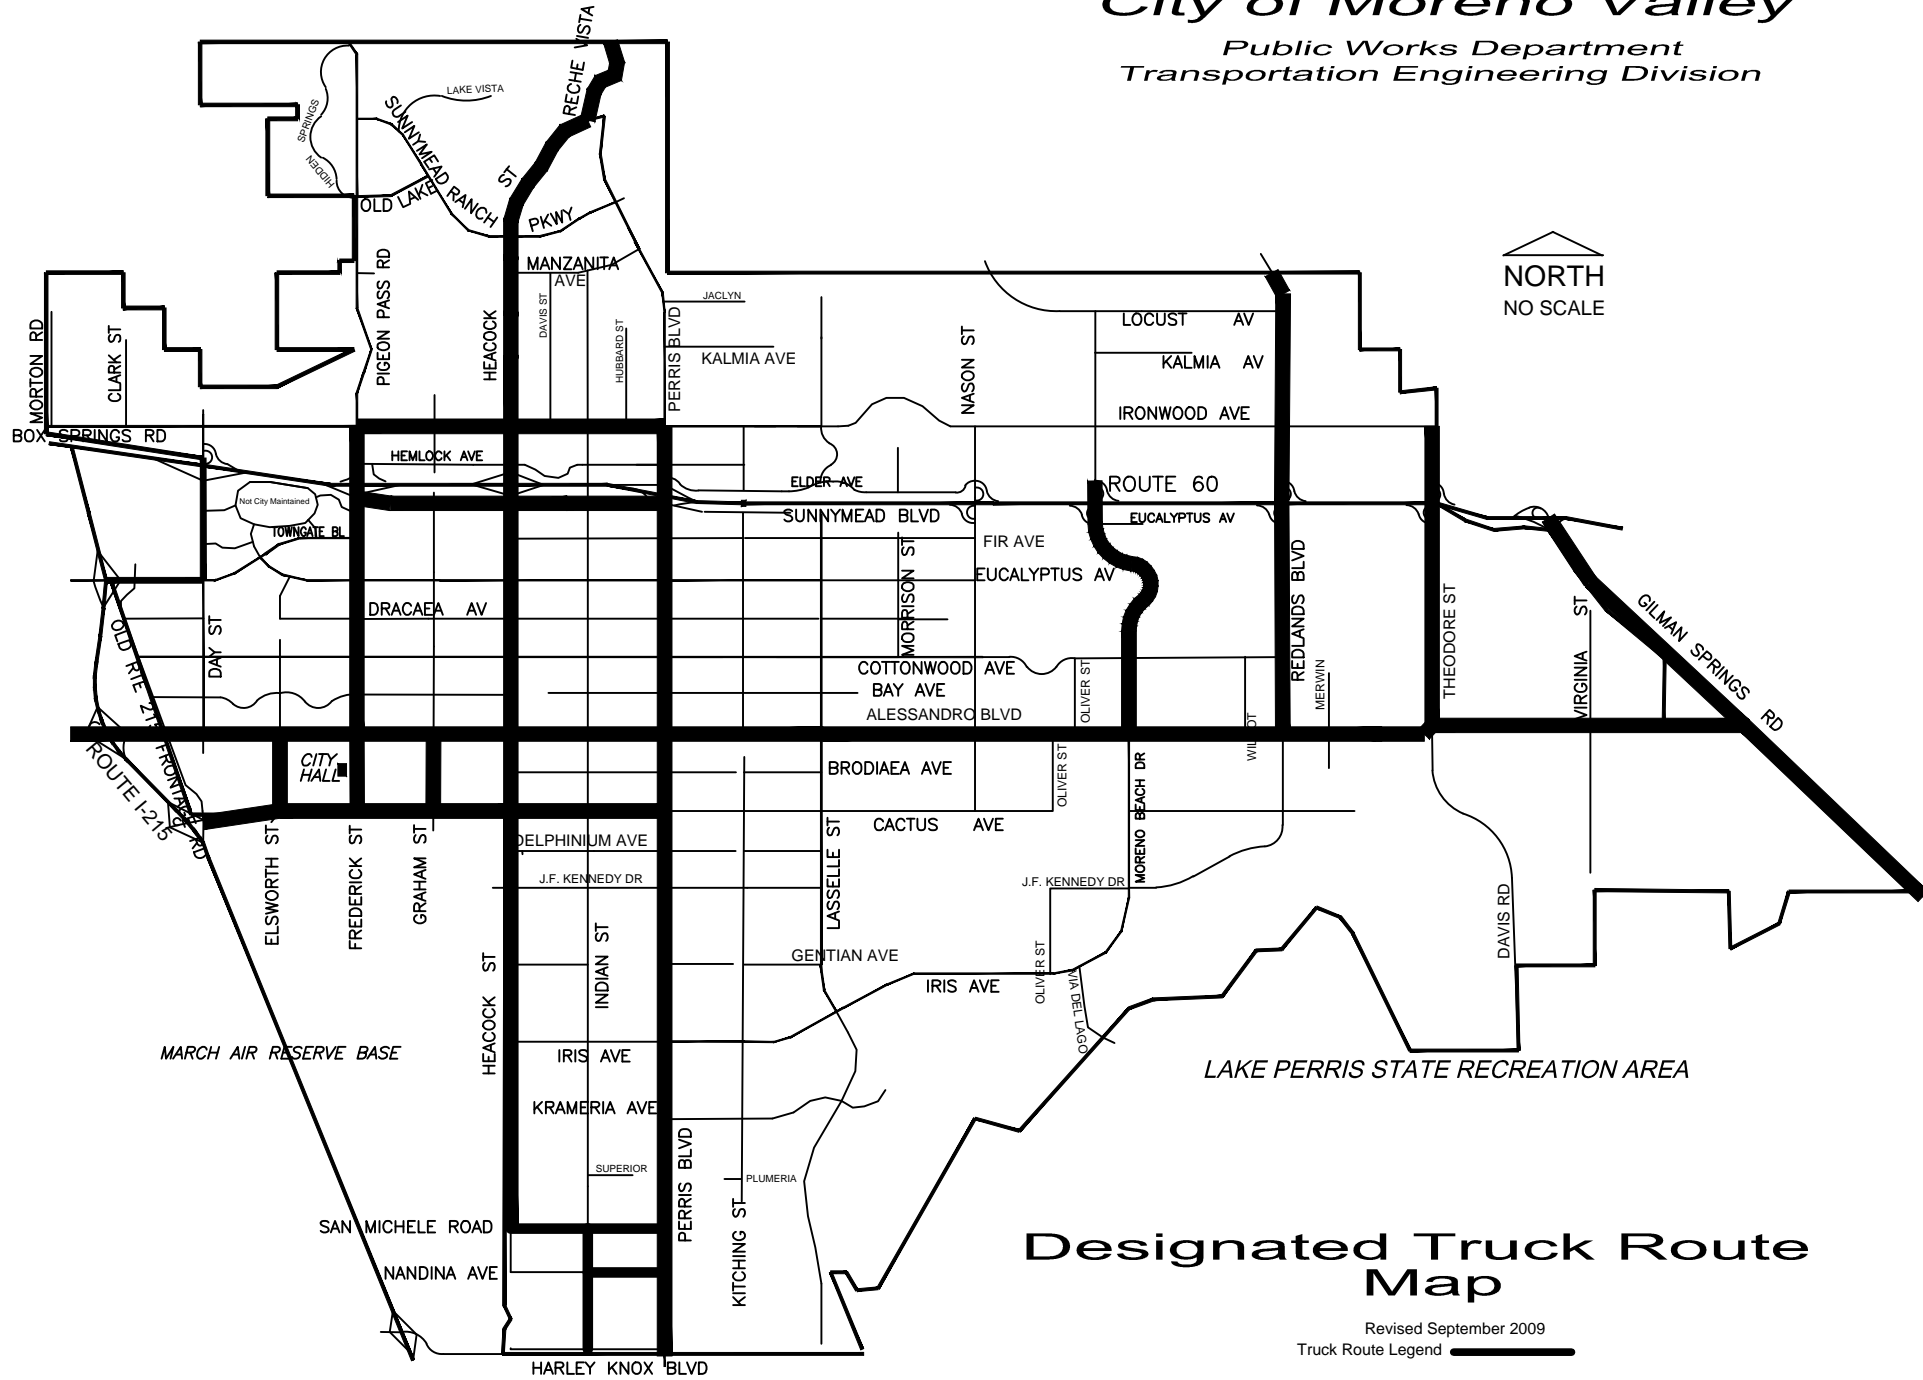

City of Moreno Valley

Public Works Department
Transportation Engineering Division

Designated Truck Route Map

Revised September 2009
Truck Route Legend 