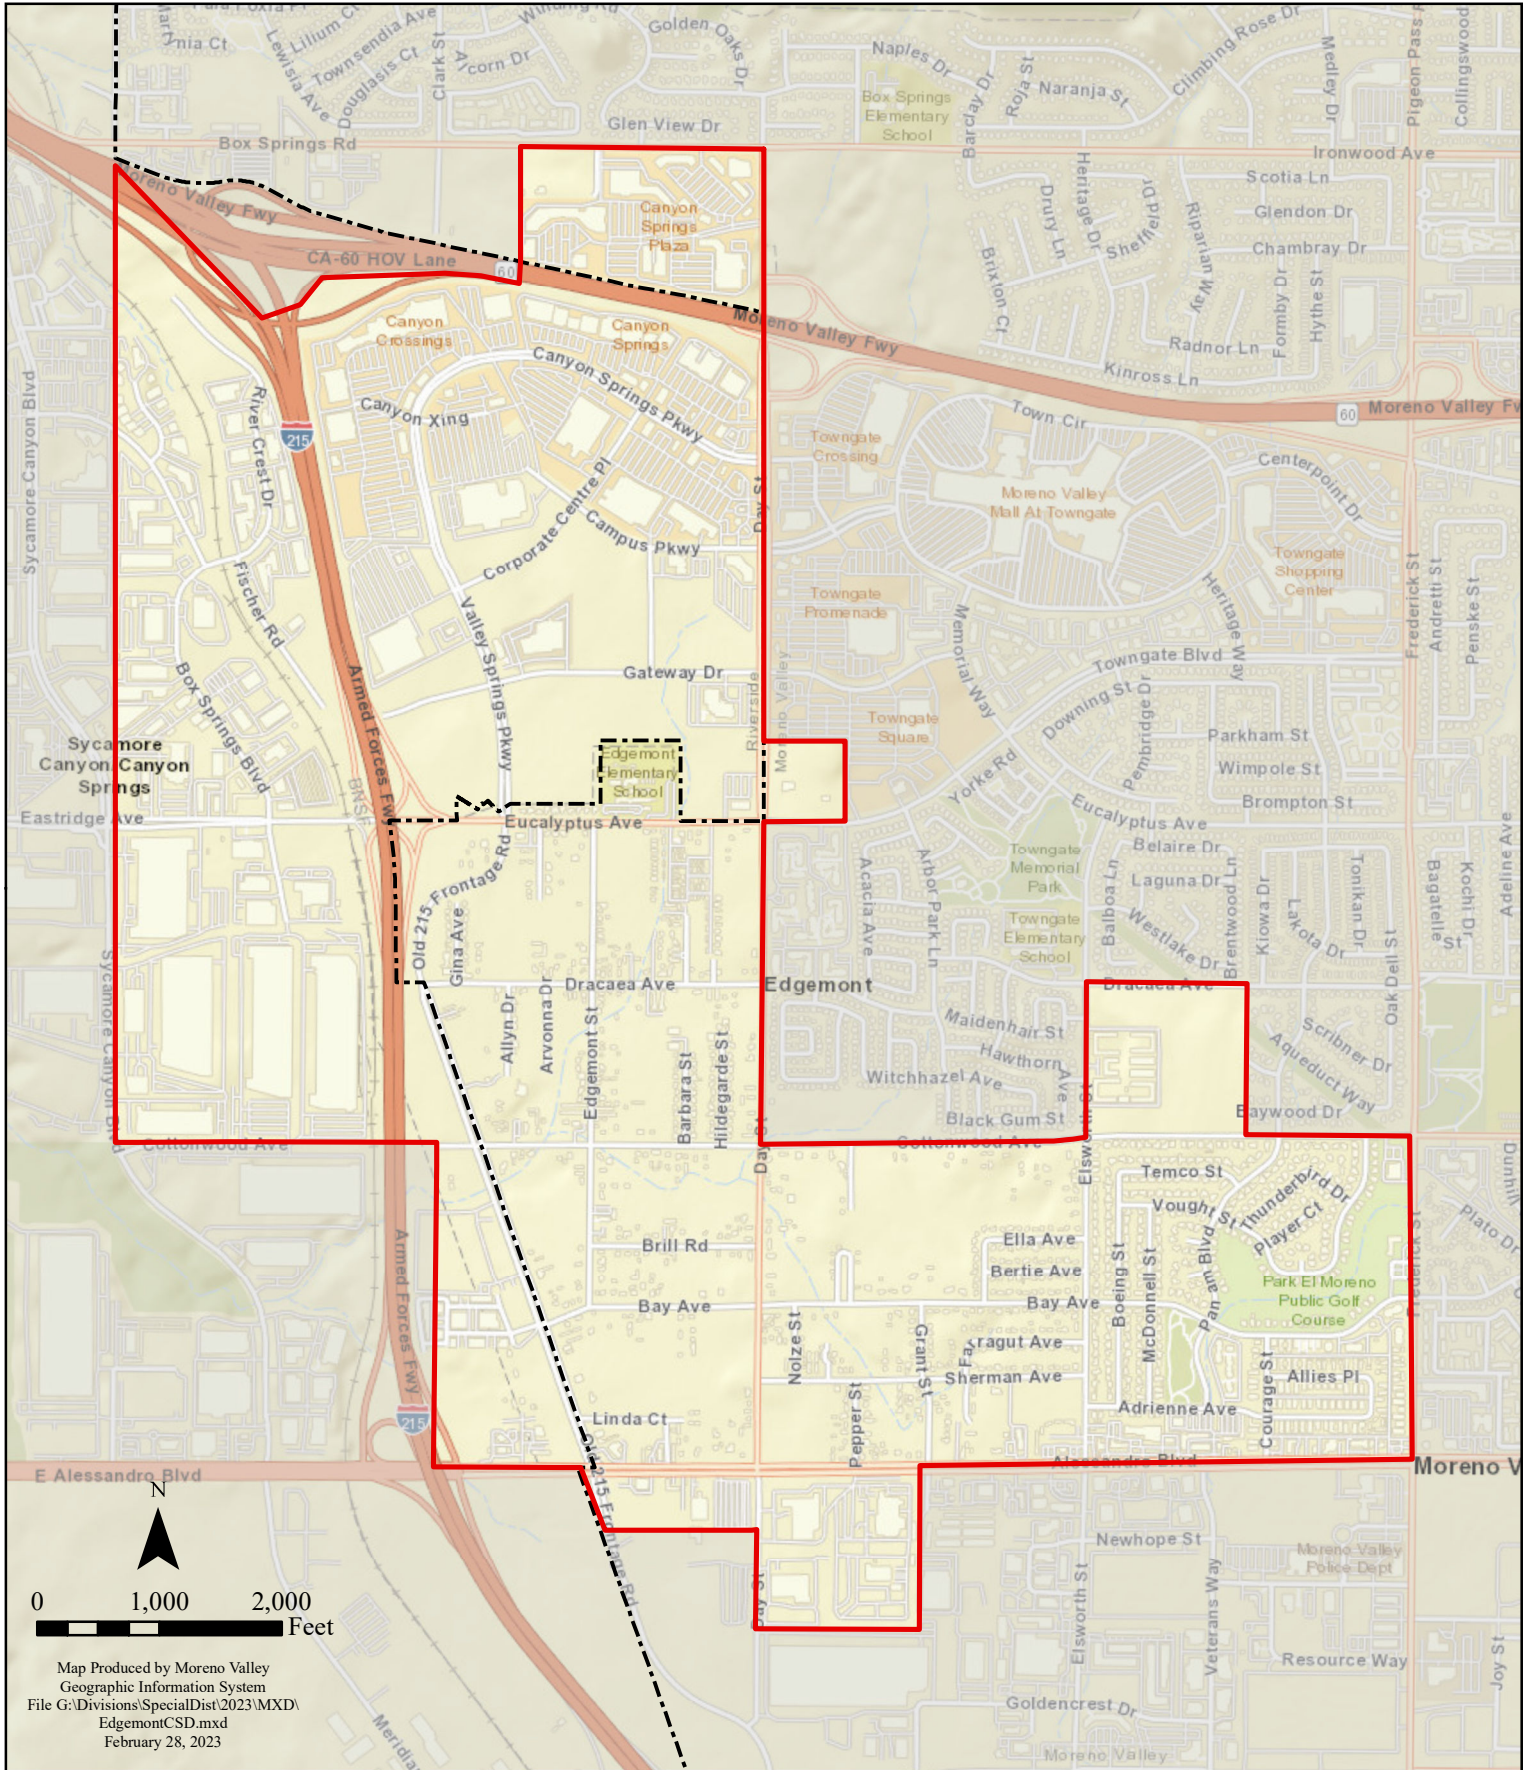

EDGEMONT COMMUNITY SERVICES DISTRICT

- Edgemont Community Services District
- City of Moreno Valley