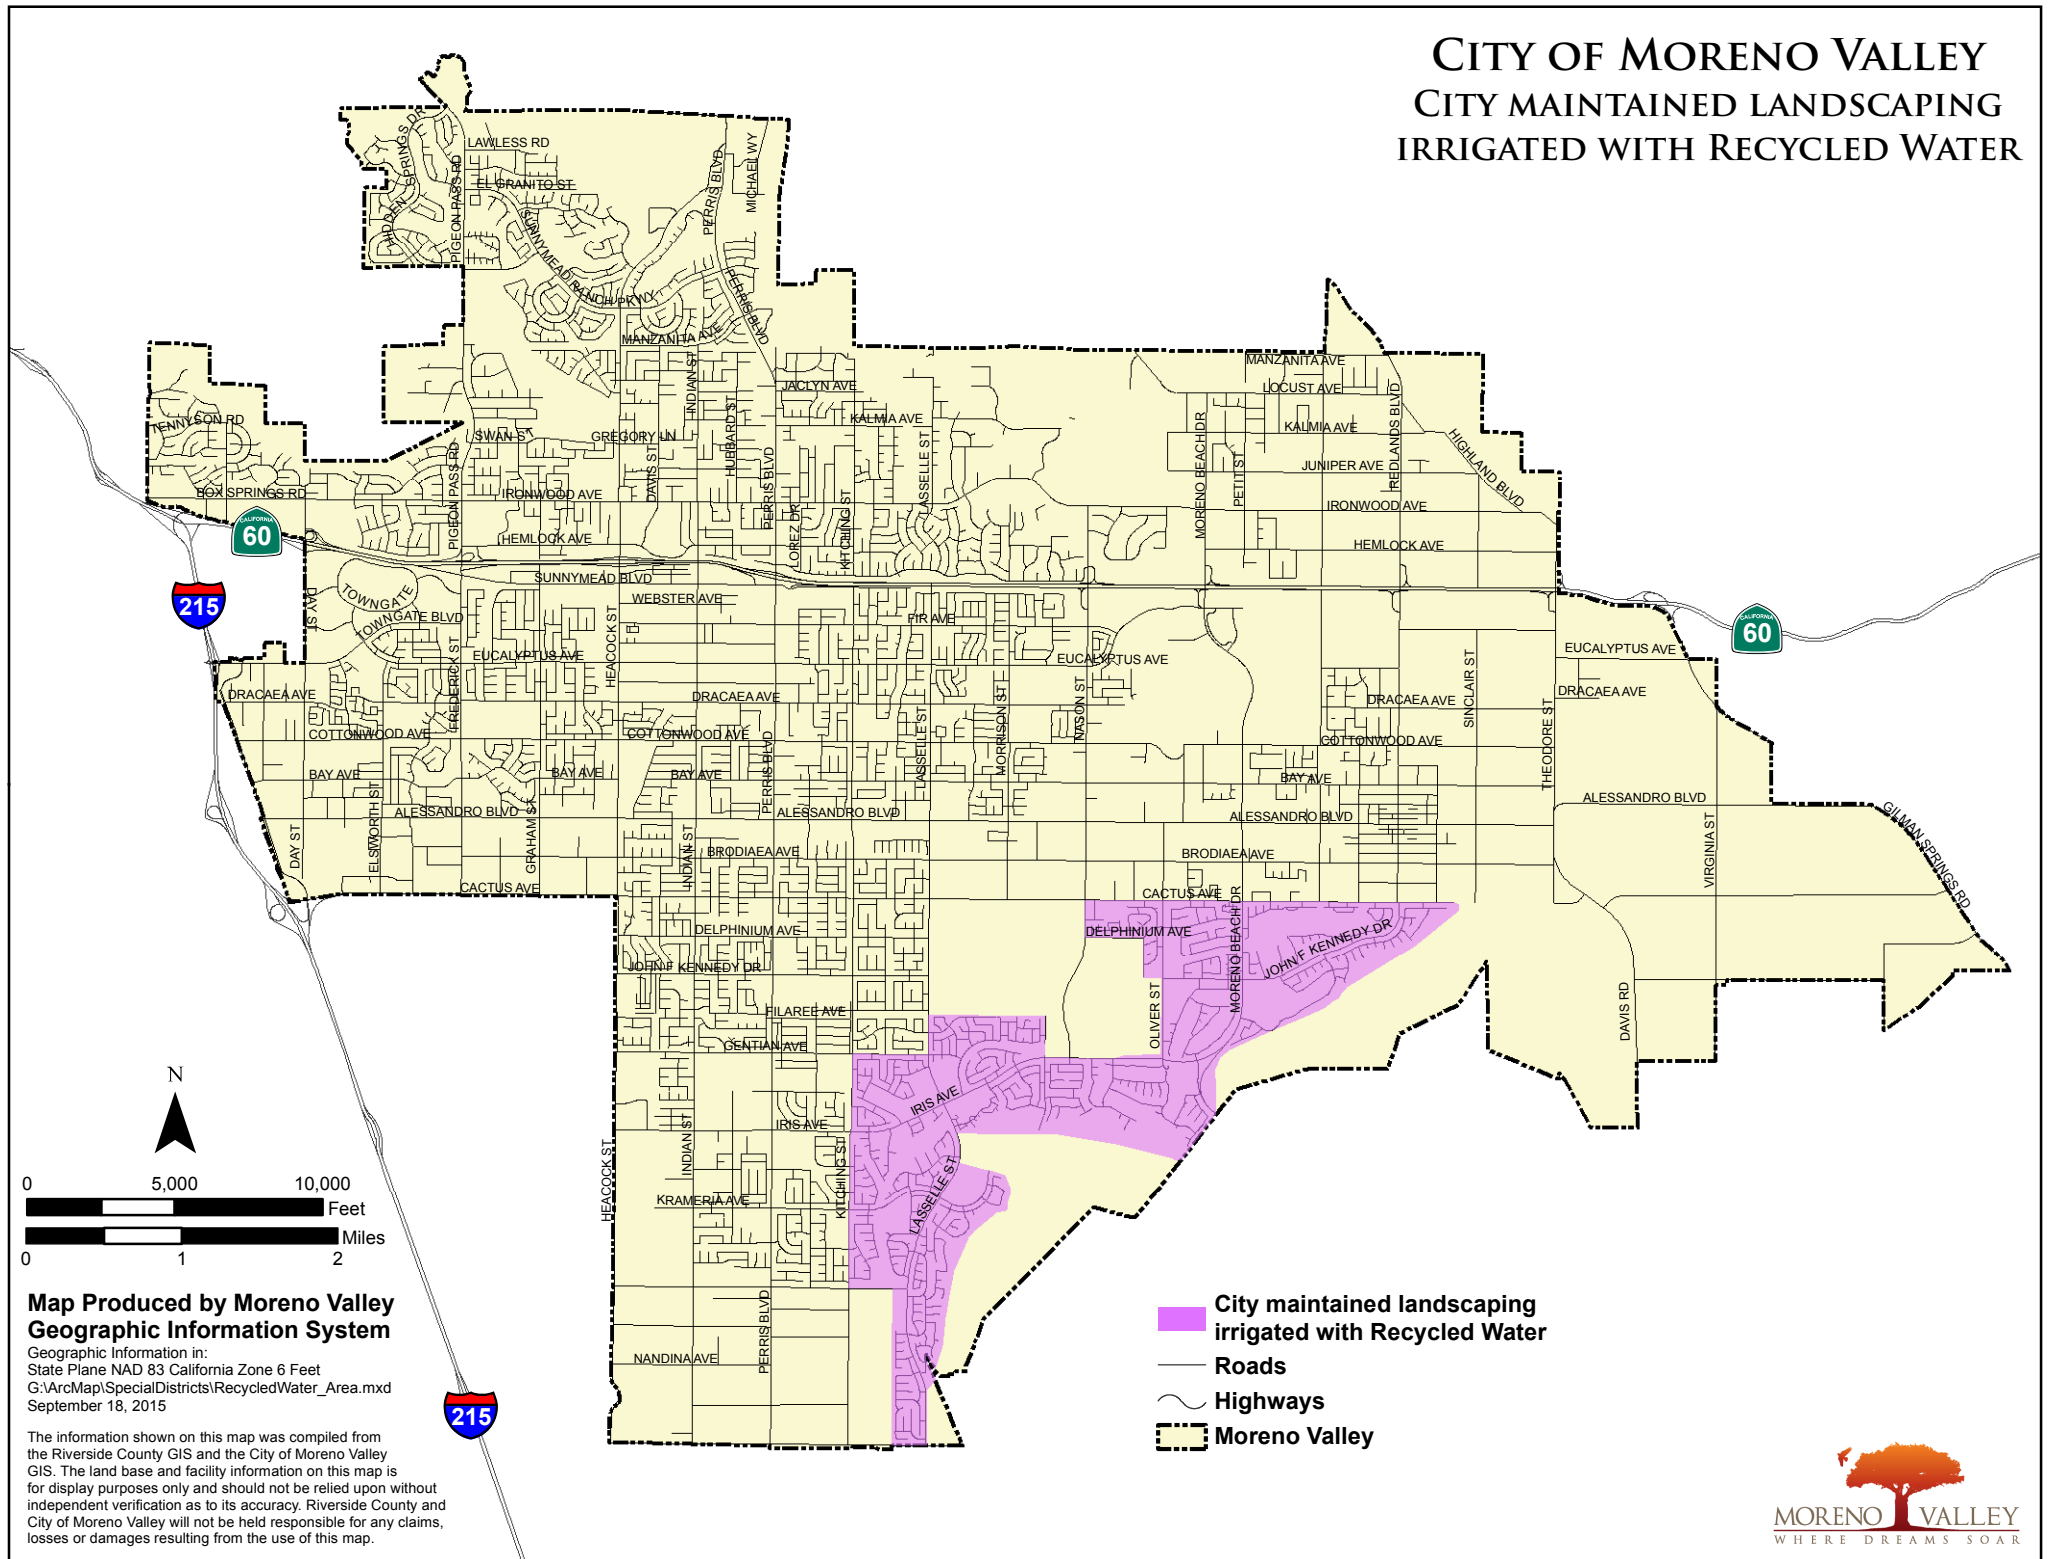

# CITY OF MORENO VALLEY

## CITY MAINTAINED LANDSCAPING

### IRRIGATED WITH RECYCLED WATER

**Map Produced by Moreno Valley Geographic Information System**

Geographic Information in:  
 State Plane NAD 83 California Zone 6 Feet  
 G:\ArcMap\SpecialDistricts\RecycledWater\_Area.mxd  
 September 18, 2015