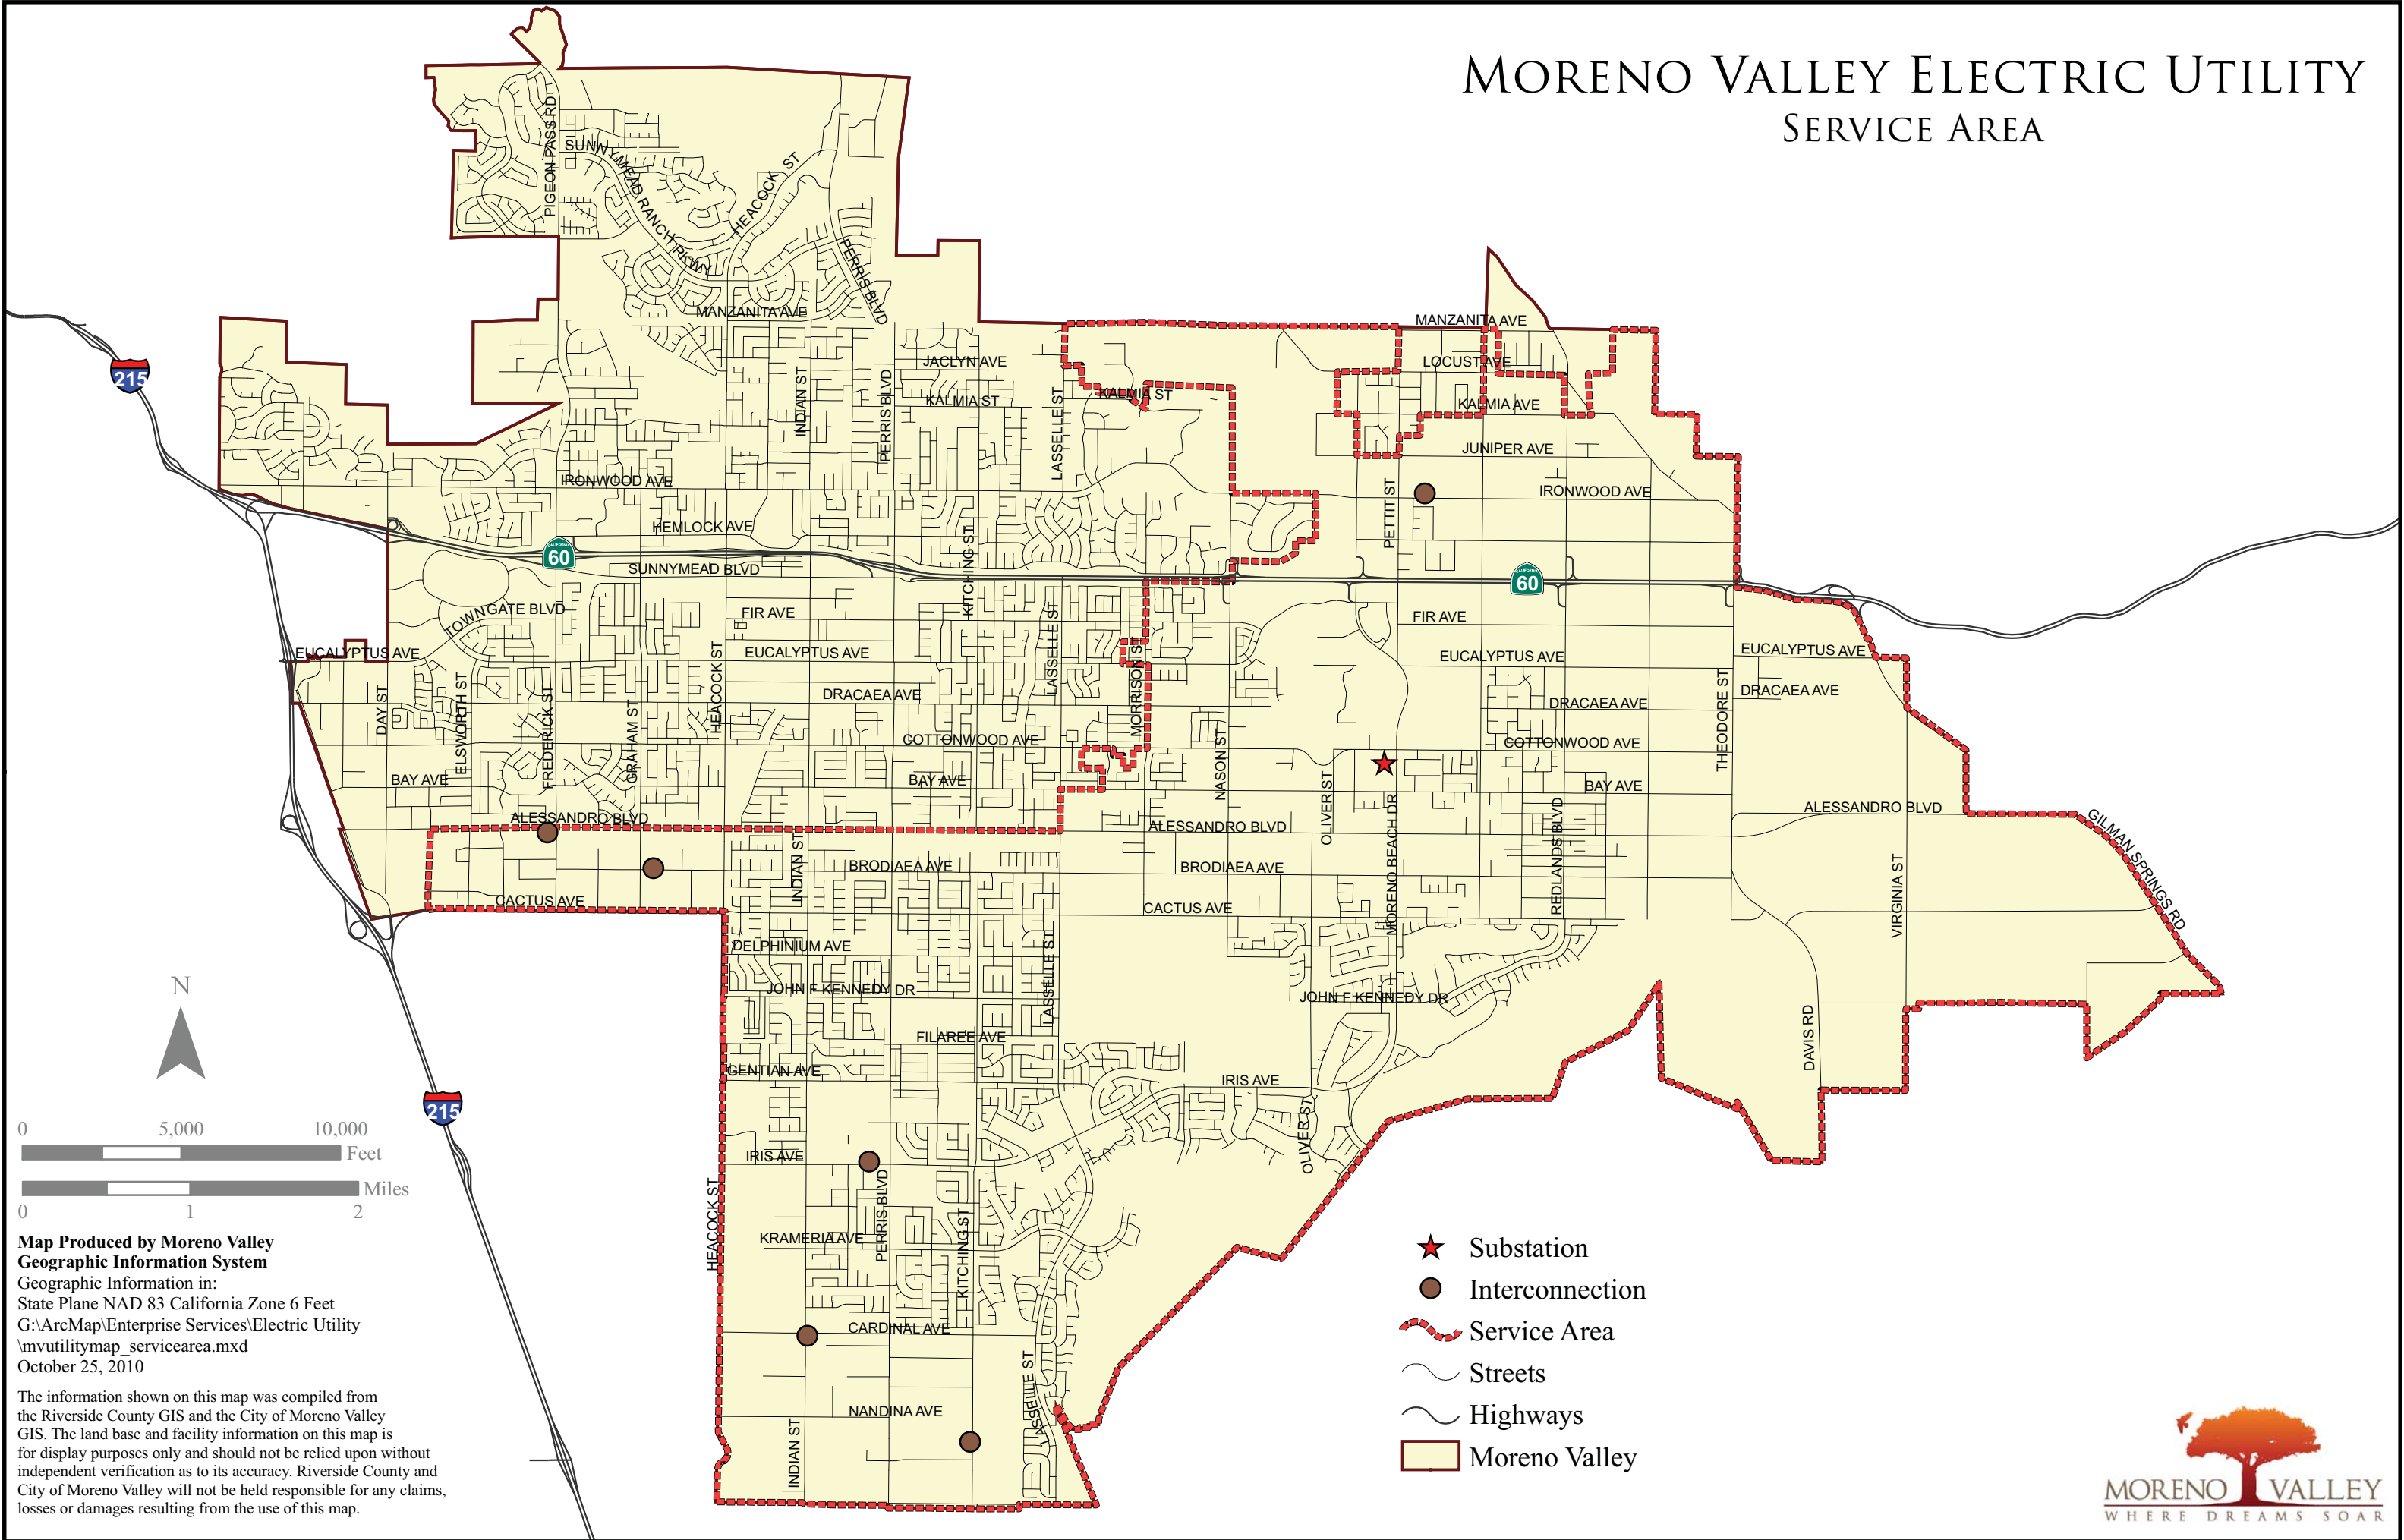

MORENO VALLEY ELECTRIC UTILITY SERVICE AREA

**Map Produced by Moreno Valley
Geographic Information System**
Geographic Information in:
State Plane NAD 83 California Zone 6 Feet
G:\ArcMap\Enterprise Services\Electric Utility
\mvutilitymap_servicearea.mxd
October 25, 2010

The information shown on this map was compiled from the Riverside County GIS and the City of Moreno Valley GIS. The land base and facility information on this map is for display purposes only and should not be relied upon without independent verification as to its accuracy. Riverside County and City of Moreno Valley will not be held responsible for any claims, losses or damages resulting from the use of this map.

- ★ Substation
- Interconnection
- Service Area
- ~ Streets
- ~ Highways
- Moreno Valley