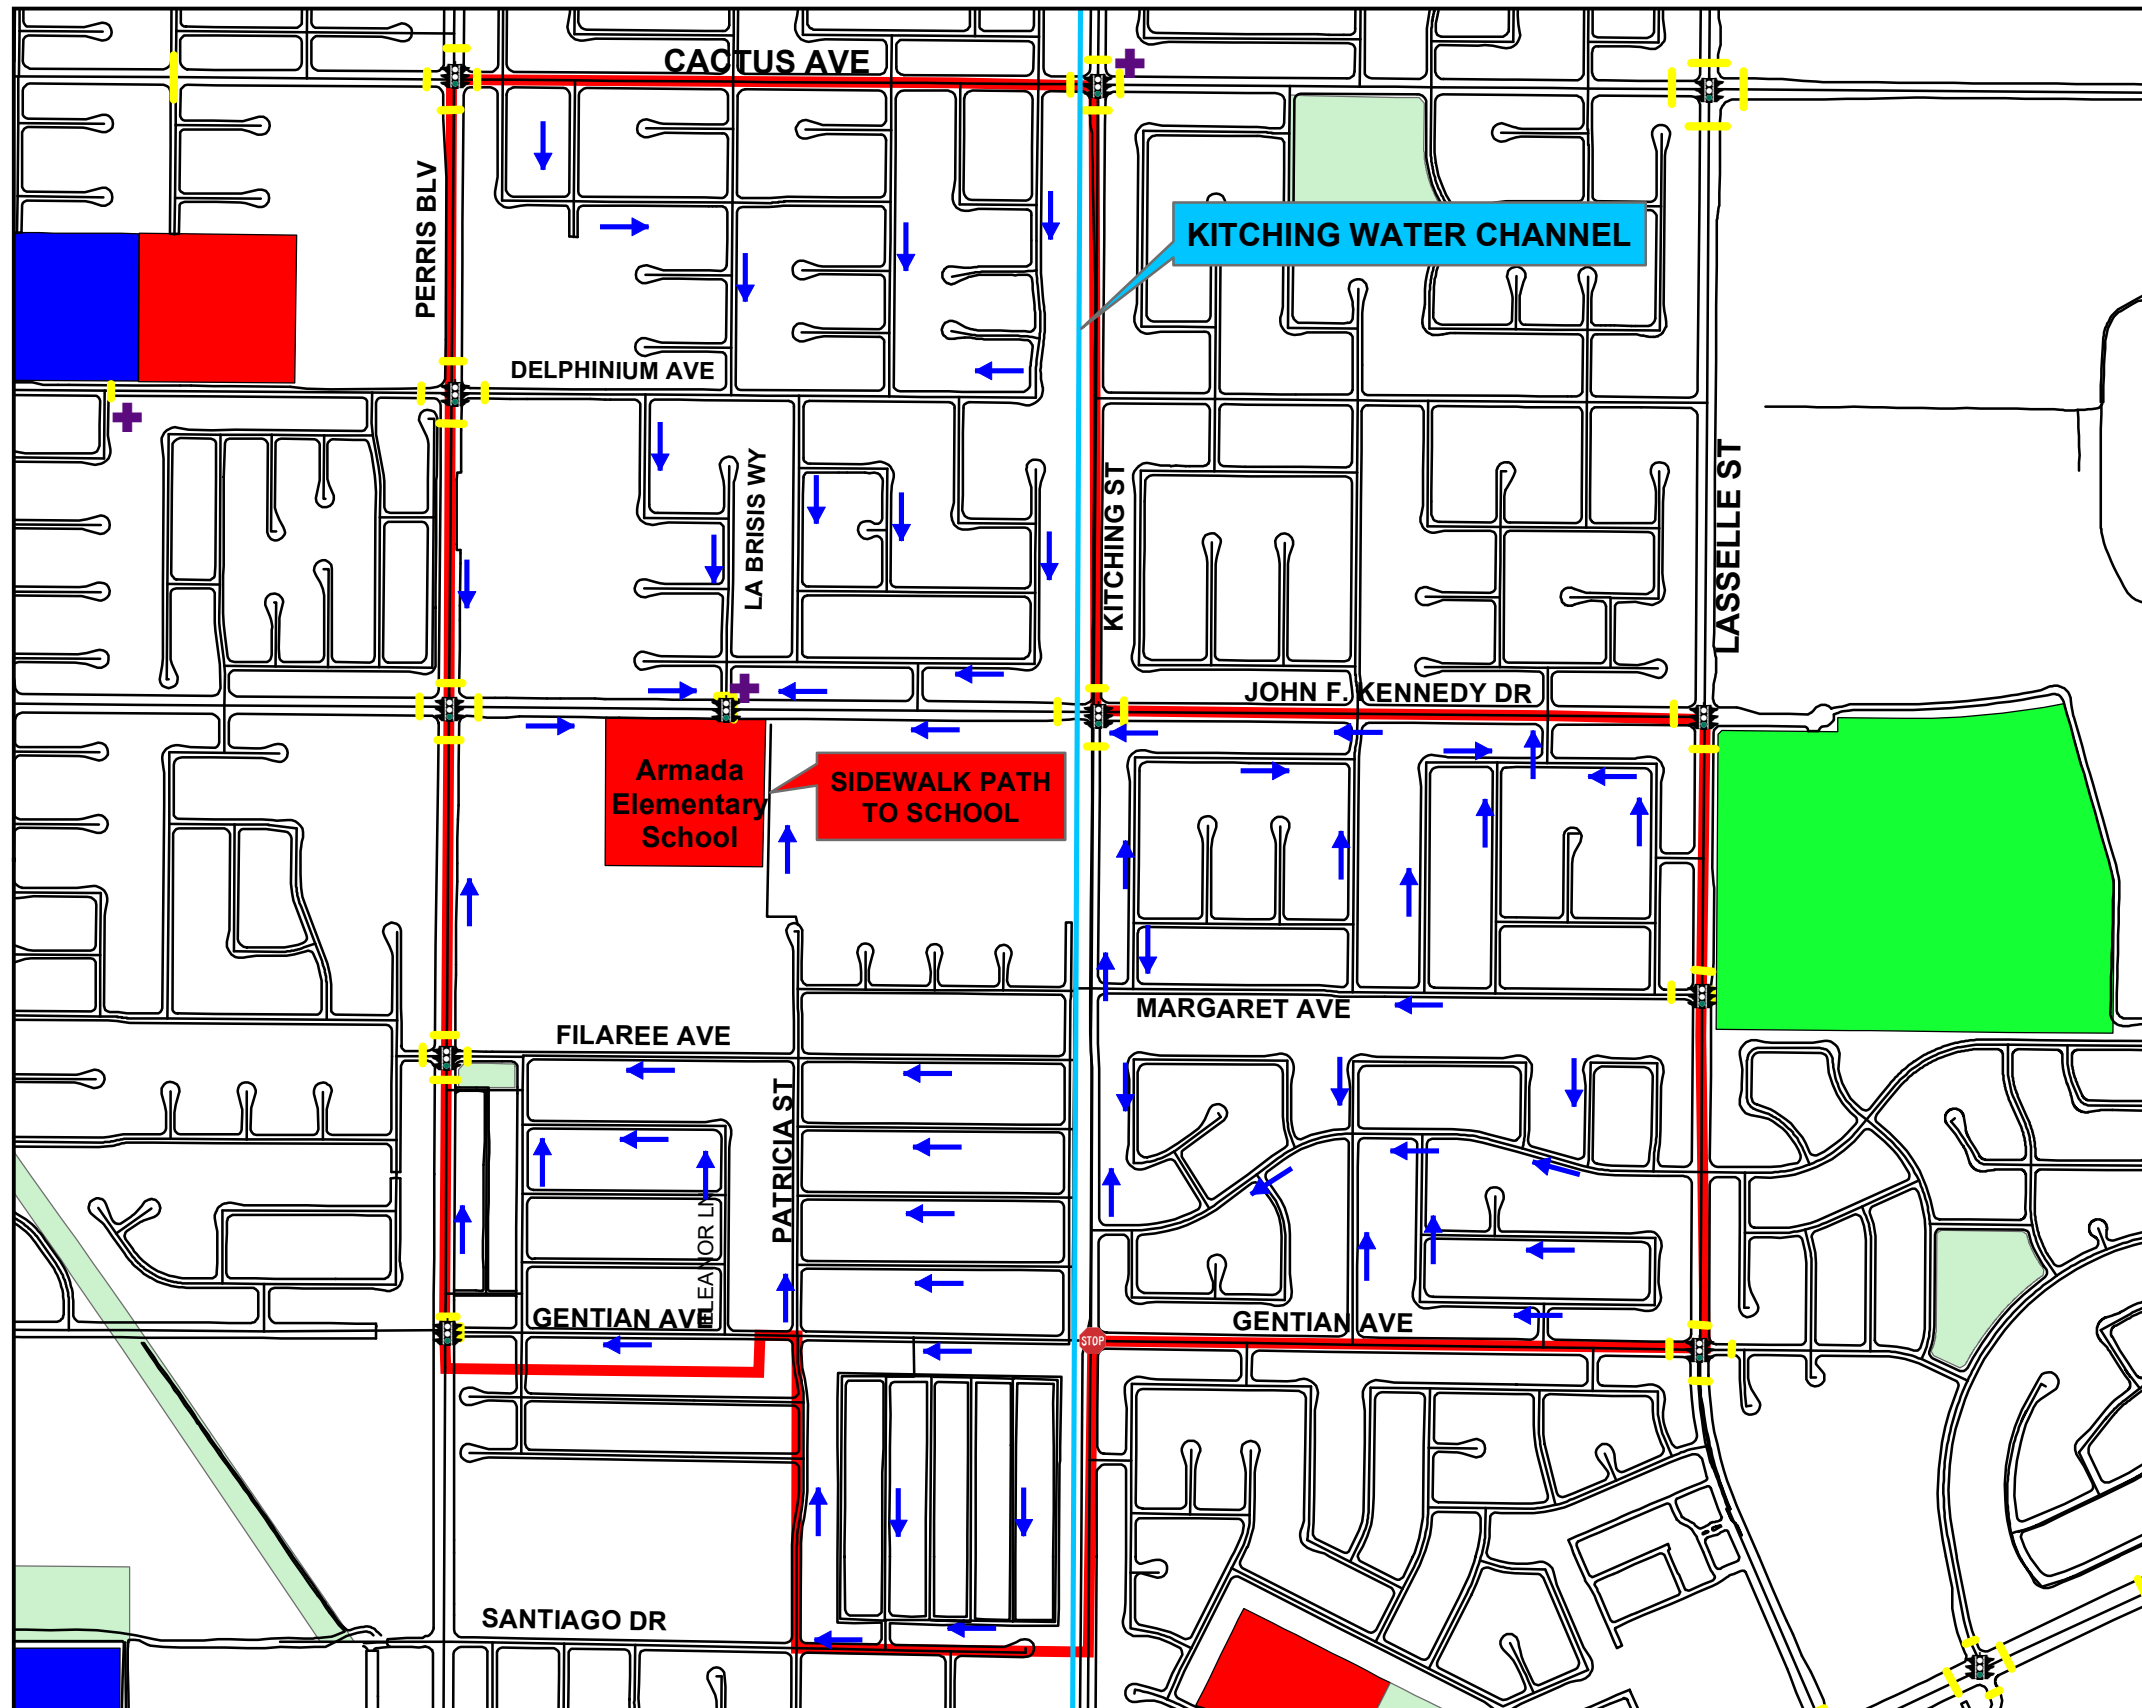

SUGGESTED WALKING ROUTES TO ARMADA ELEMENTARY SCHOOL

Legends

- Crossing Guard
- Traffic Signal
- All Way Stop
- Crosswalk
- MV Roads
- Armada Attendance
- City Parks
- Elementary School
- K-12 School
- Middle School
- High School
- College
- City Boundary
- Suggested Walking Route

This map is intended for informational purposes only. The City of Moreno Valley assumes no responsibility for using these routes.
Last update - 2021

1,500 750 0 1,500 Feet