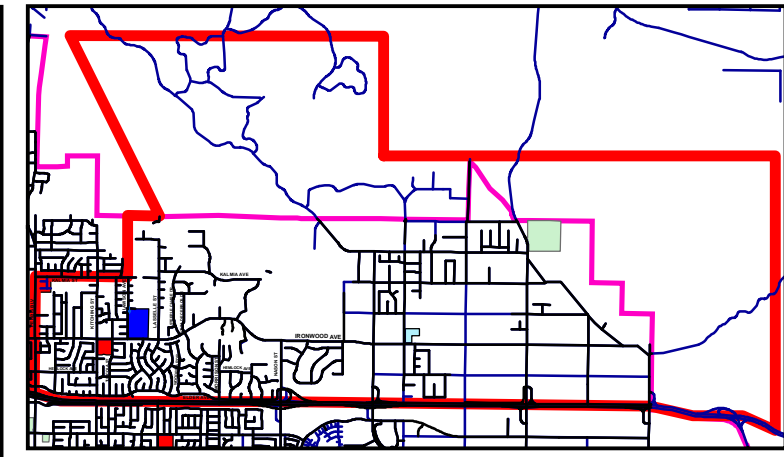

Suggested Walking Routes to Cloverdale Elementary School

KEY MAP - CLOVERDALE BOUNDARY

Legends

- Crossing Guard
- Traffic Signal
- All Way Stop
- Crosswalk
- MV Roads
- Riverside County Roads
- Cloverdale Attendance
- City Parks
- Elementary School
- K-12 School
- Middle School
- High School
- College
- City Boundary
- Suggested Walking Route

This map is intended for informational purposes only. Walking distance is based on a 1.5 mile radius.
 The City of Moreno Valley assumes no responsibility for using these routes.
 Last update - 2021