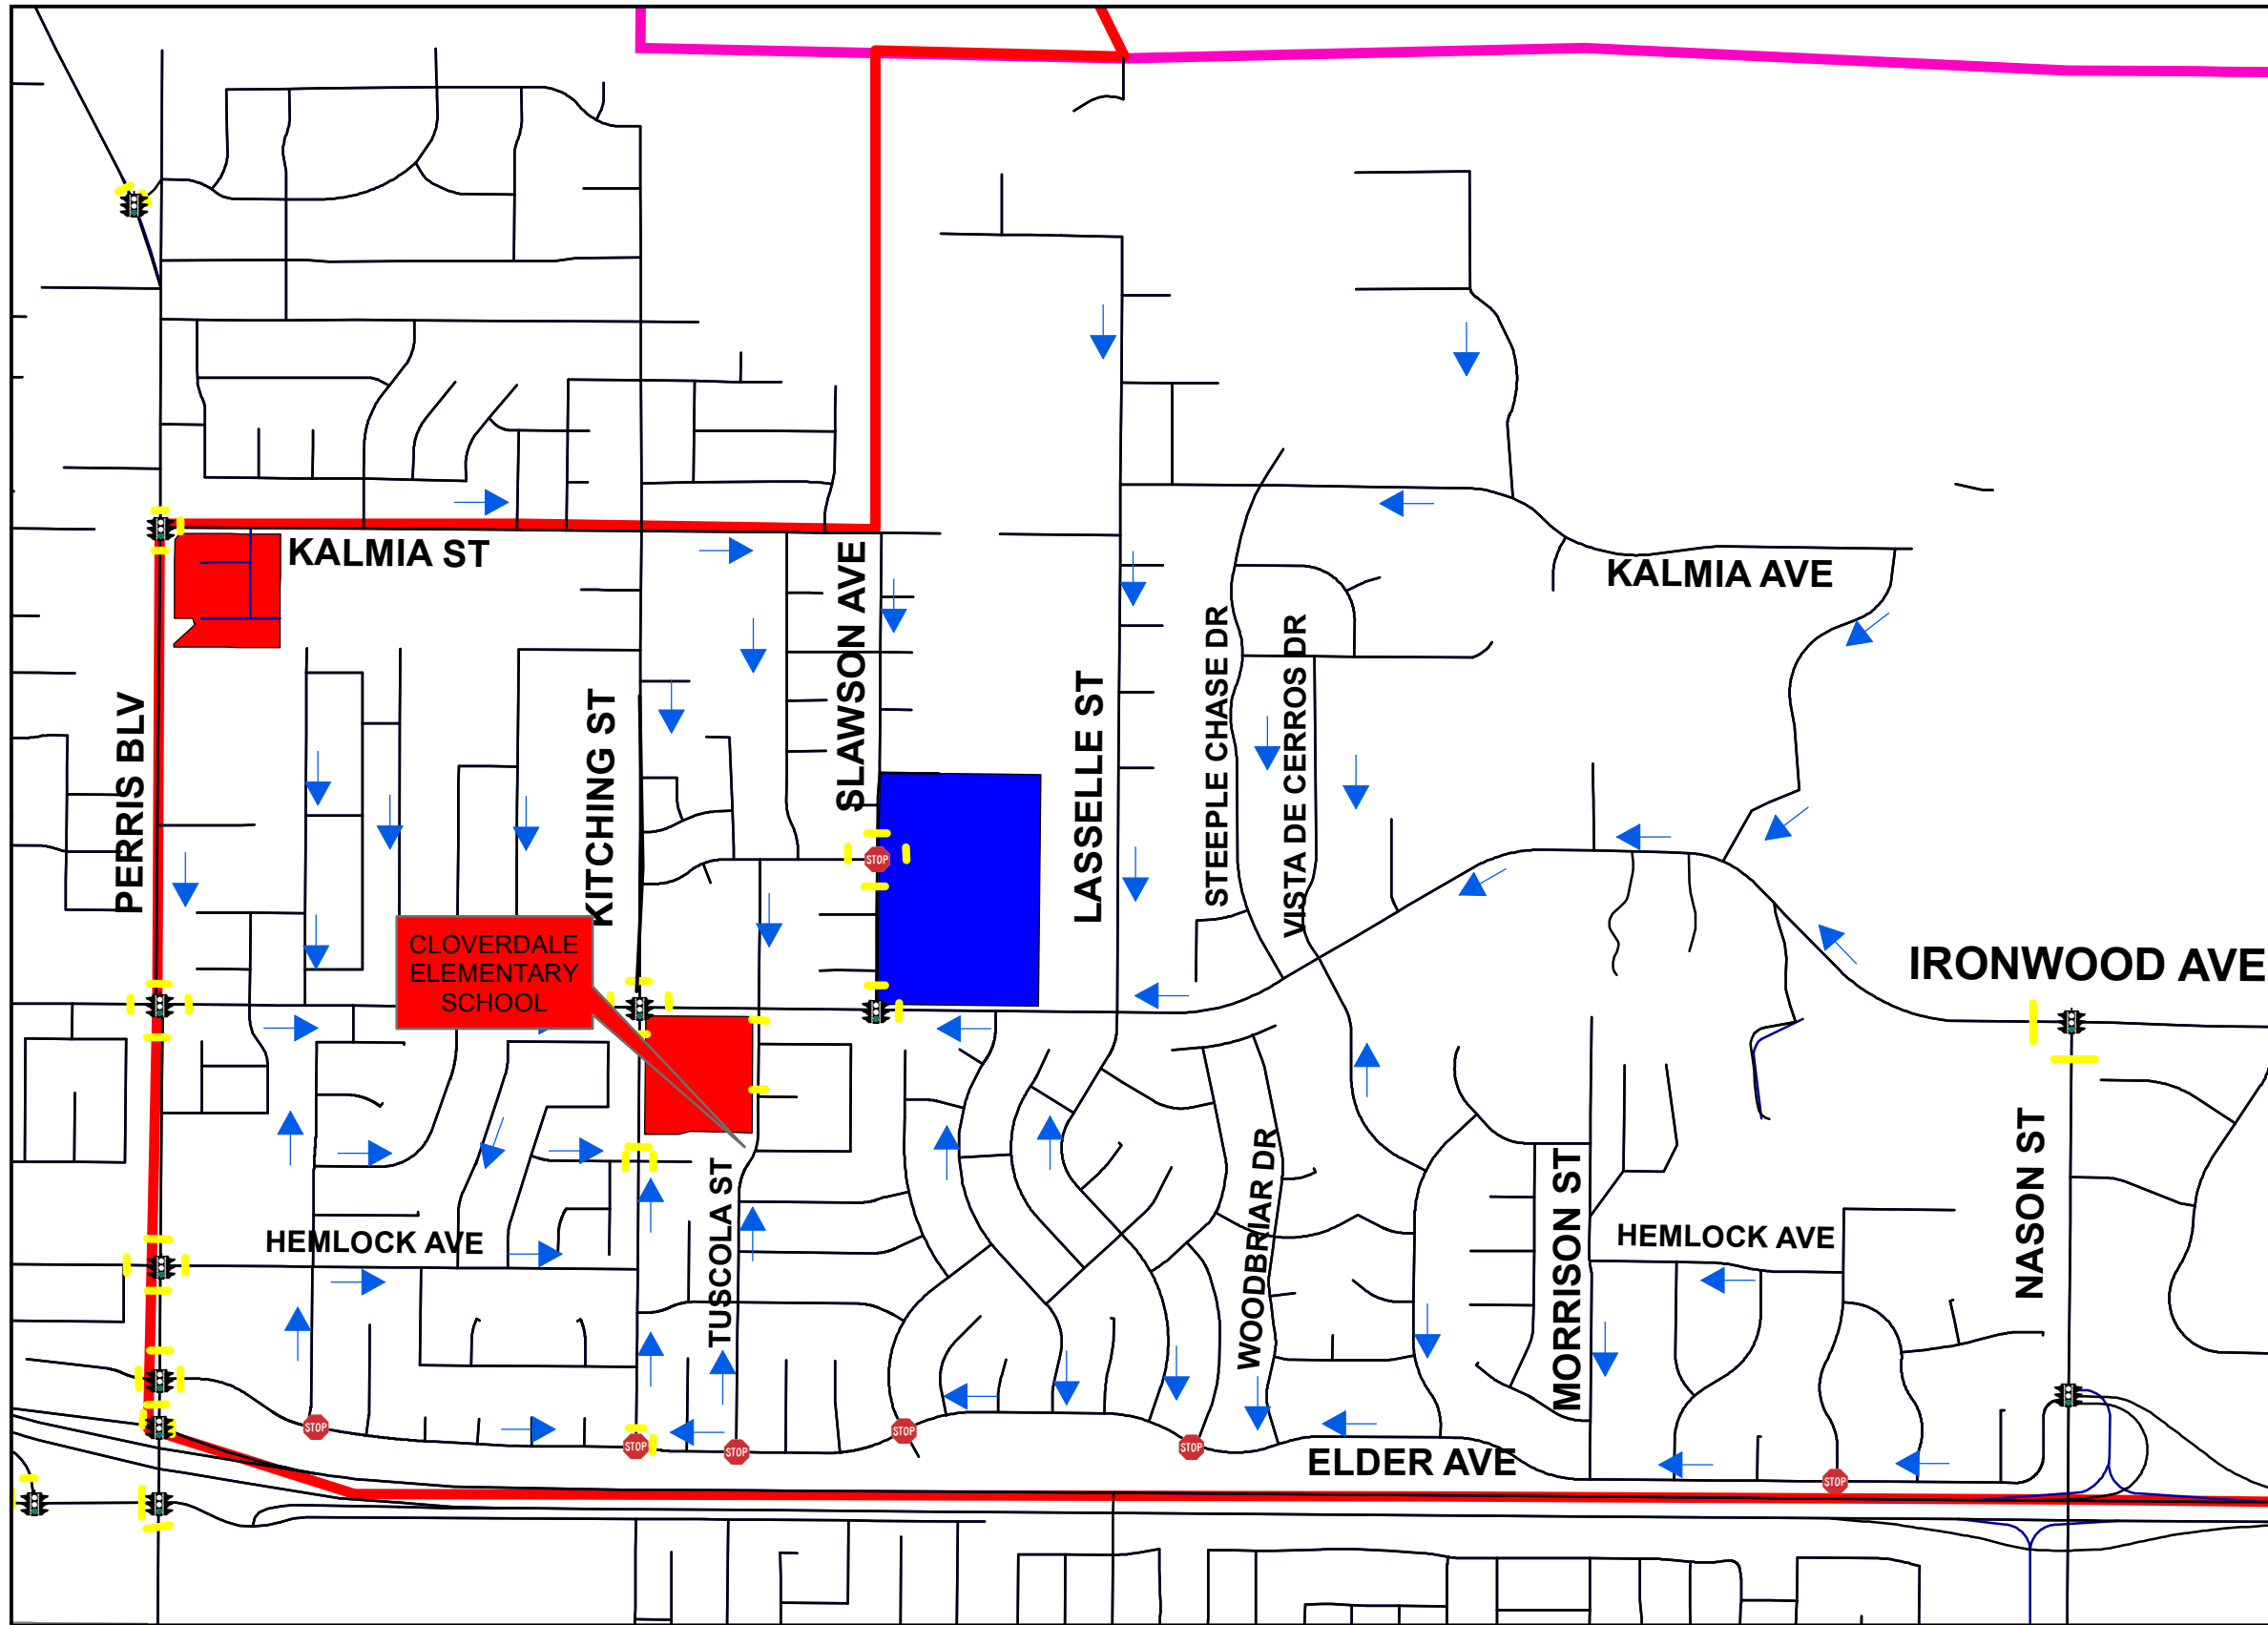

Suggested Walking Routes to Cloverdale Elementary School

KEY MAP - CLOVERDALE BOUNDARY

Legends

- Crossing Guard
- Traffic Signal
- All Way Stop
- Crosswalk
- MV Roads
- Riverside County Roads
- Cloverdale Attendance
- City Parks
- Elementary School
- K-12 School
- Middle School
- High School
- College
- City Boundary
- Suggested Walking Route

This map is intended for informational purposes only. Walking distance is based on a 1.5 mile radius.
 The City of Moreno Valley assumes no responsibility for using these routes.
 Last update - 2021