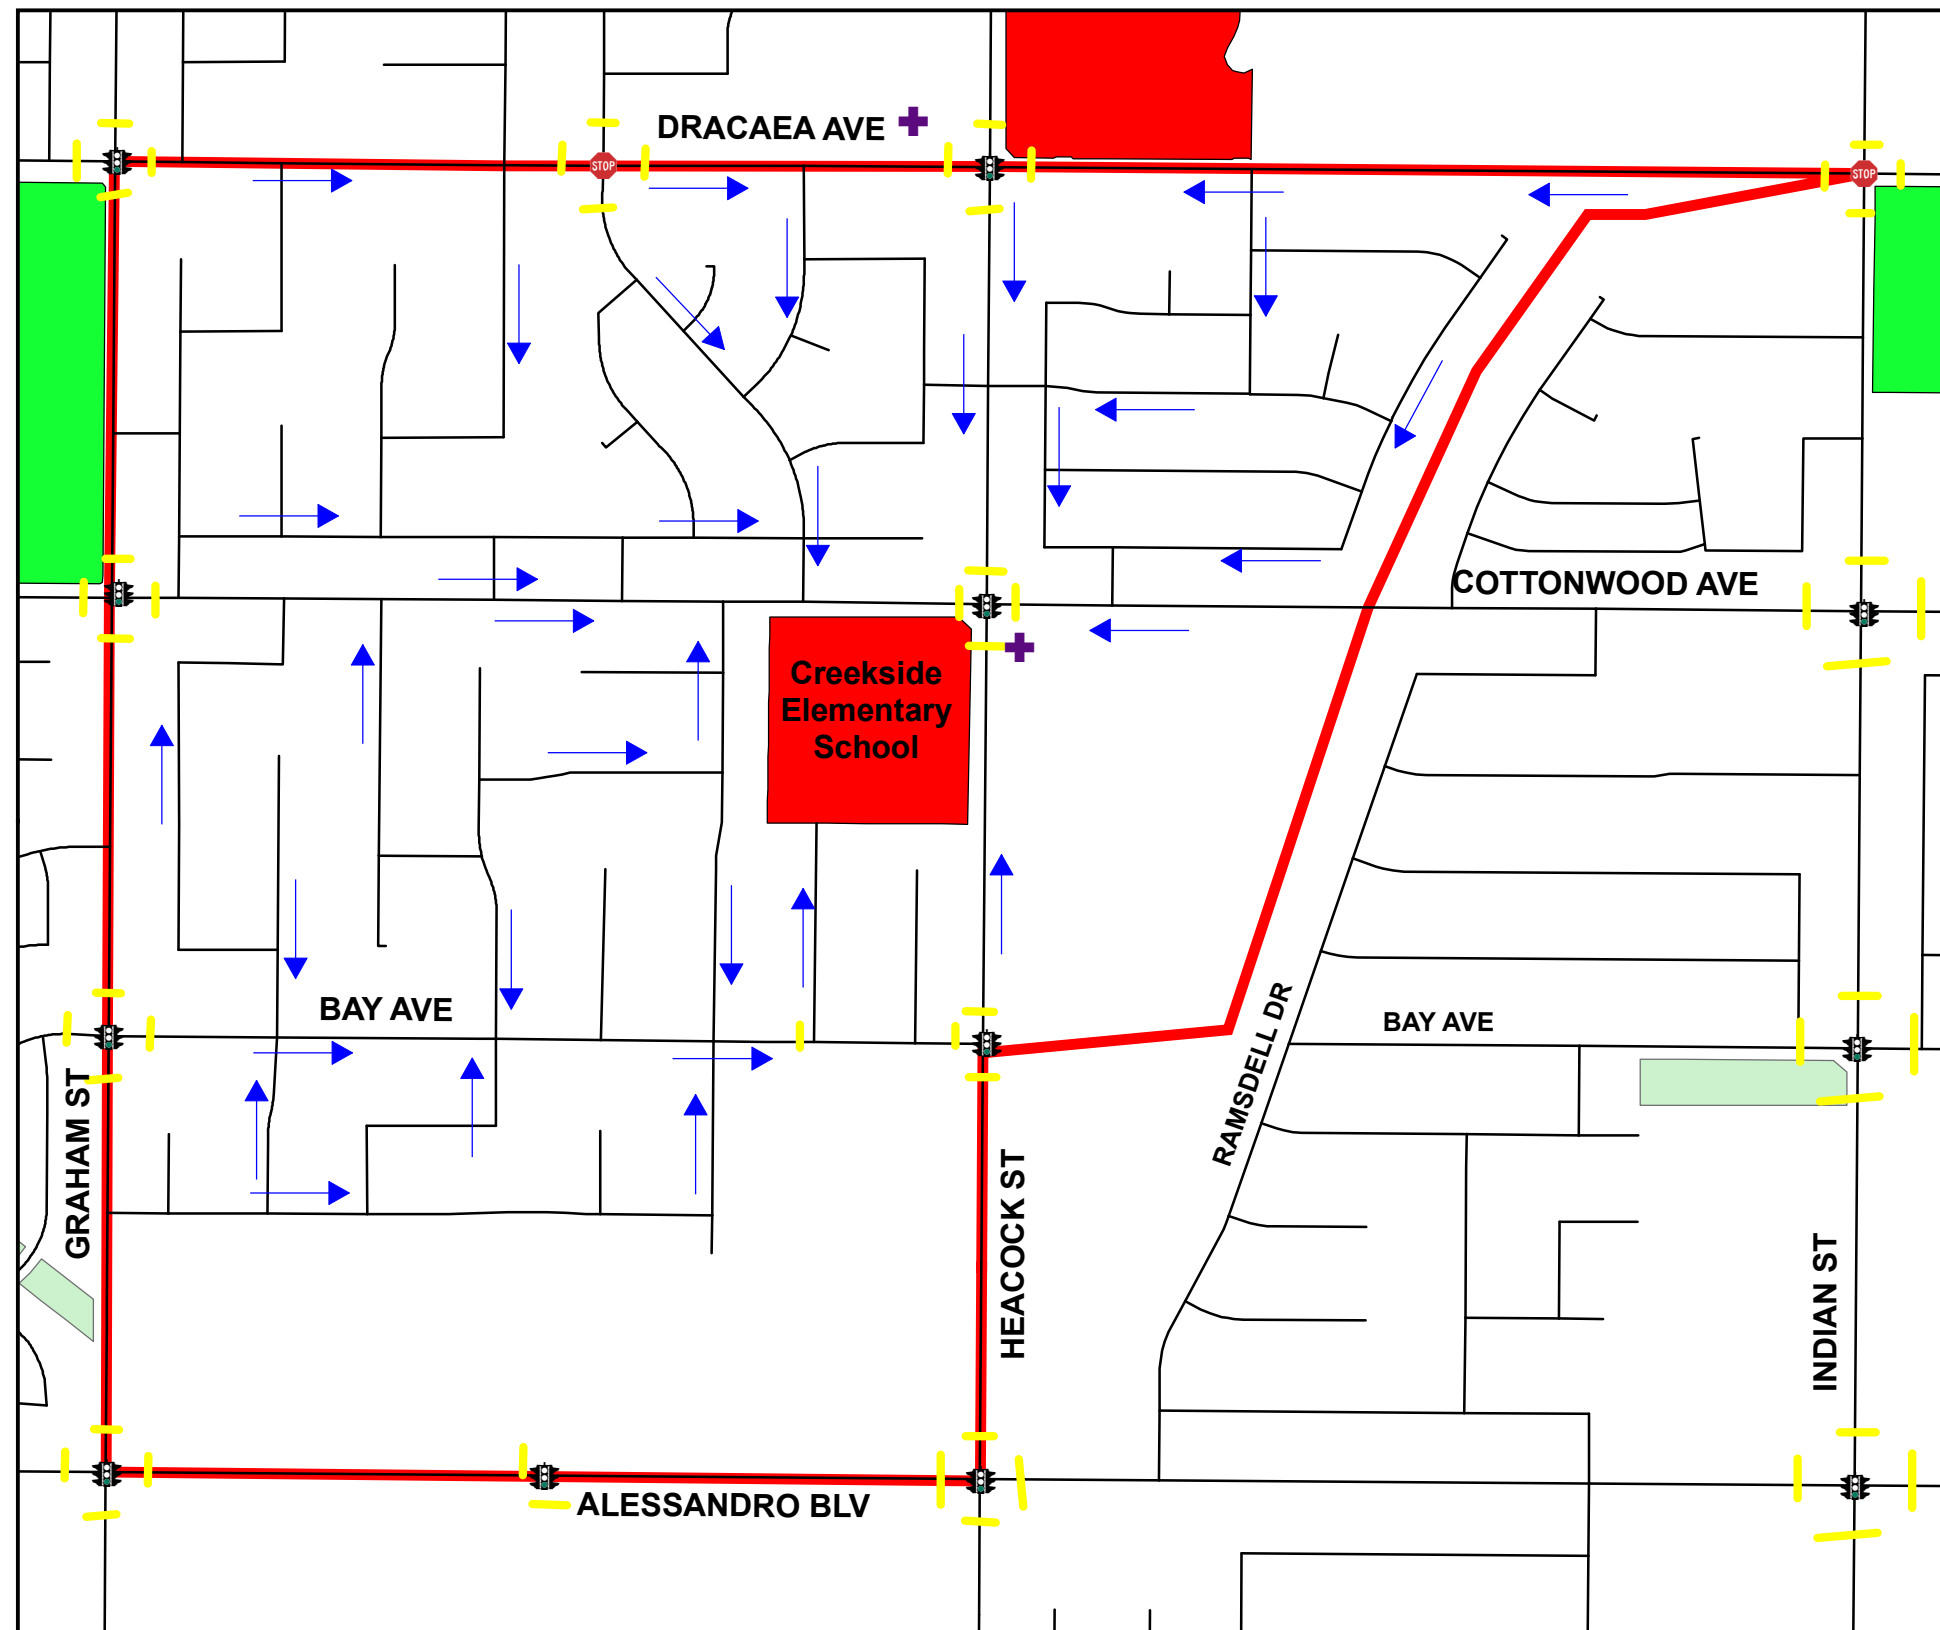

# SUGGESTED WALKING ROUTES TO CREEKSIDE ELEMENTARY SCHOOL

## Legends

- Crossing Guard
- All Way Stop
- Traffic Signal
- Crosswalk
- MV Roads
- Creekside Attendance
- City Parks
- Elementary School
- K-12 School
- Middle School
- High School
- College
- City Boundary
- Suggested Walking Route

This map is intended for informational purposes only. The City of Moreno Valley assumes no responsibility for using these routes.  
Last update - 2021