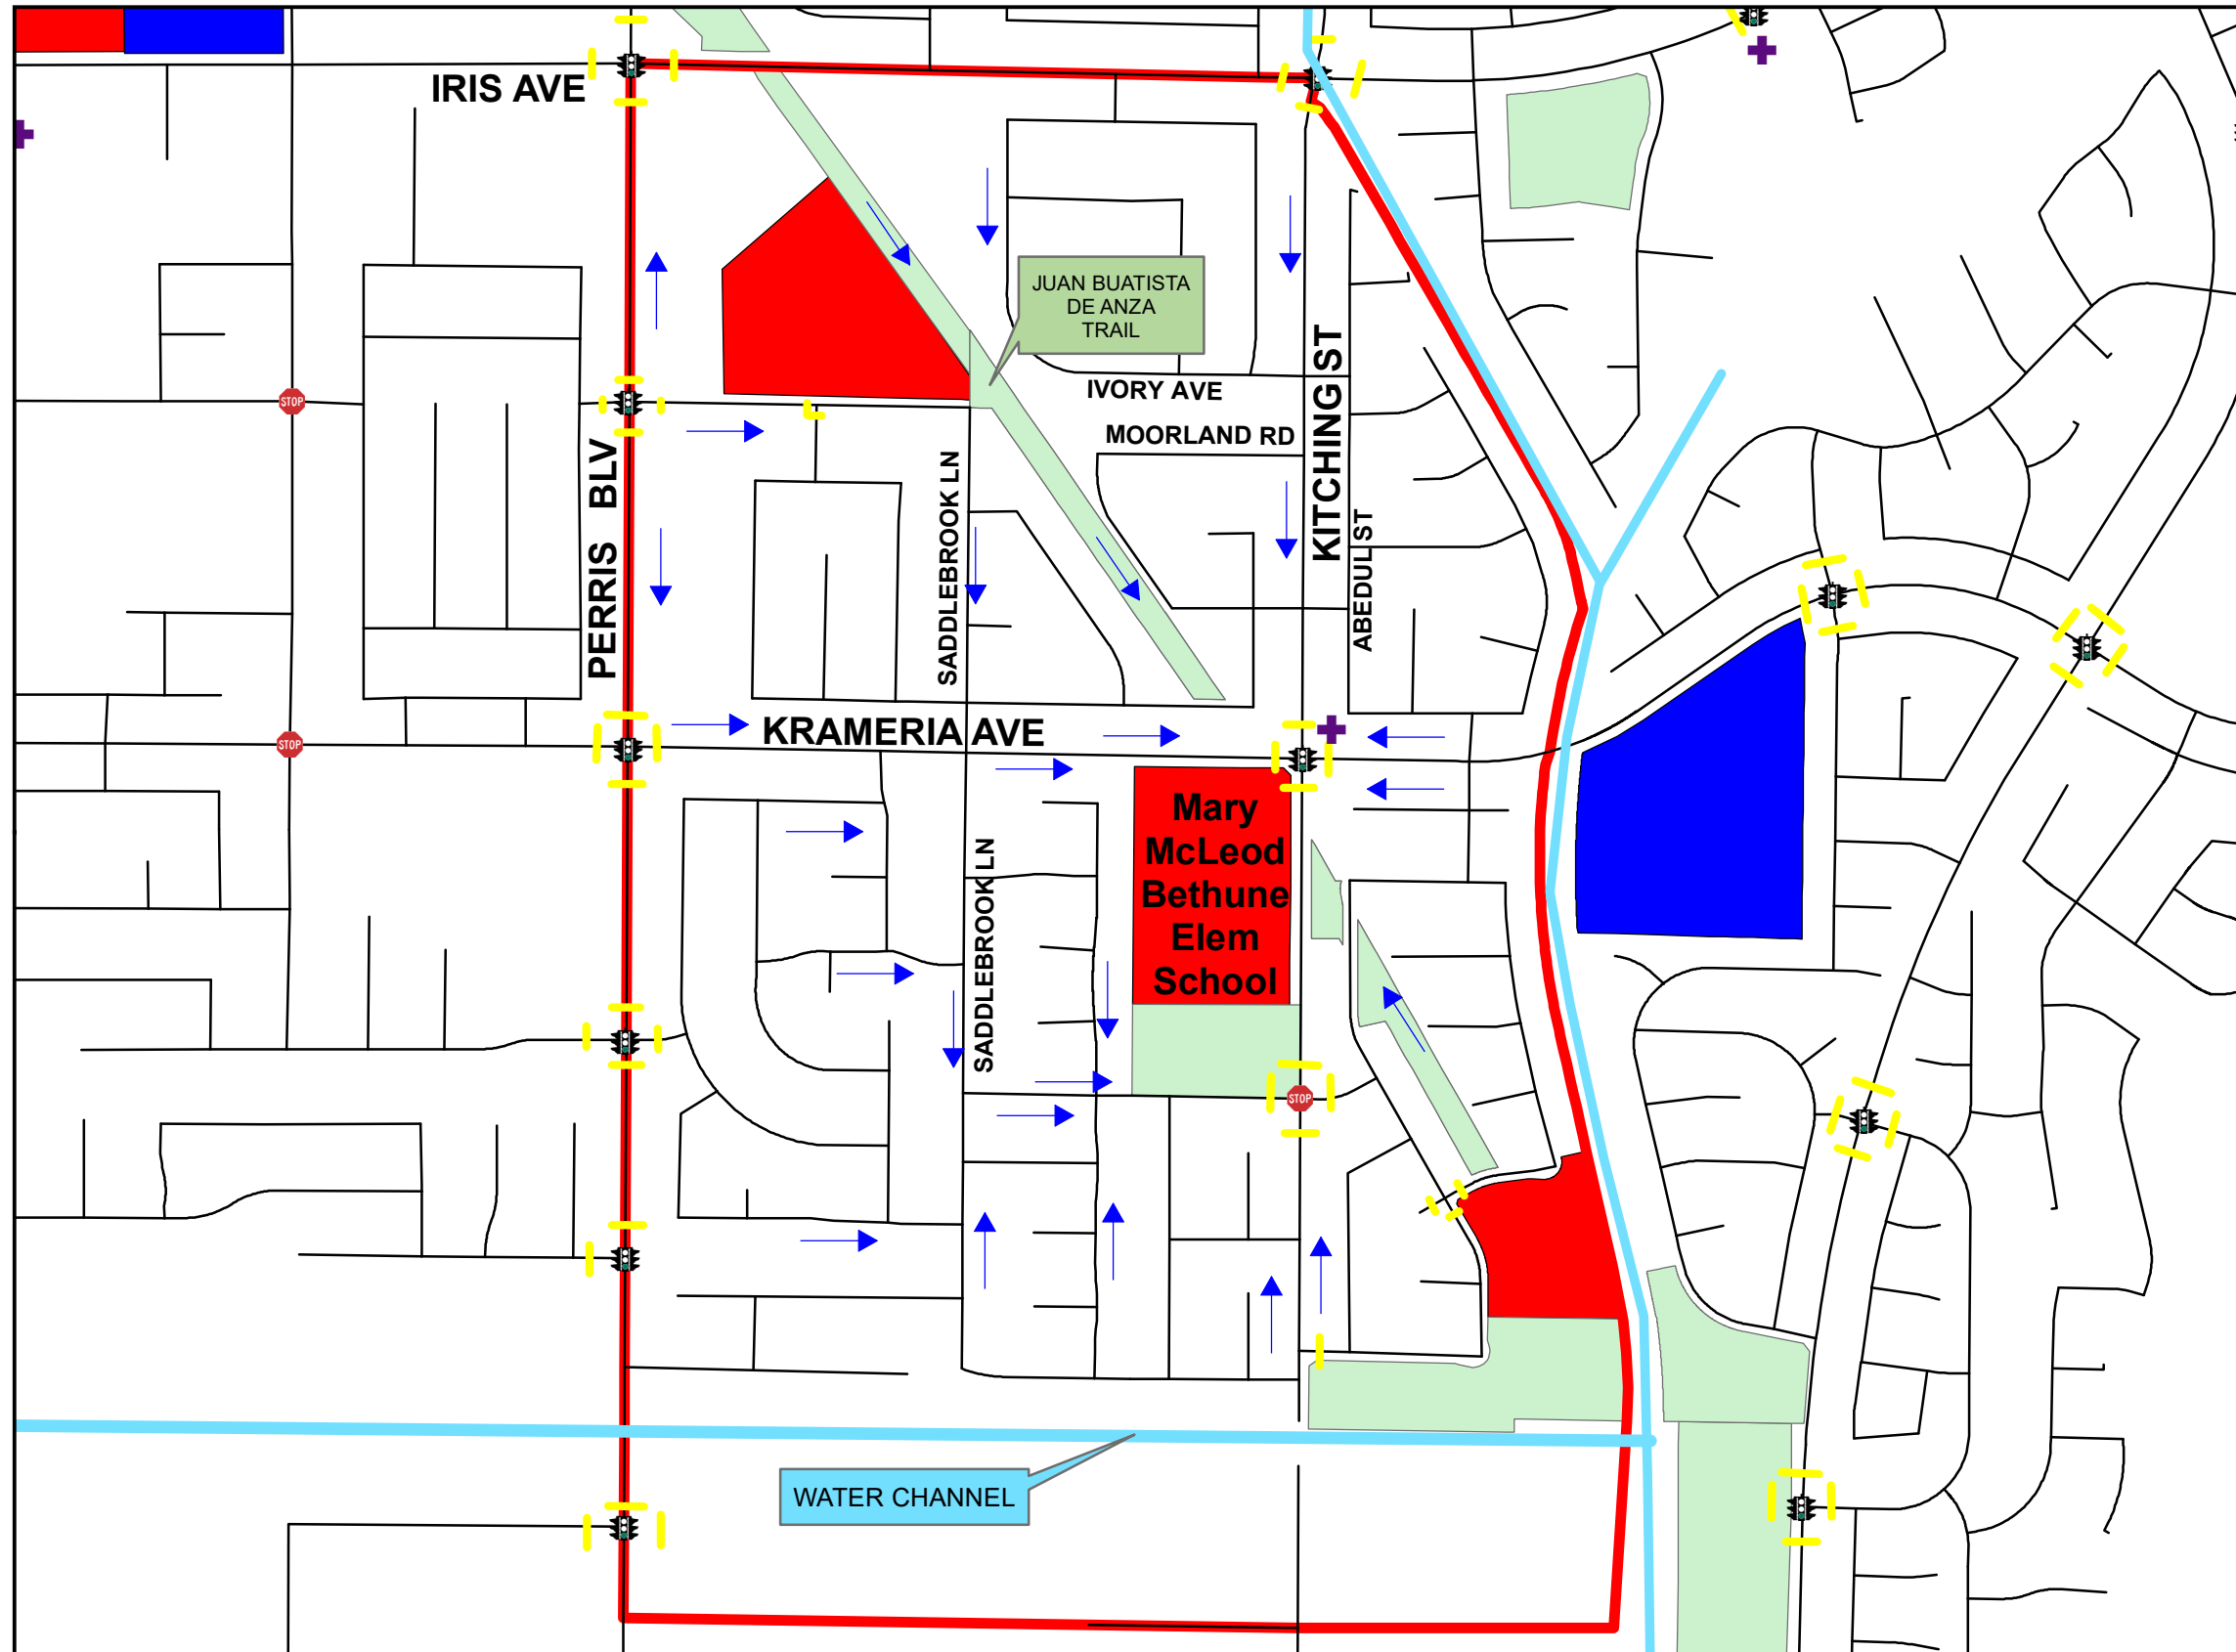

# Suggested Walking Routes to Mary McLeod Bethune Elementary School

### Legends

- Crossing Guard
- Traffic Signal
- All Way Stop
- Crosswalk
- MV Roads
- Bethune
- City Parks
- Elementary School
- K-12 School
- Middle School
- High School
- College
- City Boundary
- Suggested Walking Route

This map is intended for informational purposes only. The City of Moreno Valley assumes no responsibility for using these routes. Mary McLeod Bethune Elementary School is part of the Val Verde School District.  
Last update - 2021