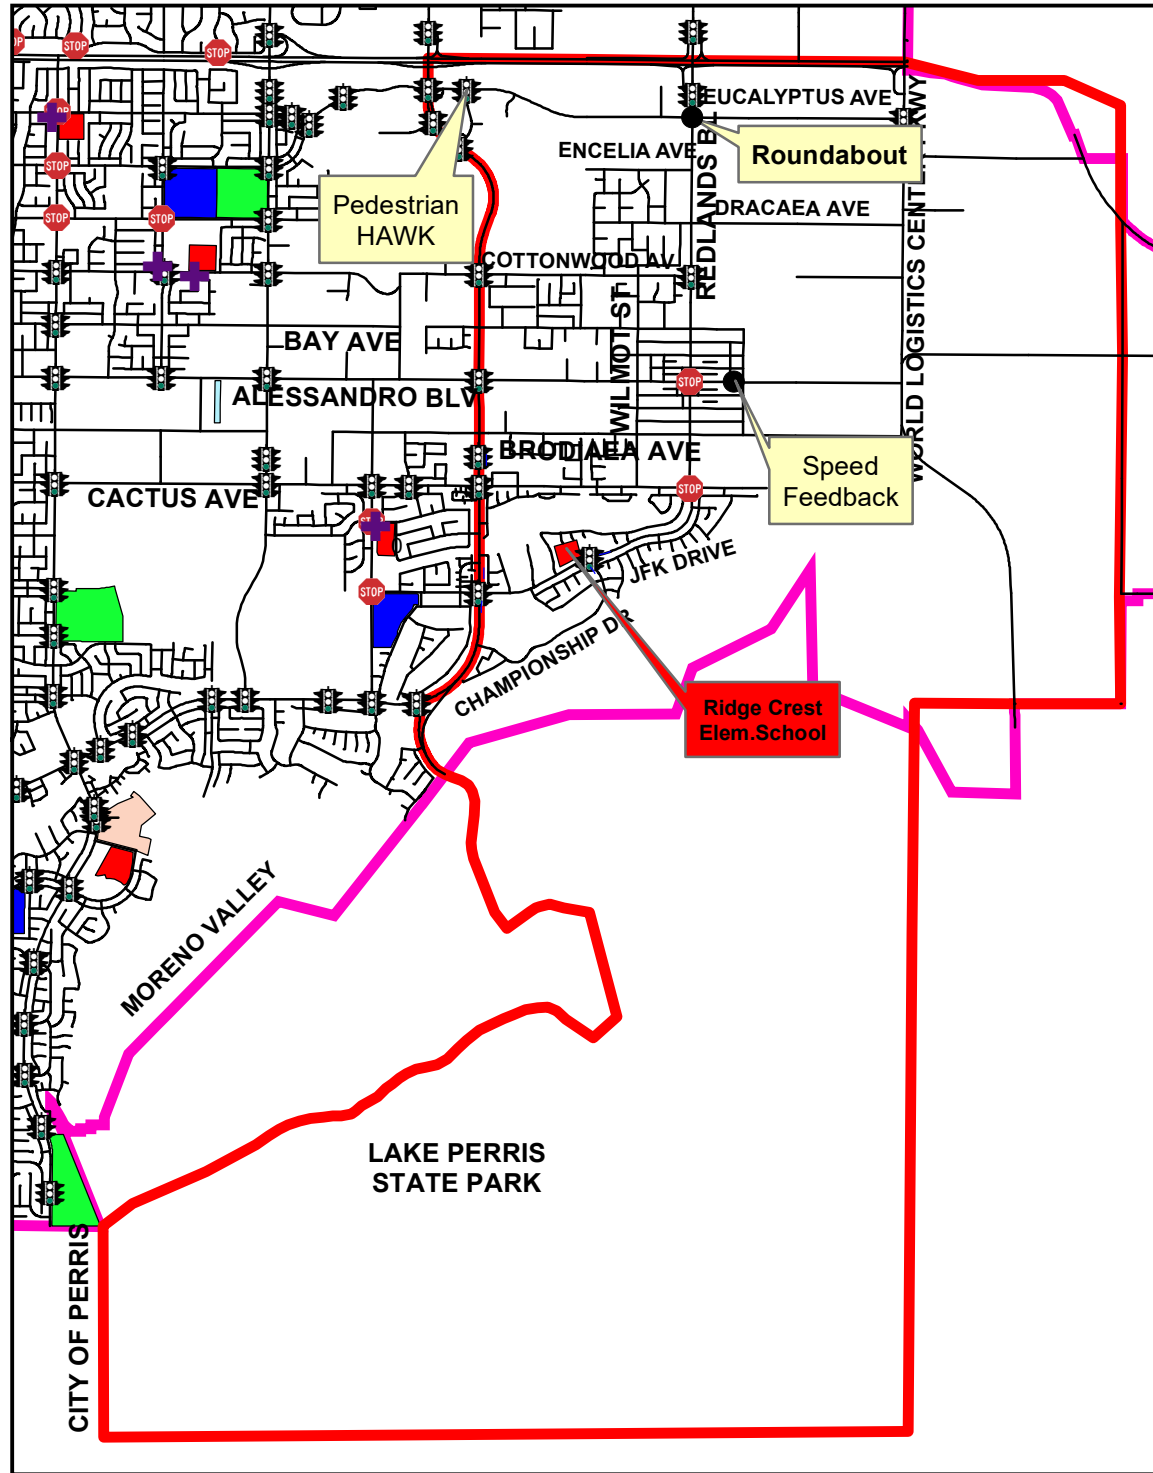

Suggested Walking Routes Ridge Crest Elementary School

**KEY MAP
RIDGE CREST ELEMENTARY
SCHOOL BOUNDARY**

Legends

- Crossing Guard
- Traffic Signal
- All Way Stop
- Crosswalk
- MV Roads
- Ridge Crest Attendance
- SR60 Freeway
- Elementary School
- K-12 School
- Middle School
- High School
- College
- City Boundary
- Suggested Walking Route

This map is intended for informational purposes only. The City of Moreno Valley assumes no responsibility for using these routes.

Last update - 2021