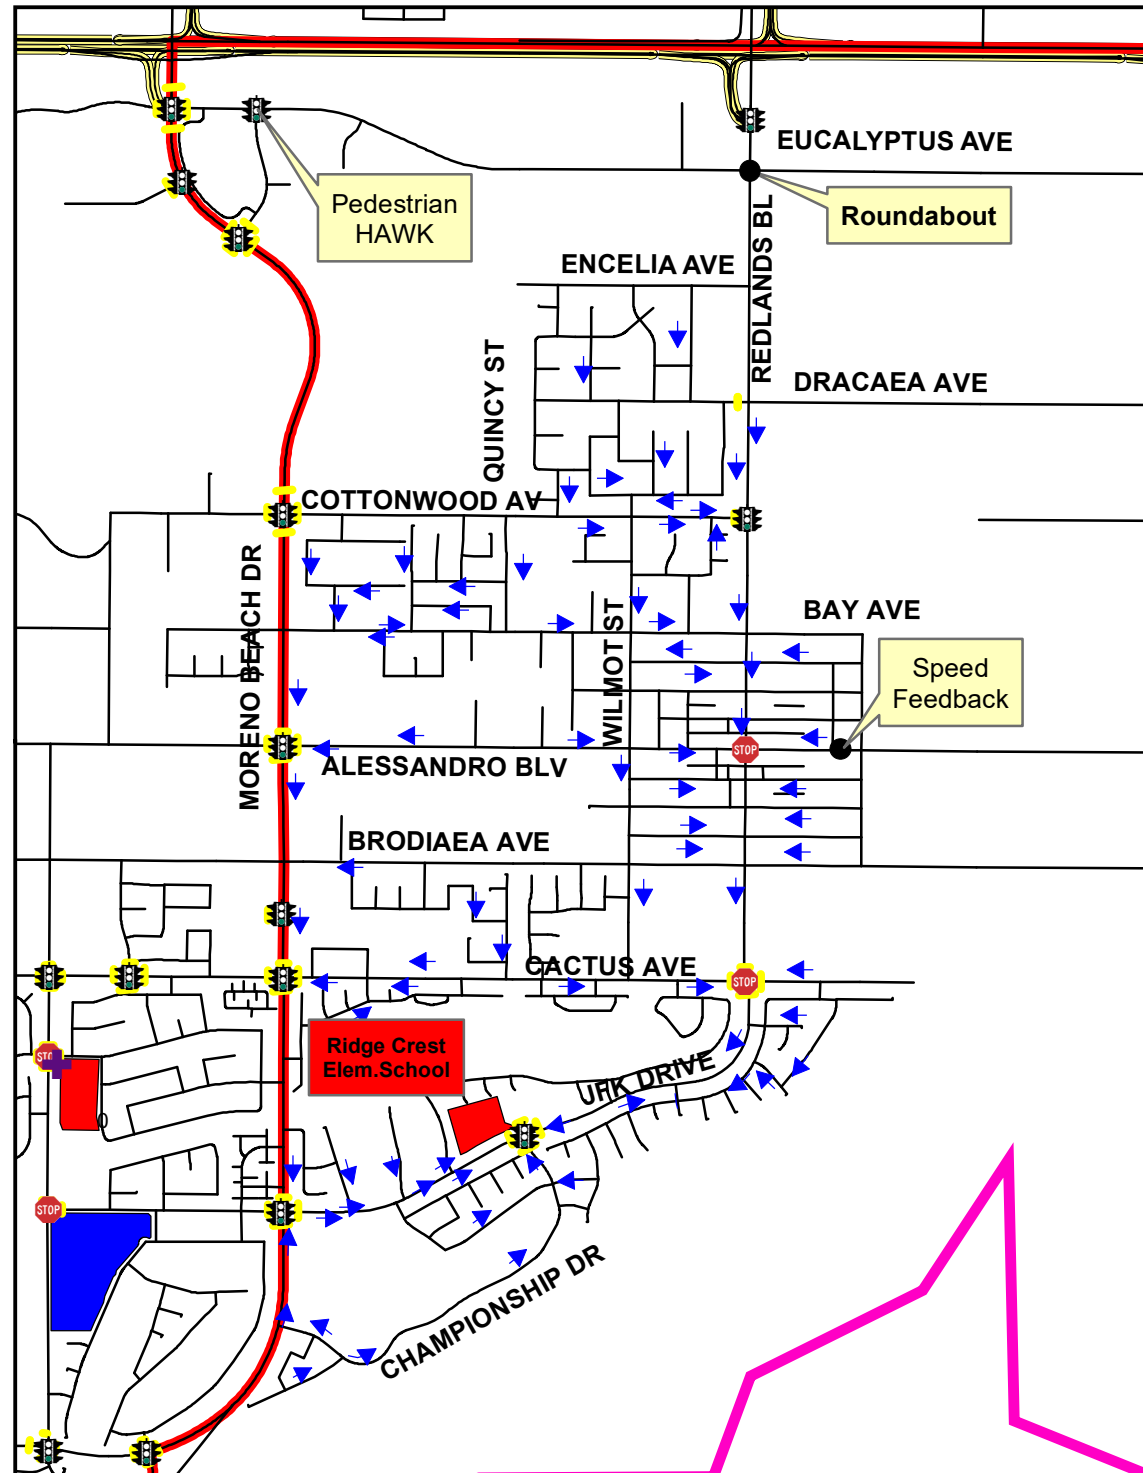

Suggested Walking Routes Ridge Crest Elementary School

**KEY MAP
RIDGE CREST ELEMENTARY
SCHOOL BOUNDARY**

Legends

- Crossing Guard
- Traffic Signal
- All Way Stop
- Crosswalk
- MV Roads
- Ridge Crest Attendance
- SR60 Freeway
- Elementary School
- K-12 School
- Middle School
- High School
- College
- City Boundary
- Suggested Walking Route

This map is intended for informational purposes only. The City of Moreno Valley assumes no responsibility for using these routes.

Last update - 2021